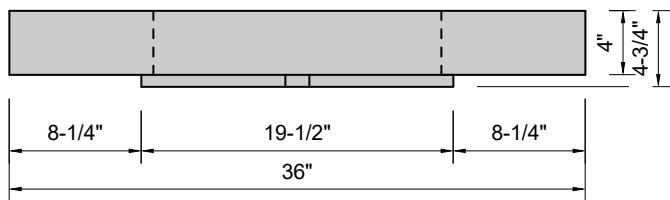

TOP VIEW

FRONT VIEW

SIDE VIEW

Model #: WH-36-03
Whisper
8" widespread faucet holes