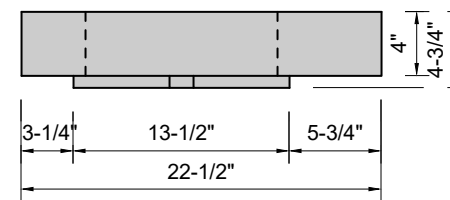

TOP VIEW

FRONT VIEW

SIDE VIEW

Model #: WH-36-03
Whisper
8" widespread faucet holes