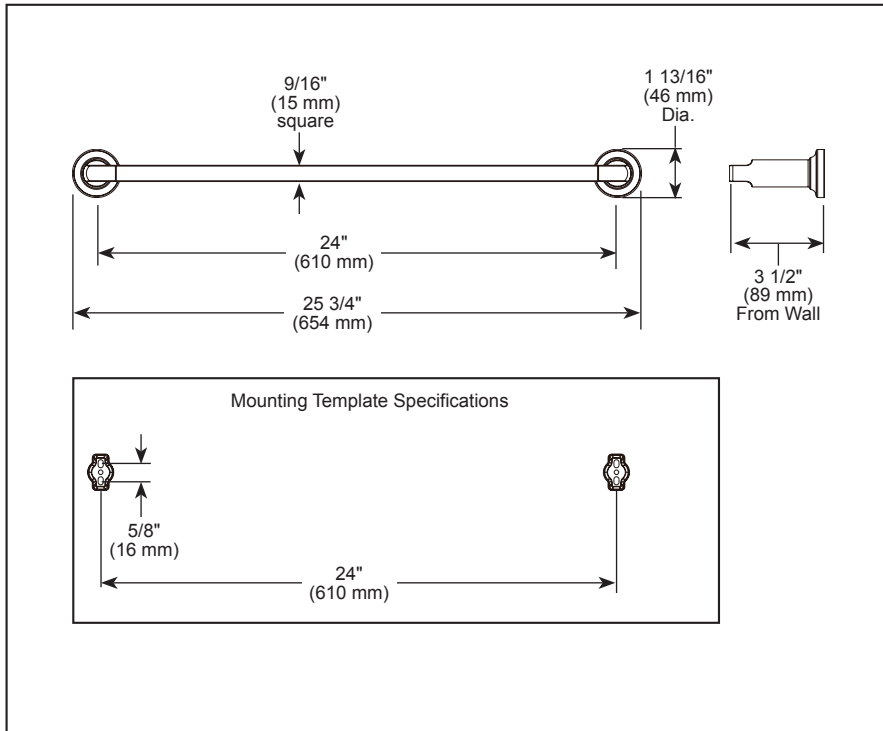

▲ Designate Proper Finish Suffix