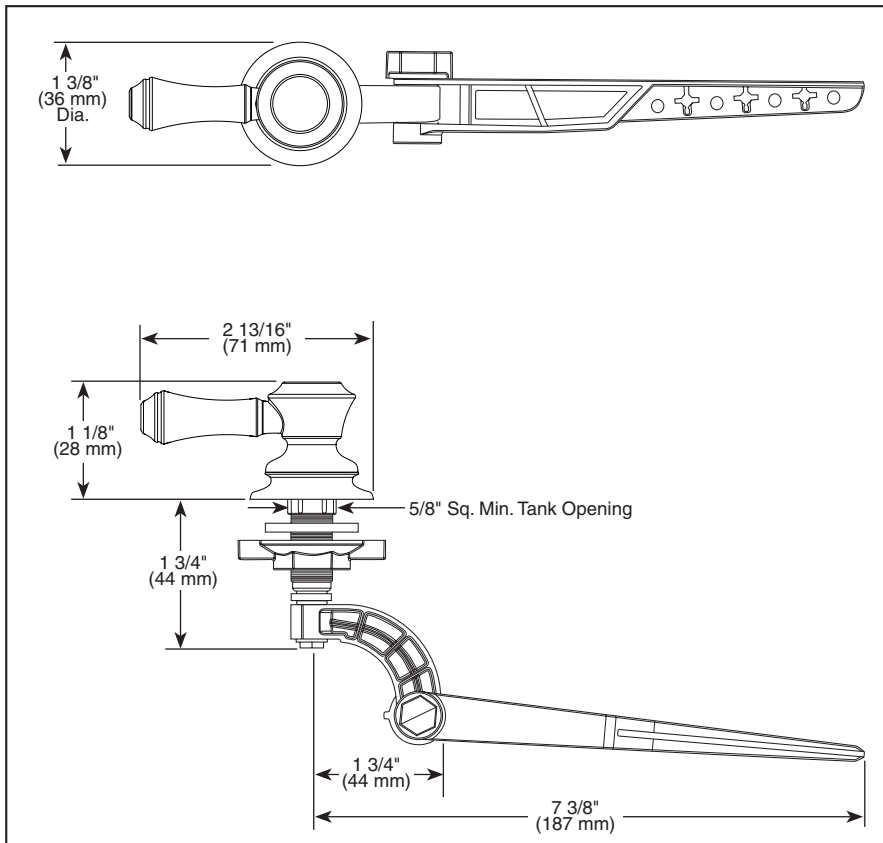

ACCESSORIES

- Cassidy™ Bath Collection
- Universal Tank Lever

Submitted Model No.: _____

Specific Features: _____

▲ Designate proper finish suffix

STANDARD SPECIFICATIONS:

- Installation instructions included with product.
- Universal left front or left side mount tank lever.
- Can work in right side mount toilets.