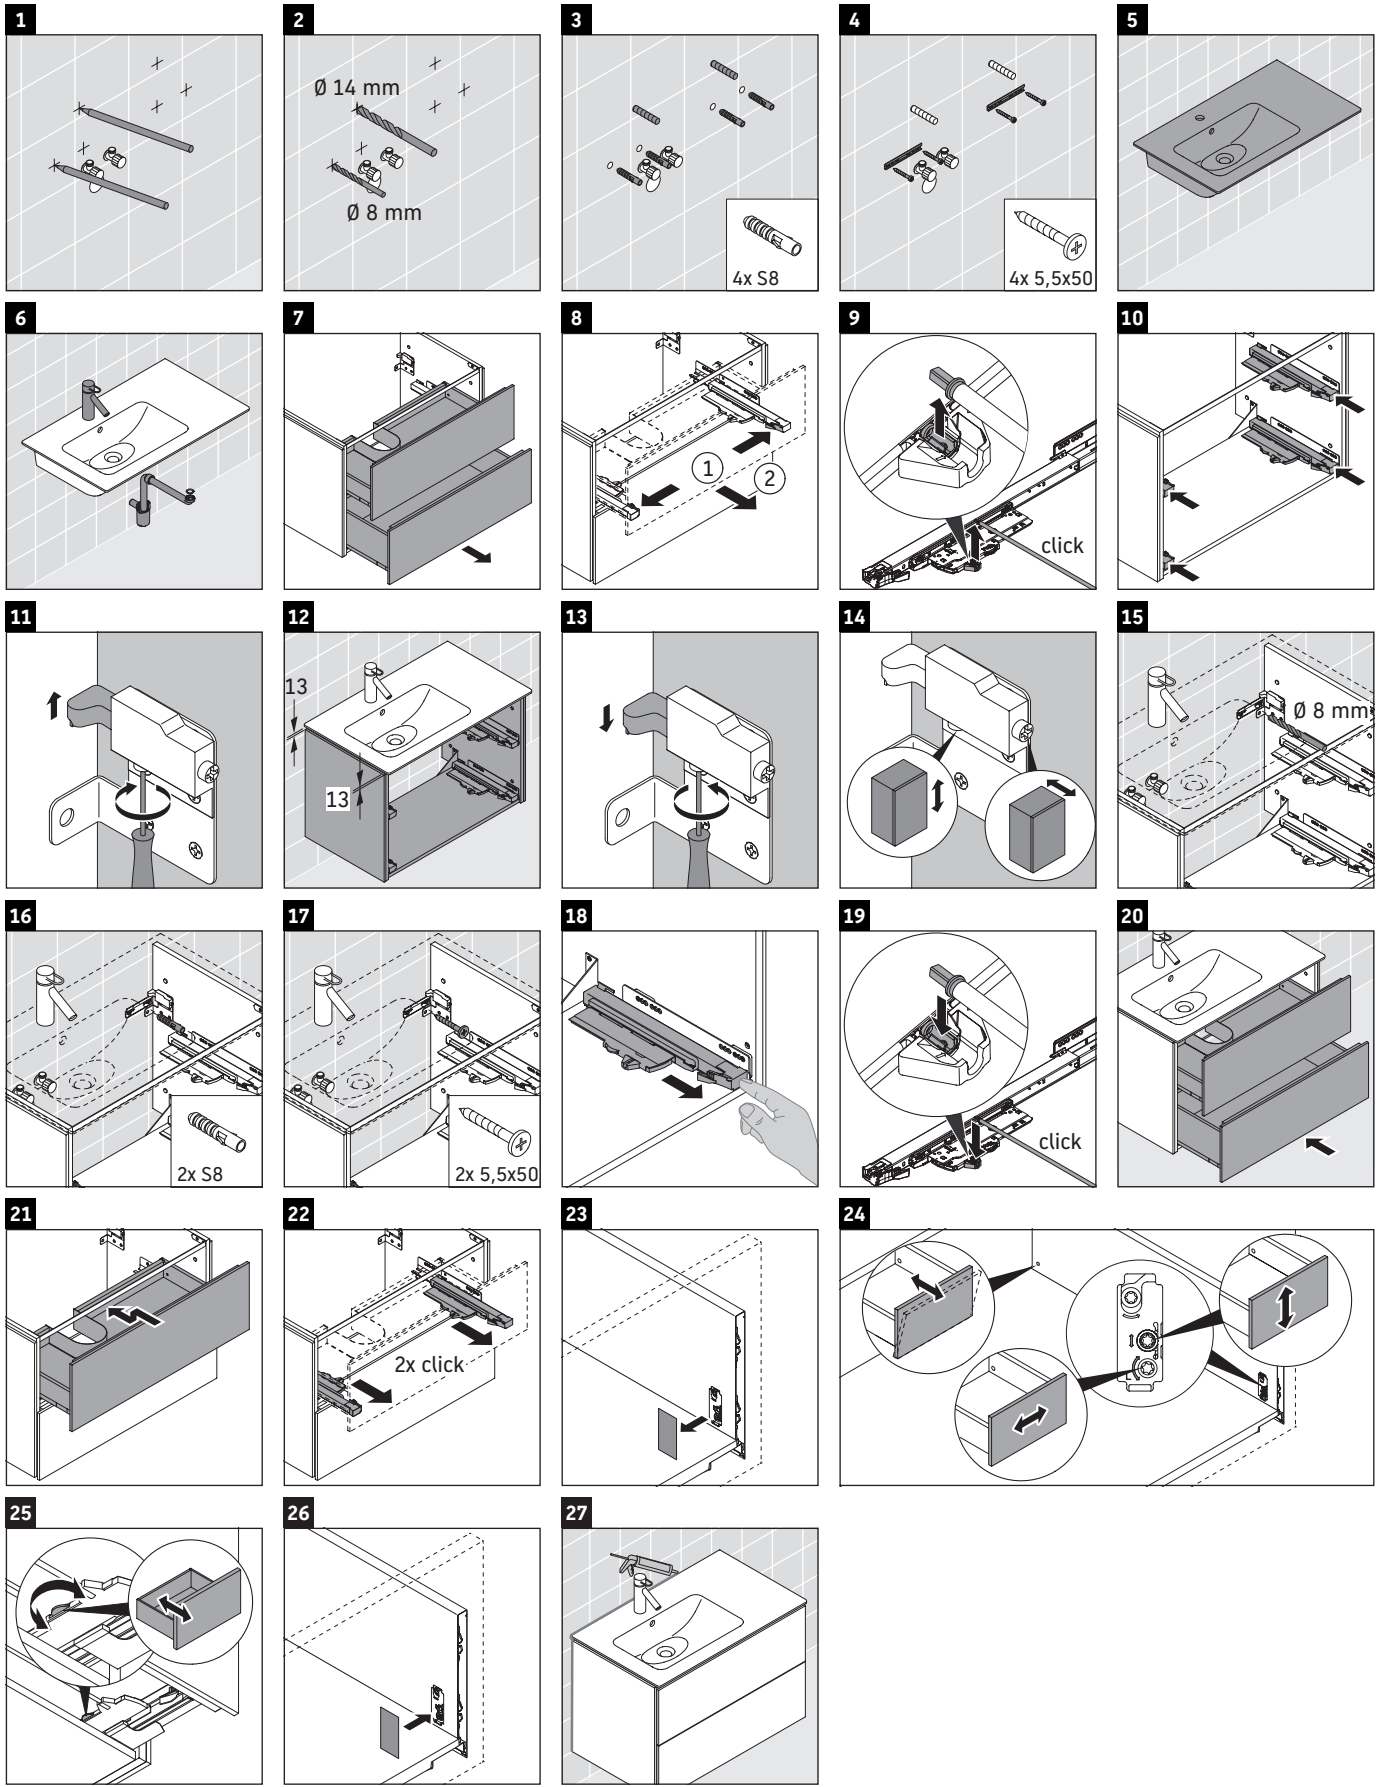

Duravit AG, Werderstr. 36, 78132 Hornberg, Germany, Phone +49 78 33 700, Fax +49 78 33 70 289, info@duravit.de, www.duravit.de