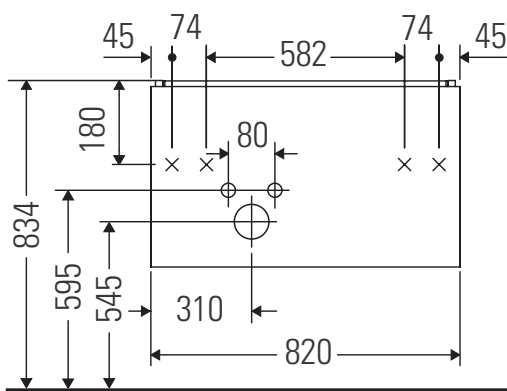

L-Cube

LC 6291

Mounting instructions

W mm	X mm
17	834

ME by Starck # 234583

Instructions for use

The bathroom furniture range complies with the standards and guidelines applicable at the time of delivery and is designed for use in bathrooms. Direct contact with water should be avoided, for example, when showering.