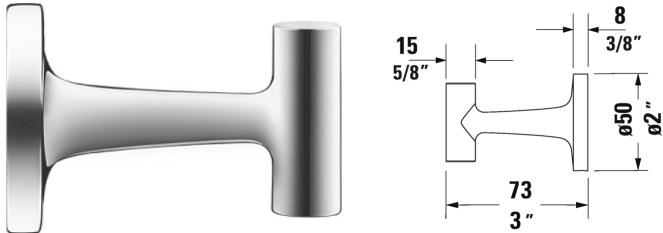

Starck T Towel hook # 009929..00

|< 2 3/8" Inch >|

Towel hook	Dimension	Weight	Order number
2" Inch			
Colors			
10 Chrome 46 Black Matt			
Variant			
	2 3/8" x 3" Inch	0.5 lb	009929..00

All drawings contain the necessary measurements which are subject to standard tolerances. They are stated in inch & mm and are non-binding. Exact measurements, in particular for customized installation scenarios, can only be taken from the finished ceramic piece.