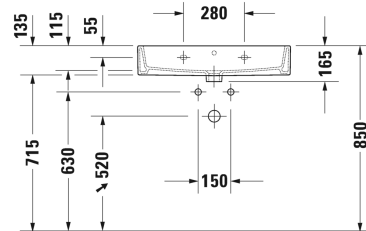

Vero Air Furniture washbasin # 2350700000 / 2350700030 / 2350700060

| < 27 1/2" Inch > |

Furniture washbasin	Dimension	Weight	Order number
with faucet deck, underside fully glazed, 27 1/2" Inch			
Colors			
00 White			
Variant			
● with overflow	27 1/2" x 18 1/2" Inch	44.5 lb	2350700000
●●● with overflow	27 1/2" x 18 1/2" Inch	44.5 lb	2350700030
☒ with overflow	27 1/2" x 18 1/2" Inch	44.5 lb	2350700060
Sanitary ceramics with the special WonderGliss surface finish will remain clean and attractive-looking for a long time to come. When ordering WonderGliss please add a "1" as eleventh digit to the model number.			
Accessory for ceramics			
Push button drain assembly for washbasins with overflow	2" Inch	0.8 lb	005052
Towel rail square tube 1/2", Chrome, for washbasin # 045470, 235070	25 3/4" Inch	0.9 lb	003047
Design Siphon		3.3 lb	005036
Suitable products			
Metal console height adjustable +2", for washbasin # 045470, 235070,			003075
Vanity unit wall-mounted 1 pull-out compartment, 27" x 18 1/8" Inch	27" x 18 1/8" Inch		LC6176

All drawings contain the necessary measurements which are subject to standard tolerances. They are stated in inch & mm and are non-binding. Exact measurements, in particular for customized installation scenarios, can only be taken from the finished ceramic piece.