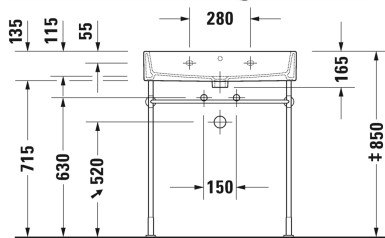

Vero Air Furniture washbasin # 2350700000 / 2350700030 / 2350700060

| < 27 1/2" Inch > |

Furniture washbasin	Dimension	Weight	Order number
with faucet deck, underside fully glazed, 27 1/2" Inch			
Colors			
00 White			
Variant			
● with overflow	27 1/2" x 18 1/2" Inch	44.5 lb	2350700000
●●● with overflow	27 1/2" x 18 1/2" Inch	44.5 lb	2350700030
☒ with overflow	27 1/2" x 18 1/2" Inch	44.5 lb	2350700060
Sanitary ceramics with the special WonderGliss surface finish will remain clean and attractive-looking for a long time to come. When ordering WonderGliss please add a "1" as eleventh digit to the model number.			
Accessory for ceramics			
Push button drain assembly for washbasins with overflow	2" Inch	0.8 lb	005052
Towel rail square tube 1/2", Chrome, for washbasin # 045470, 235070	25 3/4" Inch	0.9 lb	003047
Design Siphon		3.3 lb	005036
Suitable products			
Metal console height adjustable +2", for washbasin # 045470, 235070,			003075
Vanity unit wall-mounted 1 pull-out compartment, 27" x 18 1/8" Inch	27" x 18 1/8" Inch		LC6176

All drawings contain the necessary measurements which are subject to standard tolerances. They are stated in inch & mm and are non-binding. Exact measurements, in particular for customized installation scenarios, can only be taken from the finished ceramic piece.