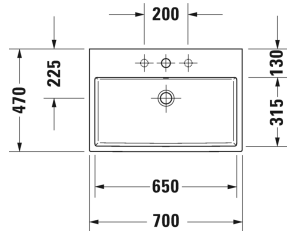

Vero Air Furniture washbasin # 2350700000 / 2350700030 / 2350700060

| < 27 1/2" Inch > |

Furniture washbasin	Dimension	Weight	Order number
with faucet deck, underside fully glazed, 27 1/2" Inch			
Colors			
00 White			
Variant			
● with overflow	27 1/2" x 18 1/2" Inch	44.5 lb	2350700000
●●● with overflow	27 1/2" x 18 1/2" Inch	44.5 lb	2350700030
☒ with overflow	27 1/2" x 18 1/2" Inch	44.5 lb	2350700060
Sanitary ceramics with the special WonderGliss surface finish will remain clean and attractive-looking for a long time to come. When ordering WonderGliss please add a "1" as eleventh digit to the model number.			
Accessory for ceramics			
Push button drain assembly for washbasins with overflow	2" Inch	0.8 lb	005052
Towel rail square tube 1/2", Chrome, for washbasin # 045470, 235070	25 3/4" Inch	0.9 lb	003047
Design Siphon		3.3 lb	005036
Suitable products			
Metal console height adjustable +2", for washbasin # 045470, 235070,			003075
Vanity unit wall-mounted 1 pull-out compartment, 27" x 18 1/8" Inch	27" x 18 1/8" Inch		LC6176

All drawings contain the necessary measurements which are subject to standard tolerances. They are stated in inch & mm and are non-binding. Exact measurements, in particular for customized installation scenarios, can only be taken from the finished ceramic piece.