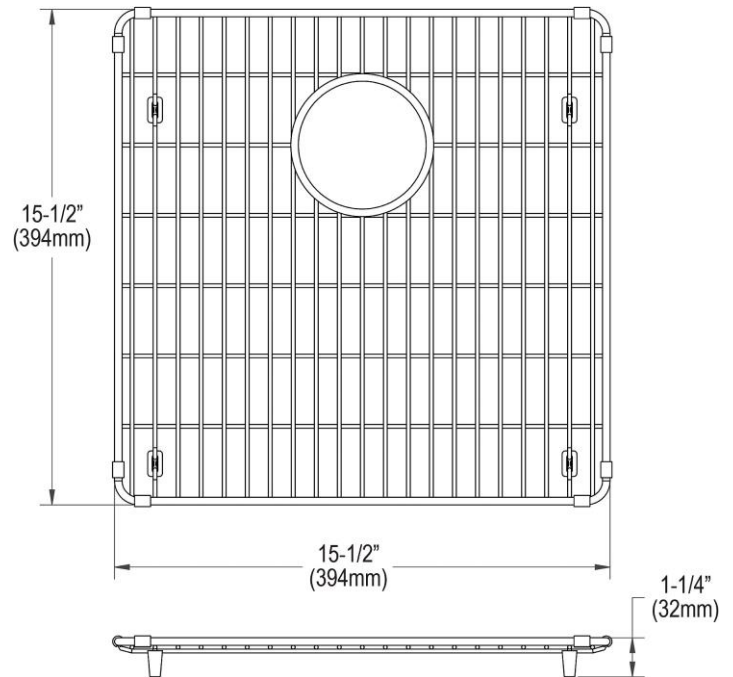

PART: _____ QTY: _____

PROJECT: _____

CONTACT: _____

DATE: _____

NOTES: _____

APPROVAL: _____

In keeping with our policy of continuing product improvement, Elkay reserves the right to change product specifications without notice. Please visit elkay.com for the most current version of Elkay product specification sheets. This specification describes an Elkay product with design, quality, and functional benefits to the user. When making a comparison of other producers' offerings, be certain these features are not overlooked.