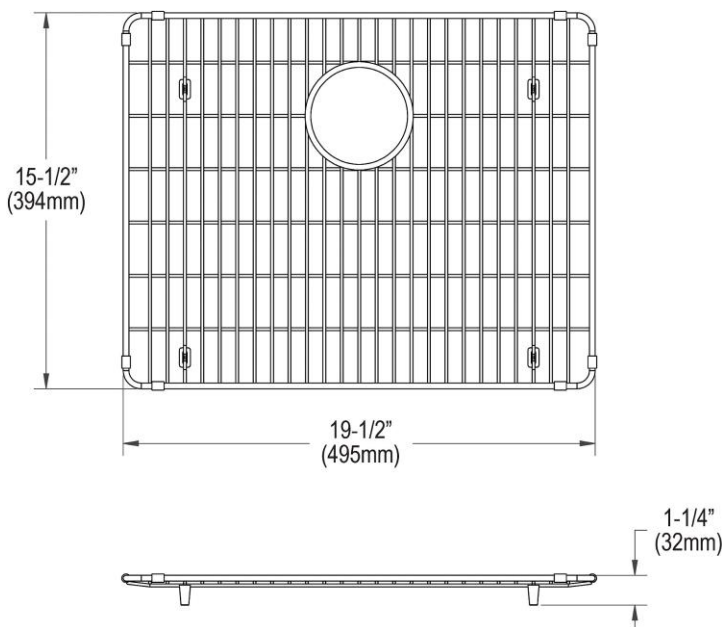

Material:	Stainless Steel
Finish:	Polished Stainless Steel
Dimensions:	19-1/2" x 15-1/2" x 1-1/4"

AMERICAN PRIDE. A LIFETIME TRADITION.
Like your family, the Elkay family has values and traditions that endure. For almost a century, Elkay has been a family-owned and operated company, providing thousands of jobs that support our families and communities.

[Clean and Care Manual (PDF)](#)

[Clean and Care Manual (PDF)](#)

[Warranty (PDF)](#)