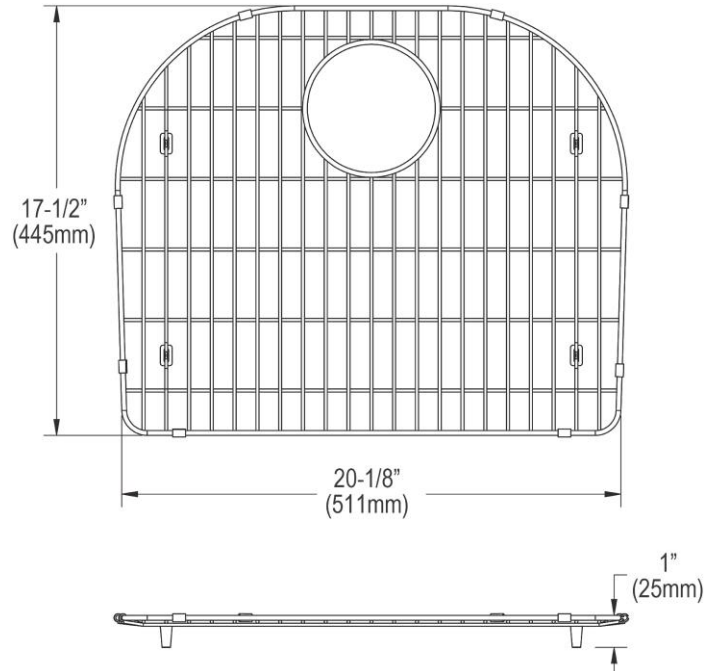

Material:	Stainless Steel
Finish:	Polished Stainless Steel
Dimensions:	20-1/8" x 17-1/2" x 1"
Fits Bowl Size(s):	22-1/4" x 19-1/4"

Special Note: For bowls with rear center drain opening.

AMERICAN PRIDE. A LIFETIME TRADITION. Like your family, the Elkay family has values and traditions that endure. For almost a century, Elkay has been a family-owned and operated company, providing thousands of jobs that support our families and communities.

[Clean and Care Manual (PDF)](#)

[Clean and Care Manual (PDF)](#)

[Warranty (PDF)](#)