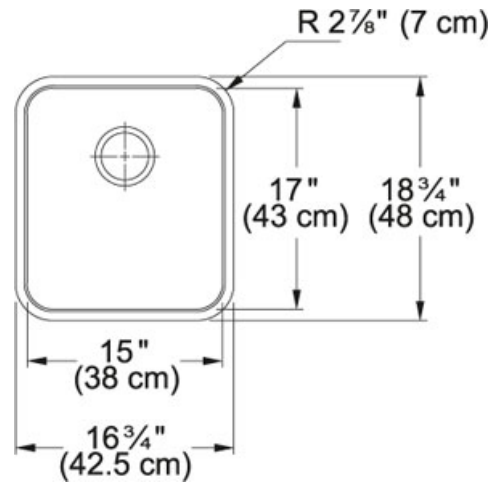

Grande GDX11015 Stainless Steel | 122.0260.551

FAMILY : Sinks | SERIE : Grande | MODEL : GDX11015 | FINISH : Stainless Steel | INSTALLATION TYPE : Undermount | STYLE : Traditional

TECHNICAL DATA

Minimum Cabinet Size	18"
Drain Opening	3 1/2"
Length overall	16 3/4"
Width overall	18 3/4"
Length of large bowl	15"
Width of large bowl	17"
Depth of large bowl	9"
Number of Bowls	1
Type of Material	18 Gauge Stainless Steel
Cut-Out Template	Yes
Installation Clips	Yes
Where to buy	Showroom
Where to buy	Showroom