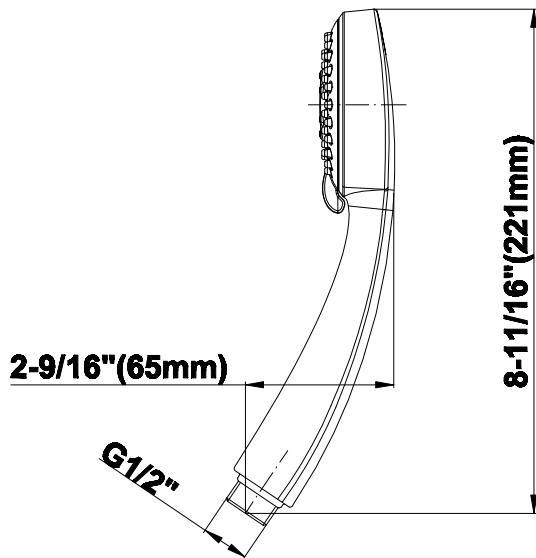

## Warranty

- Limited lifetime warranty

For complete warranty information go to <http://www.graff-faucets.com/en/info/faqs>

Ø3-5/15" (Ø84mm)