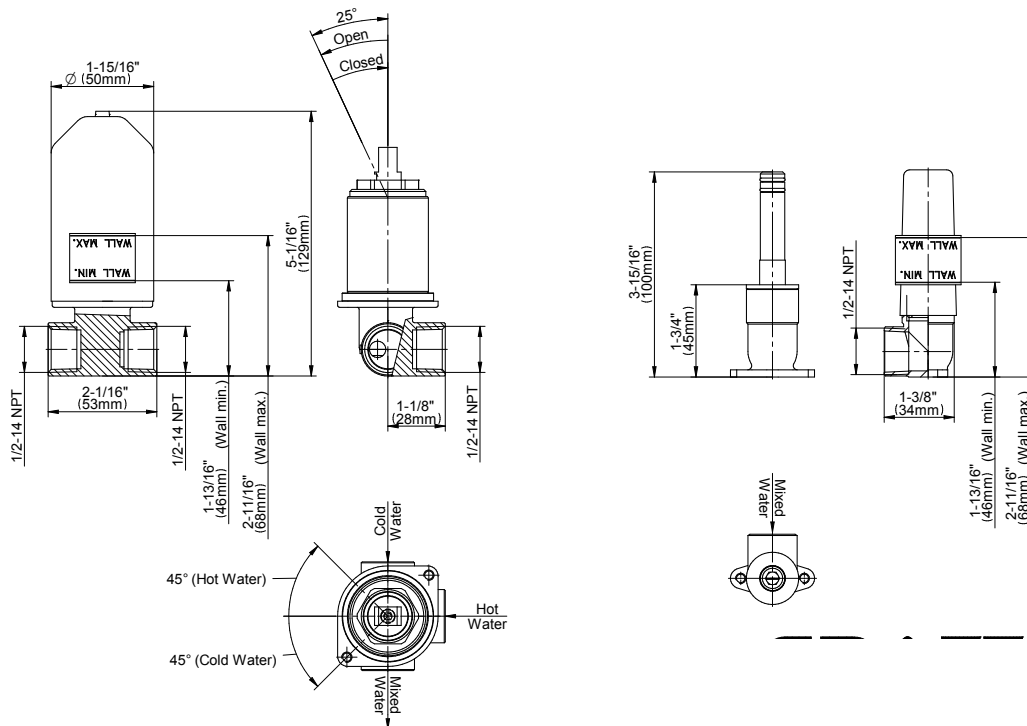

G-1085
Rough Valve

Product Features

- GPM depends on trim

Warranty

- Limited lifetime warranty

For complete warranty information go to <https://www.graff-faucets.com/en-nam/warranty>

The measurements shown are for reference only. Products and specifications shown are subject to change without notice. Revised 6/2018.

www.graff-designs.com | phone: 800-954-4723