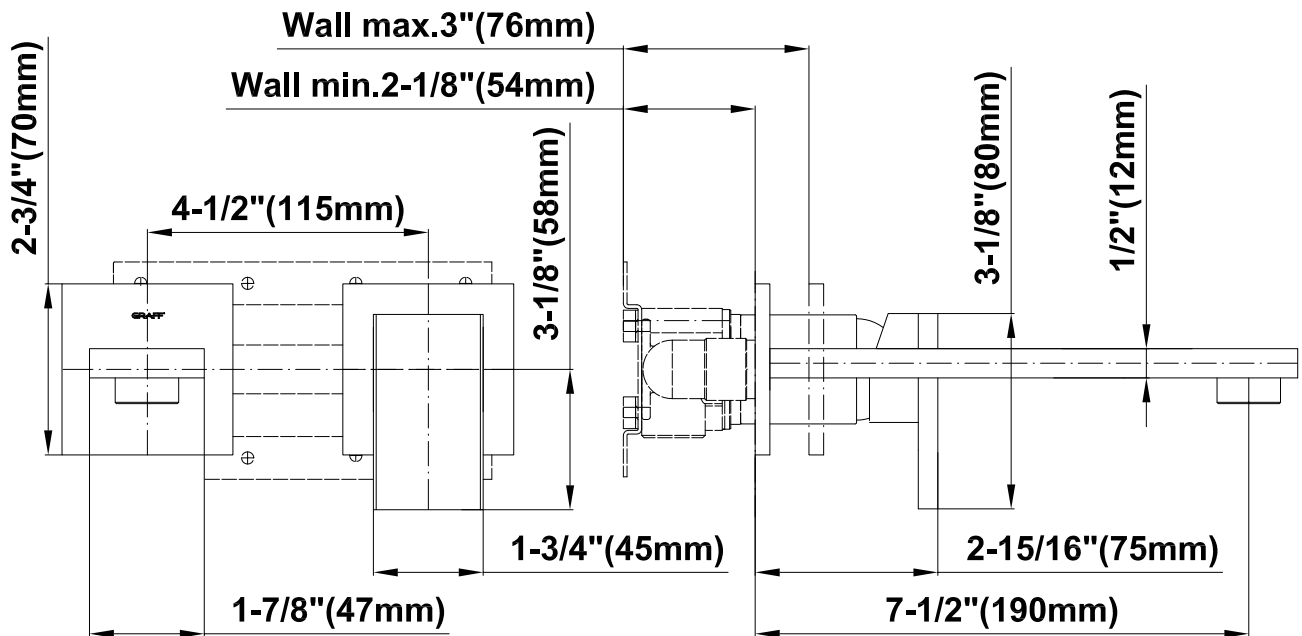

The measurements shown are for reference only. Products and specifications shown are subject to change without notice. Revised 11/2012.

www.graff-faucets.com | phone: 800-954-4723