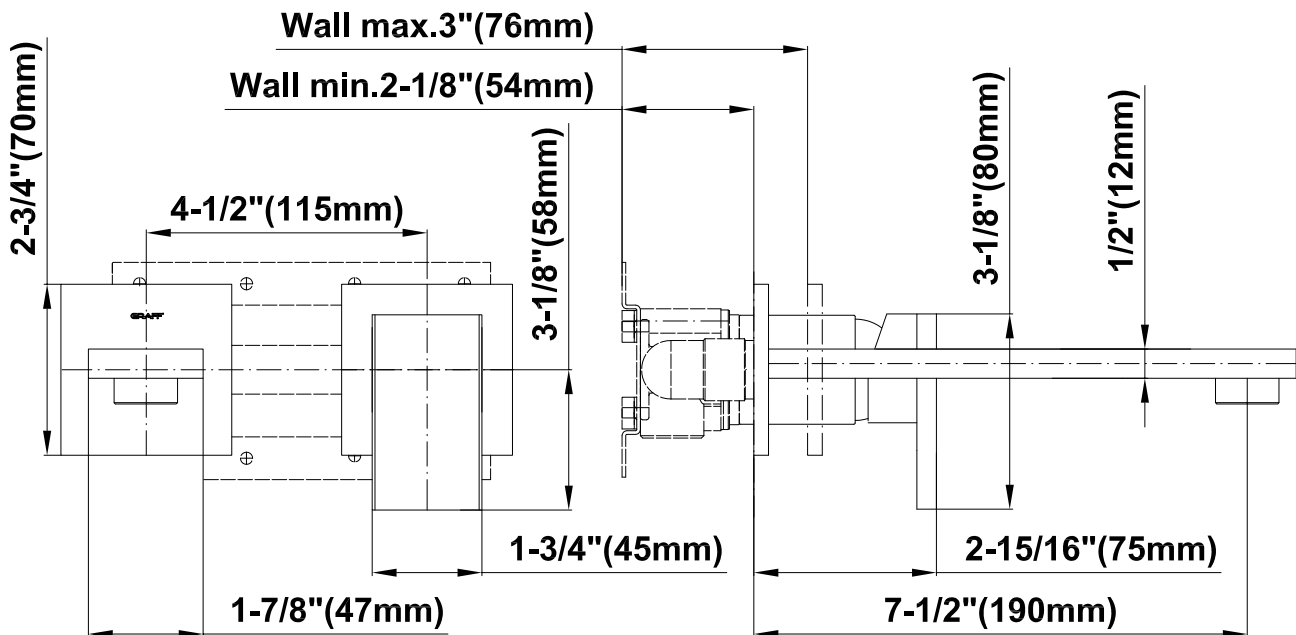

The measurements shown are for reference only. Products and specifications shown are subject to change without notice. Revised 11/2012.

www.graff-faucets.com | phone: 800-954-4723