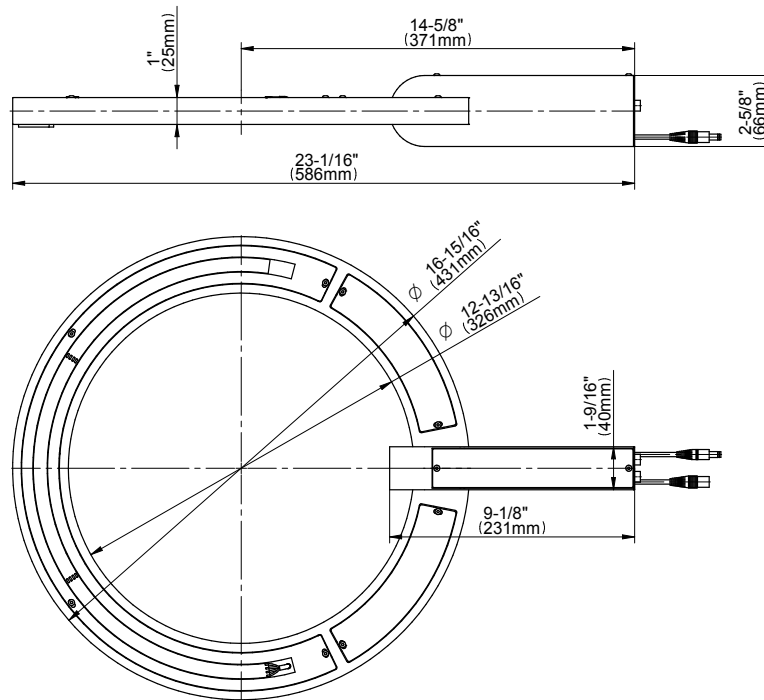

The measurements shown are for reference only. Products and specifications shown are subject to change without notice. Revised 12/2017

www.graff-designs.com | phone: 800-954-4723