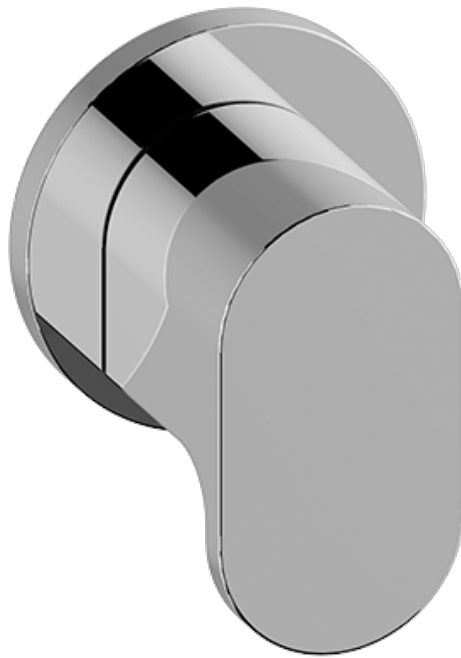

### Information

- Single metal handle
- Decorative trim plate
- Use with G-8076 Stop/Volume Control rough valve with Pass-Through or G-8077 Stop/Volume Control rough valve
- To complete package, you must order rough valve
- ADA