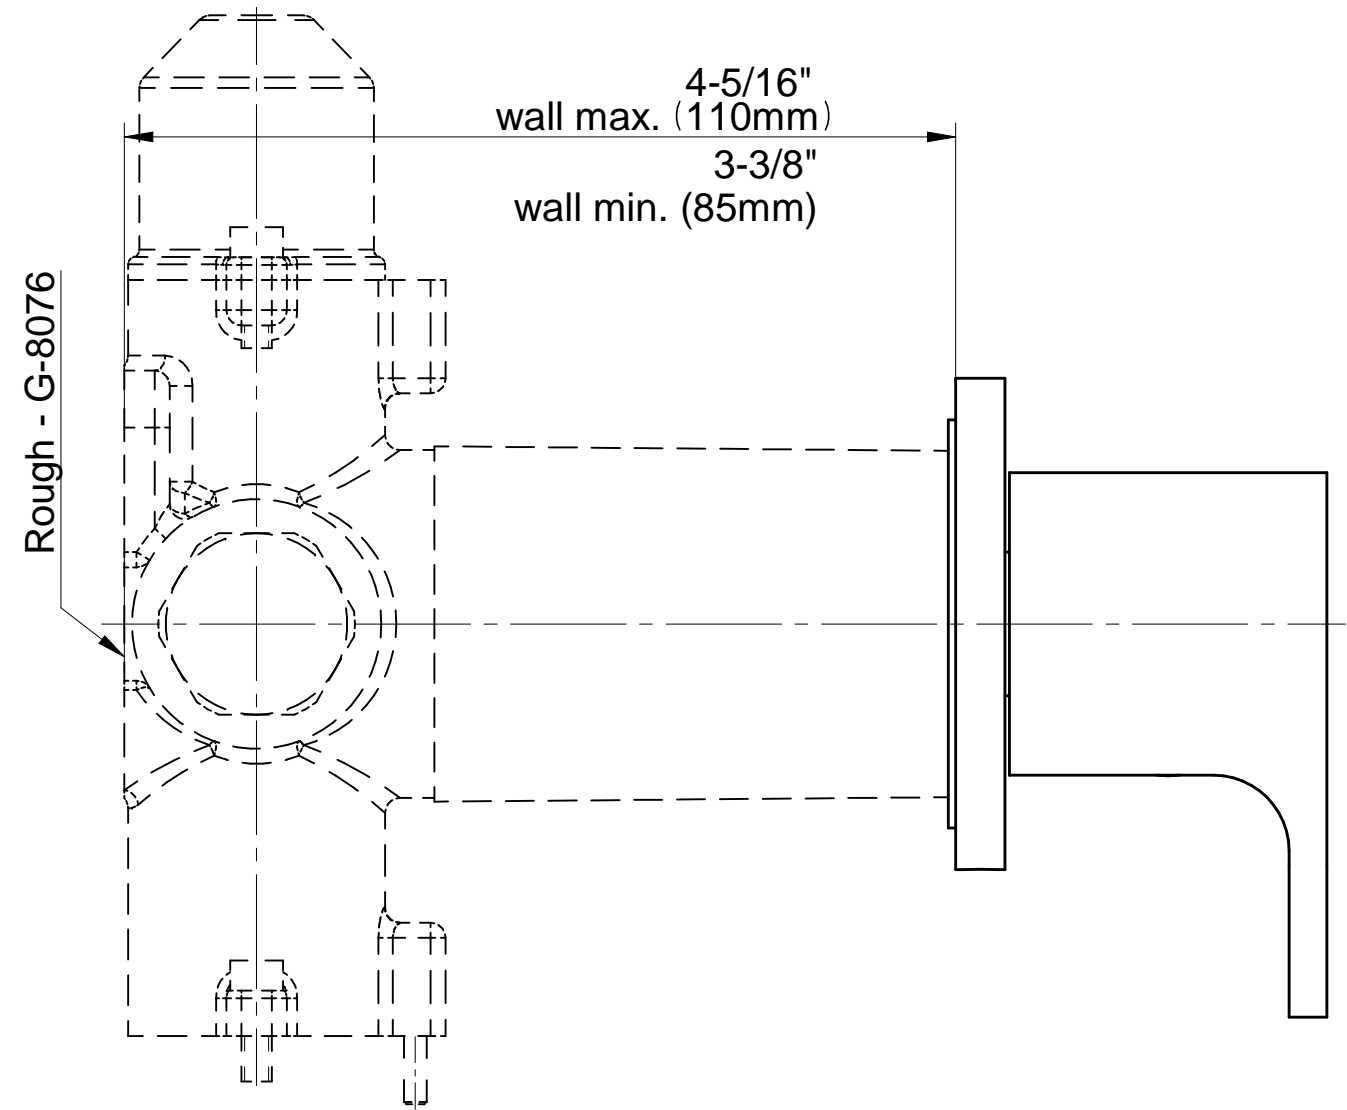

## AMETIS Series

SHOWER  
59" Shower Hose  
**G-8605**

**GRAFF®**

---