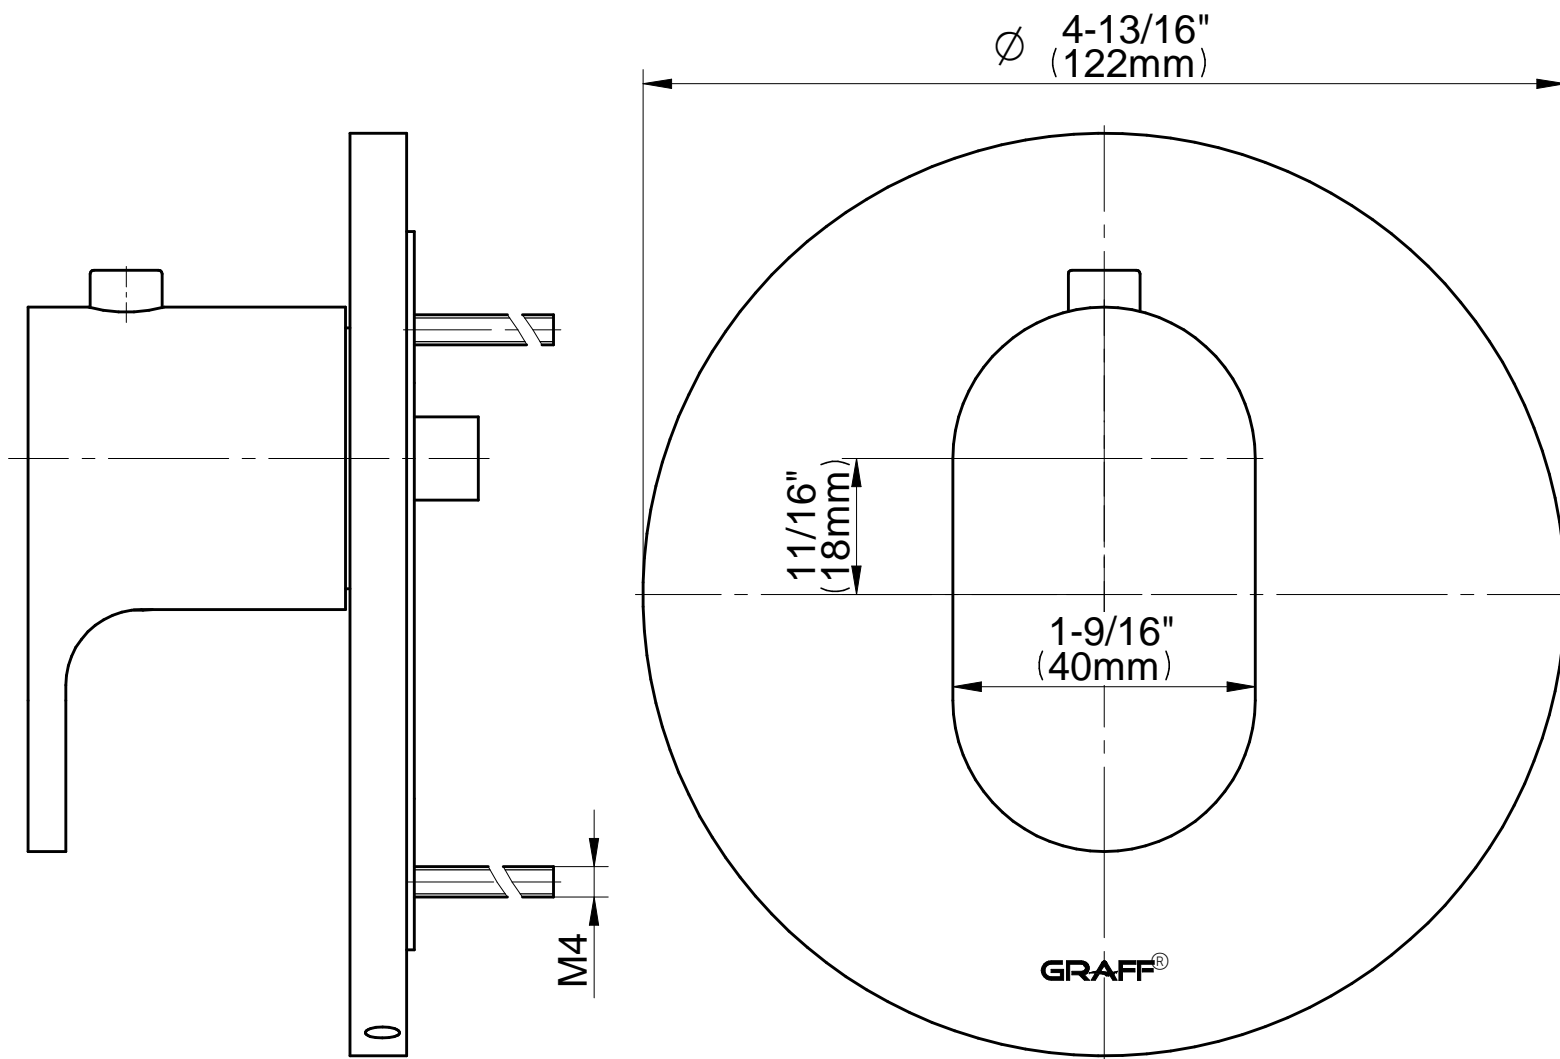

G-8037-LM44E-T

AMETIS Series