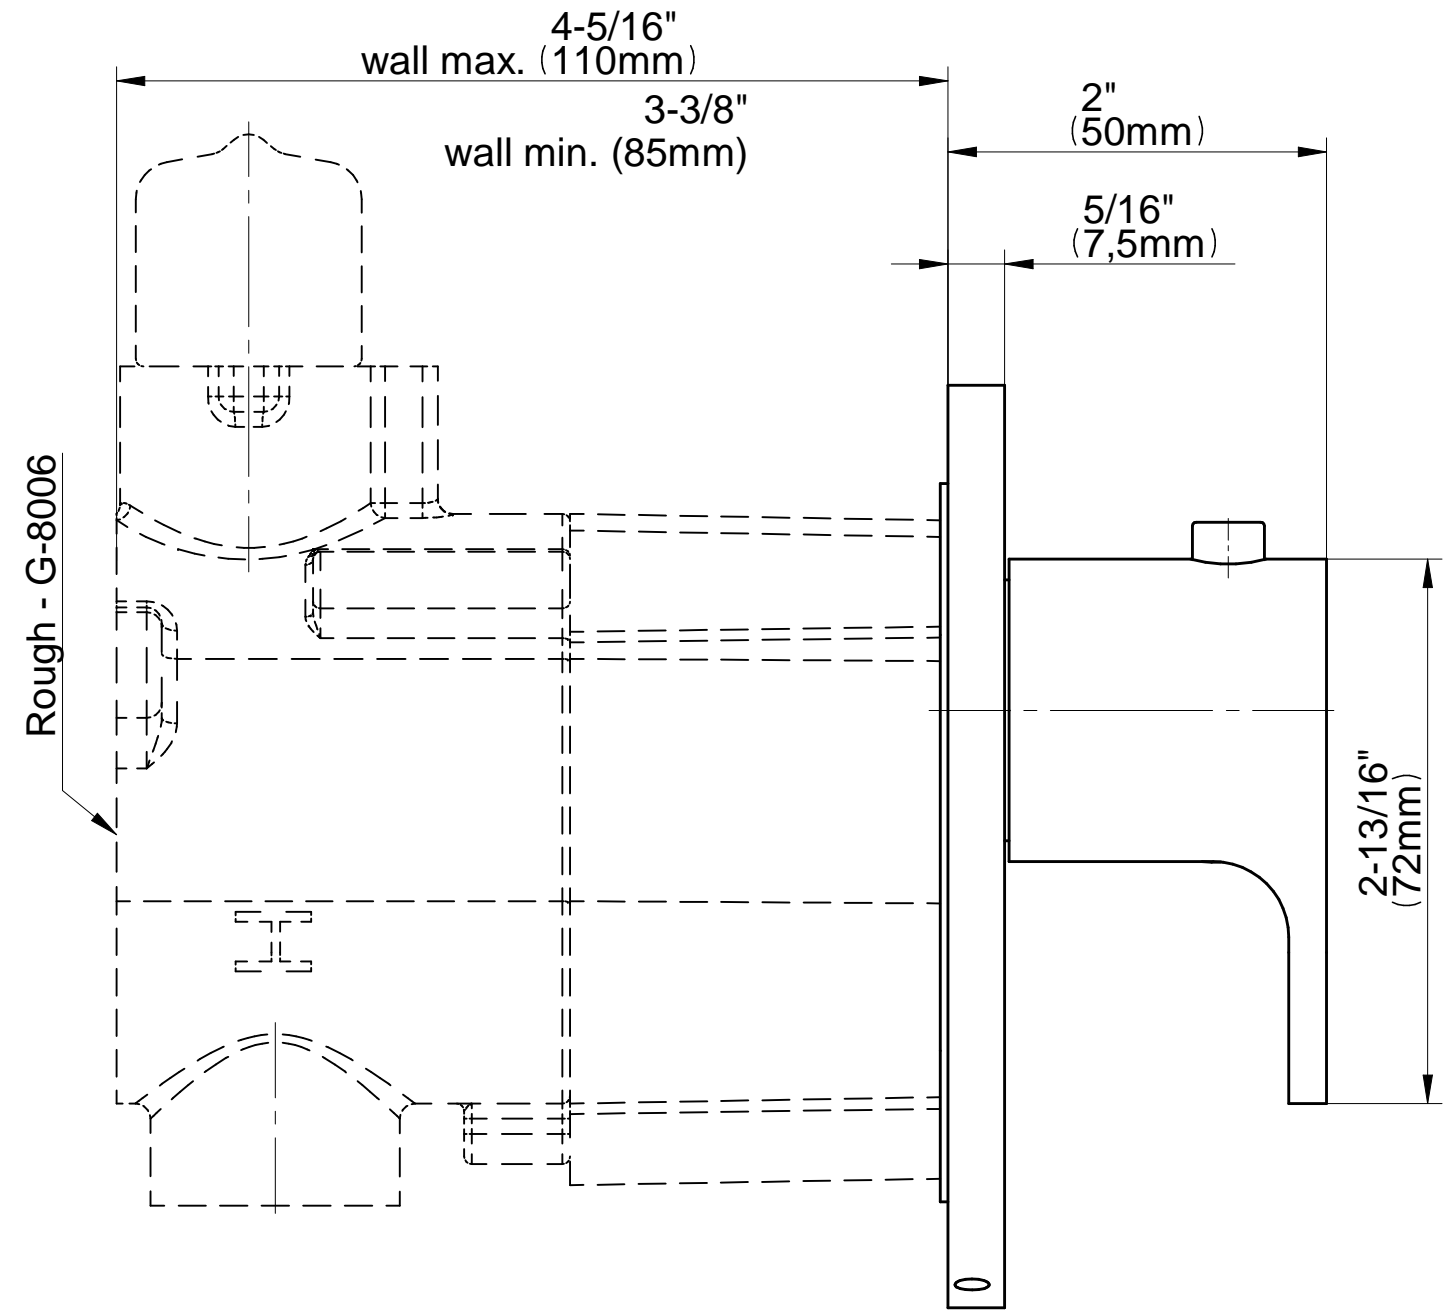

## AMETIS Series

SHOWER  
Stop/Volume Control Valve with  
Pass Through  
**G-8076**

**GRAFF®**

**Information**

- 12.3 gpm @ 60 psi
- 3/4" universal inlets/outlets with female threads
- Stacking inlet and pass-through port feature
- Supplied with protective plastic cover
- CalGreen compliant dependent on functions