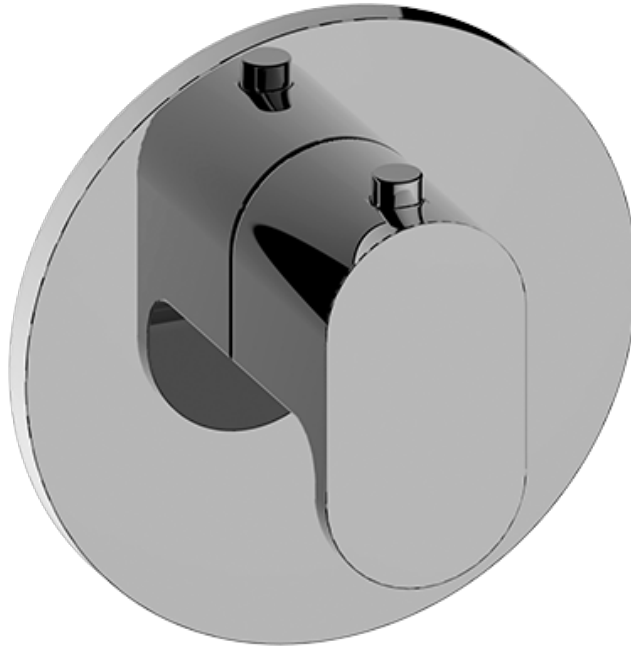

### Information

- Single metal handle
- Decorative trim plate
- Use with G-8006 thermostatic rough valve
- To complete package, you must order rough valve
- ADA