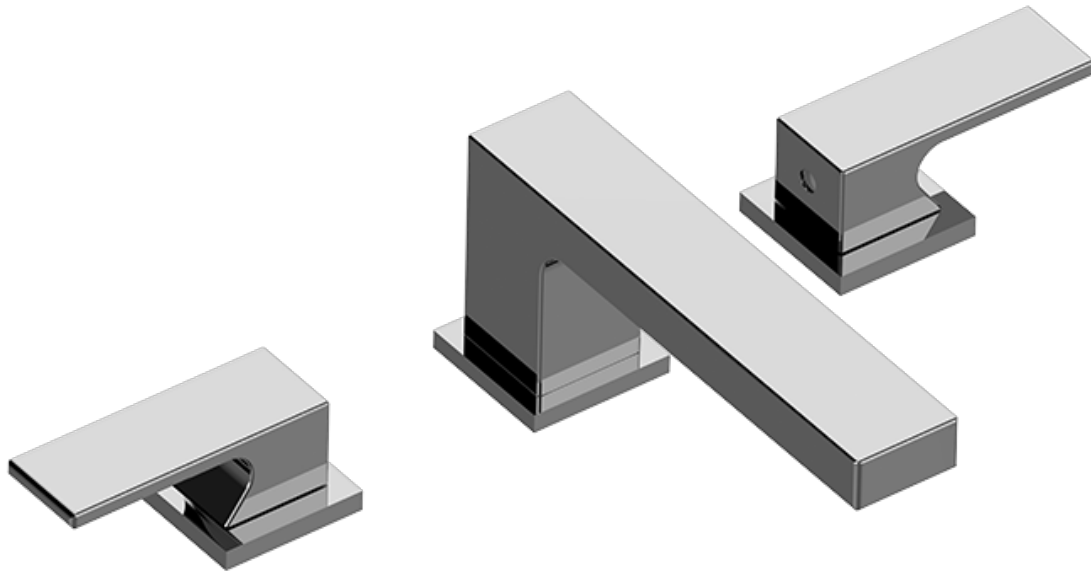

BATHROOM
 Incanto Widespread Lavatory
 Faucet
G-11210-LM55B

Information

- Installs on 8" centers
- Aerated flow rate ≤ 1.2 max gpm
- 1-11/32" hole cutout (x3)
- Includes push-top umbrella pop-up drain with overflow
- Optional decorative trap G-9971
- ADA
- CALGreen

OR'osa PVD®

Architectural

White

G-11210-LM55B

Incanto Collection

Widespread Lavatory Faucet

GRAFF[®]
CUTTING EDGE DESIGN

Product Features