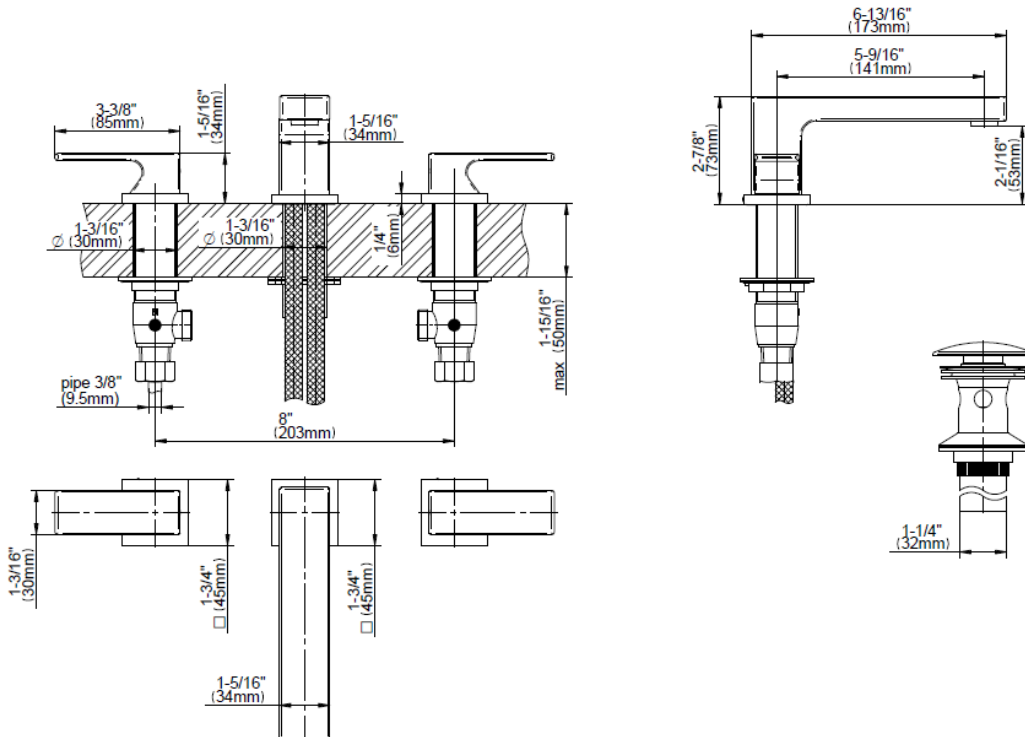

- Installs on 8" centers
- Aerated flow rate
≤1.2 max gpm
- 1-11/32" hole cutout (x3)
- Swivel aerator
- Includes push-top umbrella
pop-up drain with overflow

Available Finishes

- Polished Chrome
G-11210-LM55B-PC
- Brushed Nickel
G-11210-LM55B-BNi
- Polished Nickel
G-11210-LM55B-PN
- Olive Bronze*
G-11210-LM55B-OB*
- Brushed Gold*
G-11210-LM55B-BAU*

The measurements shown are for reference only. Products and specifications shown are subject to change without notice. Revised 1/2018

www.graff-designs.com | phone: 800-954-4723