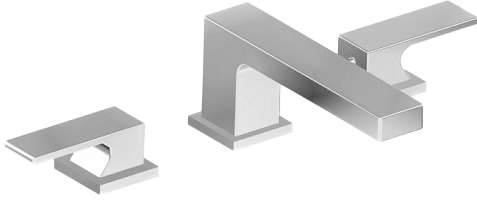

BATHROOM
 Incanto Widespread Lavatory
 Faucet
G-11210-LM55B

Information

- Installs on 8" centers
- Aerated flow rate ≤ 1.2 max gpm
- 1-11/32" hole cutout (x3)
- Includes push-top umbrella pop-up drain with overflow
- Optional decorative trap G-9971
- ADA
- CALGreen

OR'osa PVD®

Architectural

White

G-11210-LM55B

Incanto Collection

Widespread Lavatory Faucet

GRAFF[®]
CUTTING EDGE DESIGN

Product Features

- Installs on 8" centers
- Aerated flow rate
≤1.2 max gpm
- 1-11/32" hole cutout (x3)
- Swivel aerator
- Includes push-top umbrella
pop-up drain with overflow

Available Finishes

- Polished Chrome
G-11210-LM55B-PC
- Brushed Nickel
G-11210-LM55B-BNi
- Polished Nickel
G-11210-LM55B-PN
- Olive Bronze*
G-11210-LM55B-OB*
- Brushed Gold*
G-11210-LM55B-BAU*