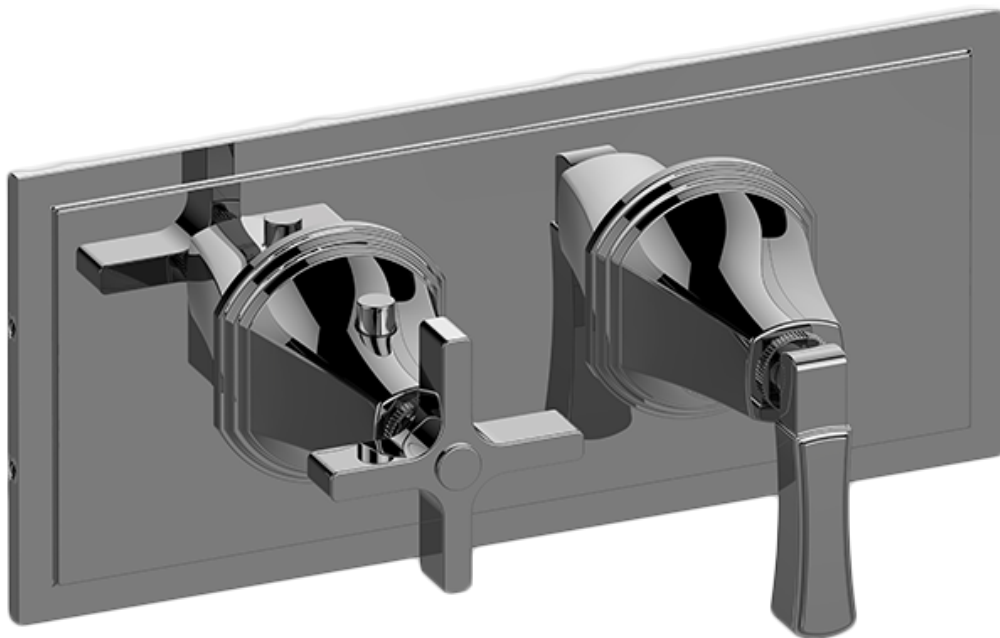

SHOWER  
M-Series Valve Horizontal Trim  
with Two Handles  
**G-8049H-1C1L-T**

**Information**

- Two metal handles, decorative trim plate
- Use with M-Series rough valves
- LM47E0 handles should not be used with 2-way or 3-way diverter valves
- ADA

# G-8049H-1C1L-T