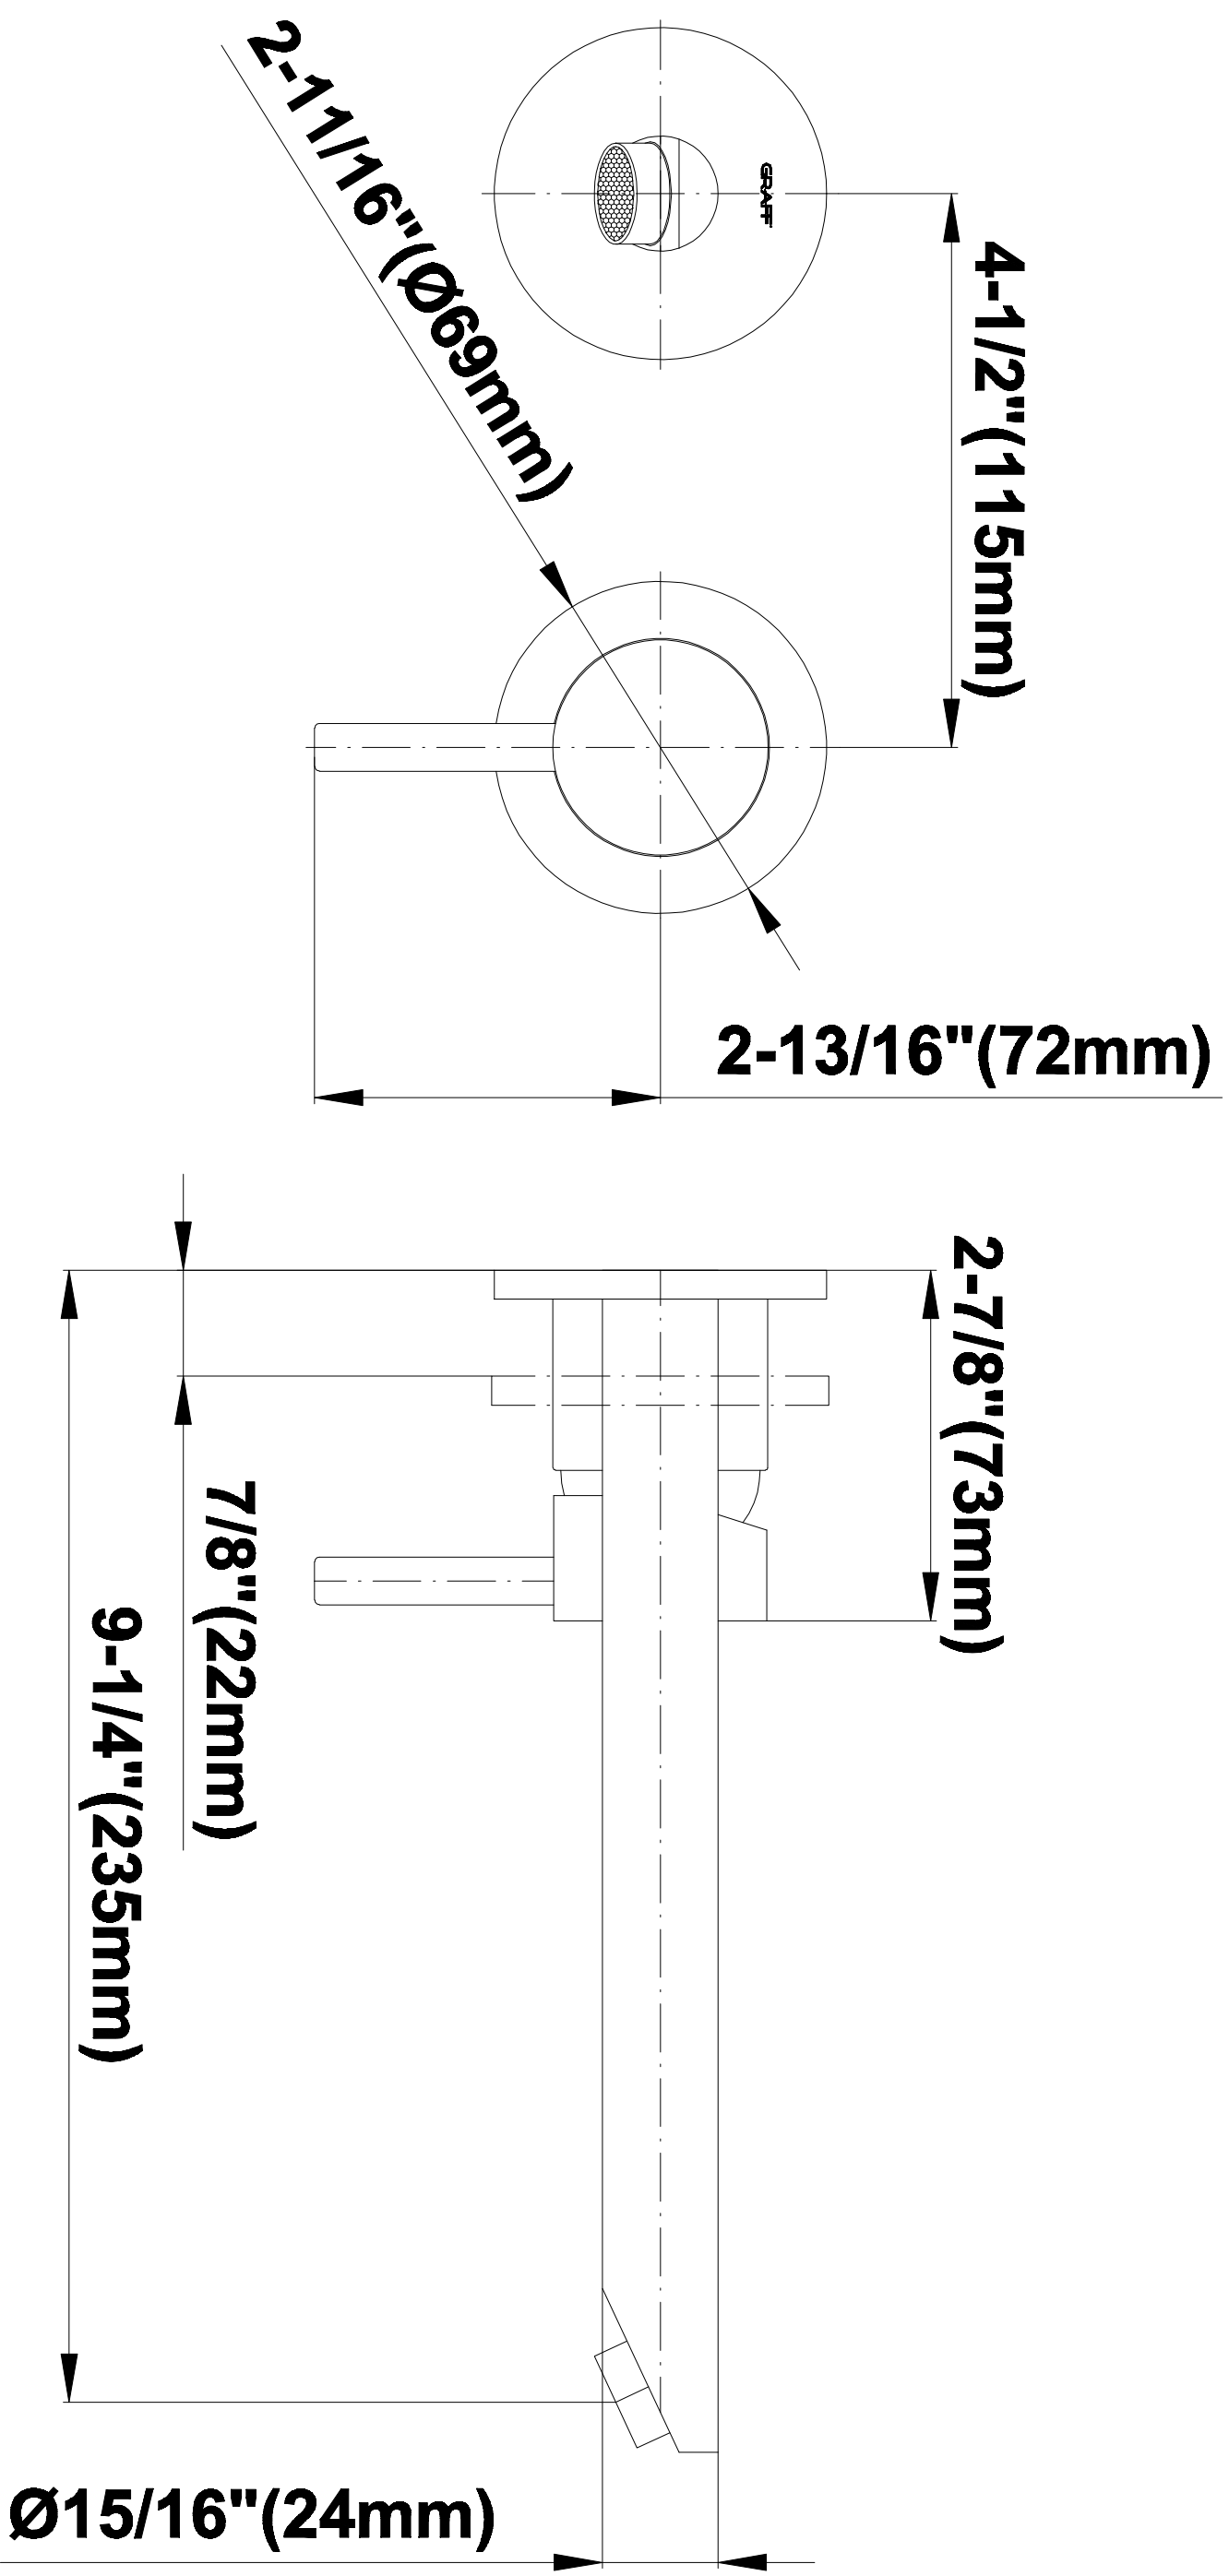

G-6139

M.E.25 Series