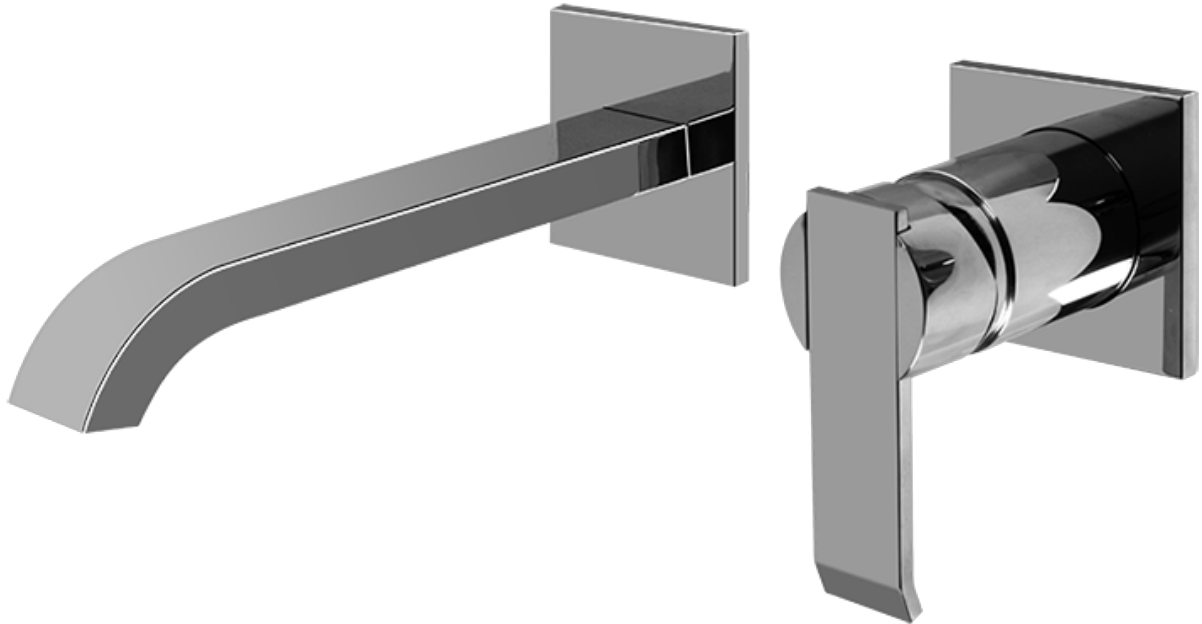

BATHROOM
Qubic Wall-Mounted Lavatory
Faucet w/Single Handle
G-6235-LM38W

GRAFF[®]

Information

- Wall-mount spout and handle installation
- Aerated Flow Rate ≤ 1.5 max gpm
- 7-1/2" spout reach
- Drain assembly not included
- Optional Matching Decorative Trap G-9971
- Optional extension kit
- ADA

BATHROOM
Rough Valve
G-1085

GRAFF®

Finishes

24K Gold

24K Brushed
Gold

Architectural
Black™

Brushed
Nickel

Matte Black

Olive Bronze

Polished
Chrome

Polished
Nickel

Steelnox®
(Satin Nickel)

Architectural
White

G-1085
Rough Valve

Product Features

- GPM depends on trim

www.graff-designs.com | phone: 800-954-4723

BATHROOM
Qubic Wall-Mounted Lavatory
Faucet w/Single Handle
G-6235-LM38W

GRAFF®

Information

- Wall-mount spout and handle installation
- Aerated Flow Rate ≤ 1.5 max gpm
- 7-1/2" spout reach
- Drain assembly not included
- Optional Matching Decorative Trap G-9971
- Optional extension kit
- ADA