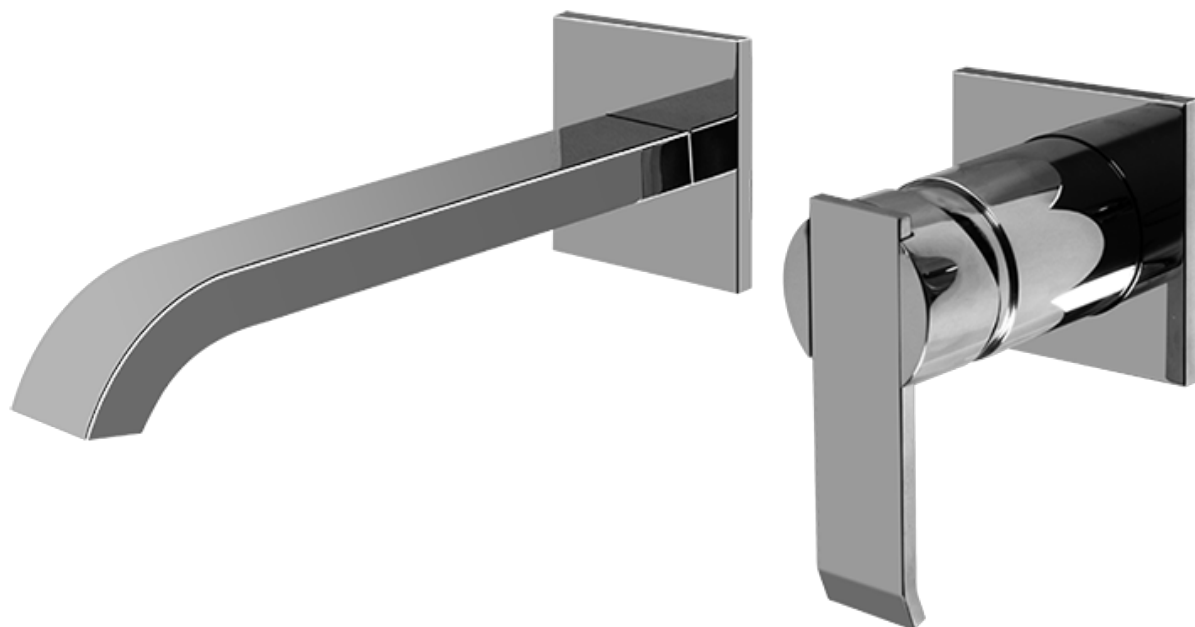

BATHROOM
Qubic Wall-Mounted Lavatory
Faucet w/Single Handle
G-6235-LM38W

GRAFF[®]

Information

- Wall-mount spout and handle installation
- Aerated Flow Rate ≤ 1.5 max gpm
- 7-1/2" spout reach
- Drain assembly not included
- Optional Matching Decorative Trap G-9971
- Optional extension kit
- ADA

Olive Bronze

Polished
Chrome

Polished
Nickel

Steelnox®
(Satin Nickel)

Architectural
White

G-1085
Rough Valve

Product Features

- GPM depends on trim

www.graff-designs.com | phone: 800-954-4723

BATHROOM
Qubic Wall-Mounted Lavatory
Faucet w/Single Handle
G-6235-LM38W

GRAFF®

Information

- Wall-mount spout and handle installation
- Aerated Flow Rate ≤ 1.5 max gpm
- 7-1/2" spout reach
- Drain assembly not included
- Optional Matching Decorative Trap G-9971
- Optional extension kit
- ADA