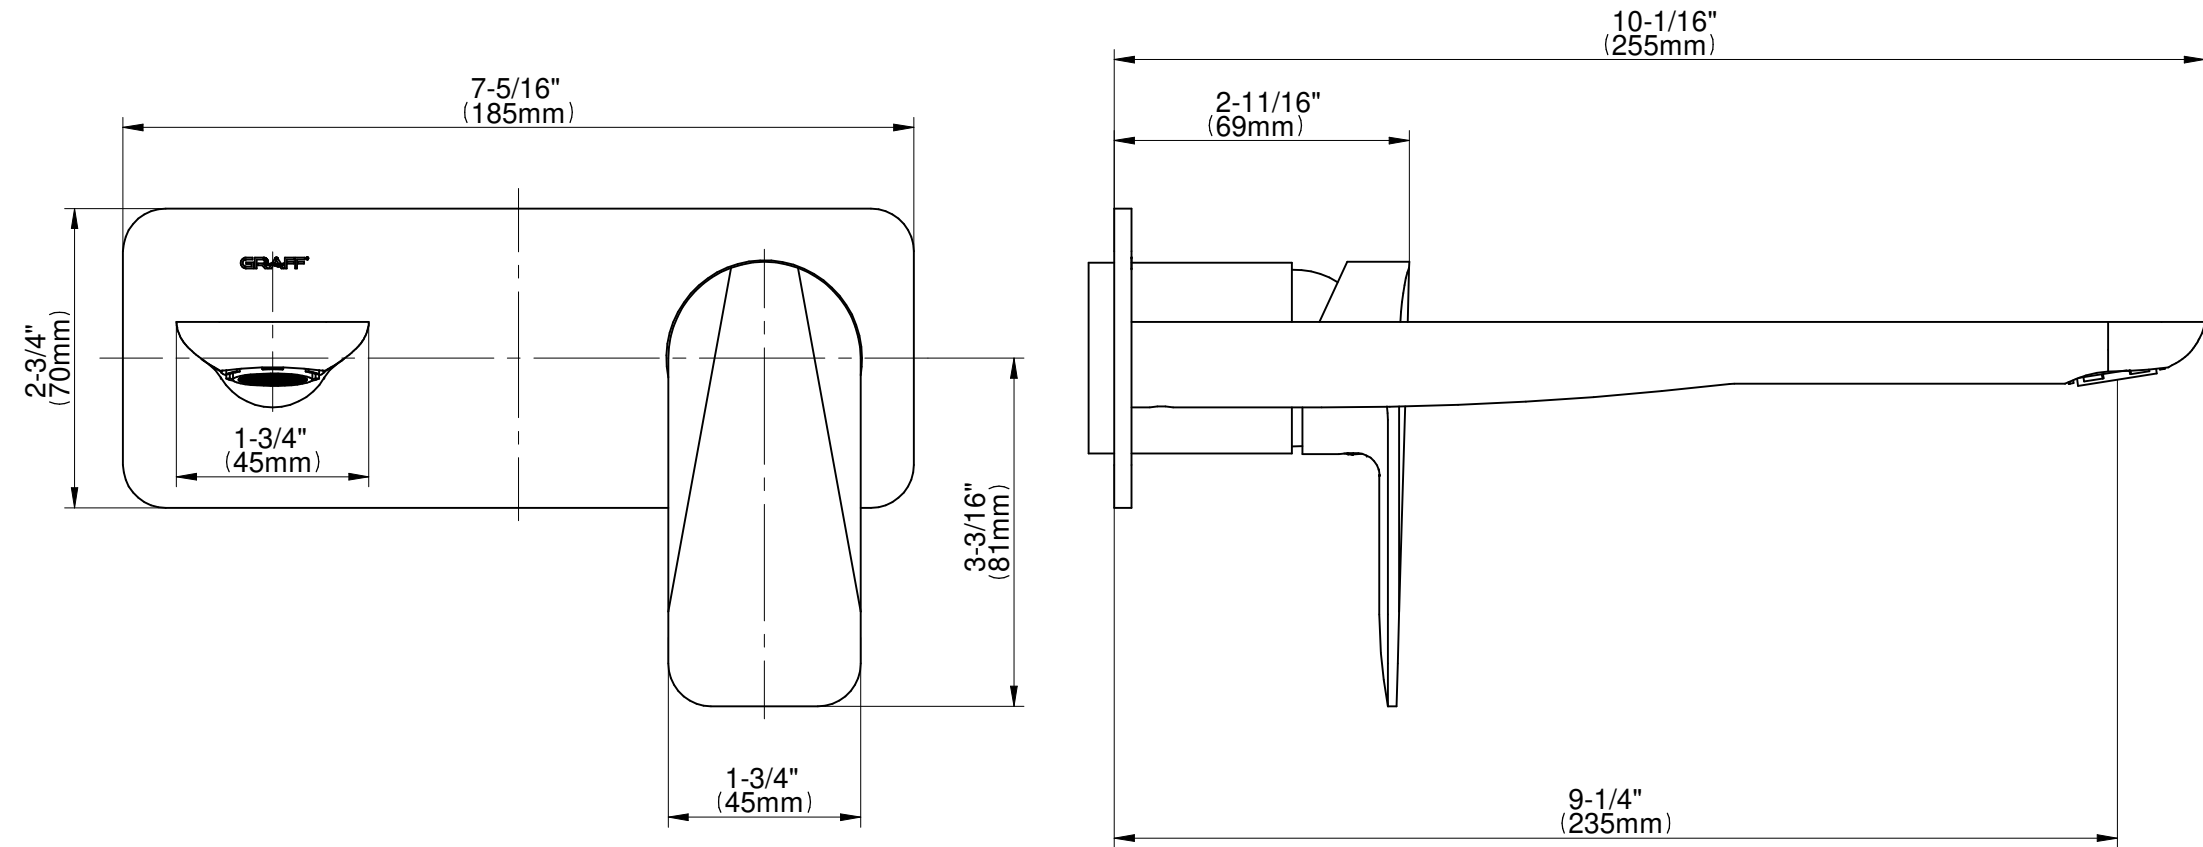

BATHROOM  
Sento Wall-Mounted Lavatory  
Faucet with Single Handle  
**G-6336-LM59W**

---

**GRAFF®**

### **Information**

- Wall-mount spout and handle installation
- Aerated flow rate  $\leq 1.2$  max gpm
- 9-1/4" spout reach
- Drain assembly not included
- Optional matching decorative trap G-9970
- Optional extension kit
- ADA
- CALGreen

## Sento Series

BATHROOM  
 Sento Wall-Mounted Lavatory  
 Faucet with Single Handle

**Information**

- Wall-mount spout and handle installation
- Aerated flow rate  $\leq 1.2$  max gpm
- 9-1/4" spout reach
- Drain assembly not included
- Optional matching decorative trap G-9970
- Optional extension kit
- ADA
- CALGreen