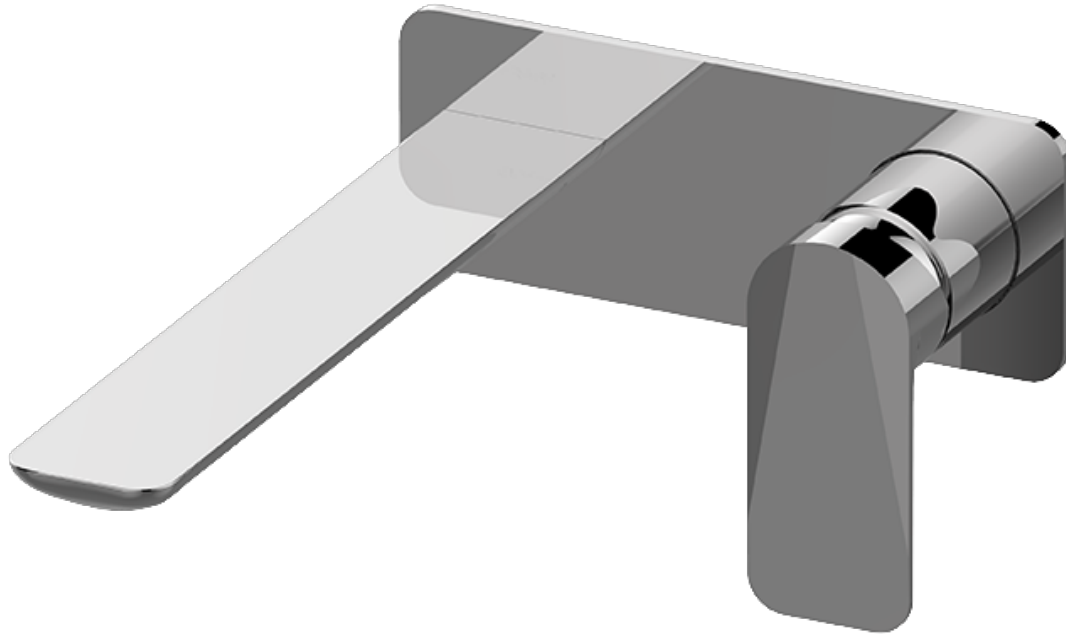

BATHROOM  
Sento Wall-Mounted Lavatory  
Faucet with Single Handle  
**G-6336-LM59W**

---

**GRAFF®**

### **Information**

- Wall-mount spout and handle installation
- Aerated flow rate  $\leq 1.2$  max gpm
- 9-1/4" spout reach
- Drain assembly not included
- Optional matching decorative trap G-9970
- Optional extension kit
- ADA
- CALGreen

## Sento Series

BATHROOM  
 Sento Wall-Mounted Lavatory  
 Faucet with Single Handle

**Information**

- Wall-mount spout and handle installation
- Aerated flow rate  $\leq 1.2$  max gpm
- 9-1/4" spout reach
- Drain assembly not included
- Optional matching decorative trap G-9970
- Optional extension kit
- ADA
- CALGreen