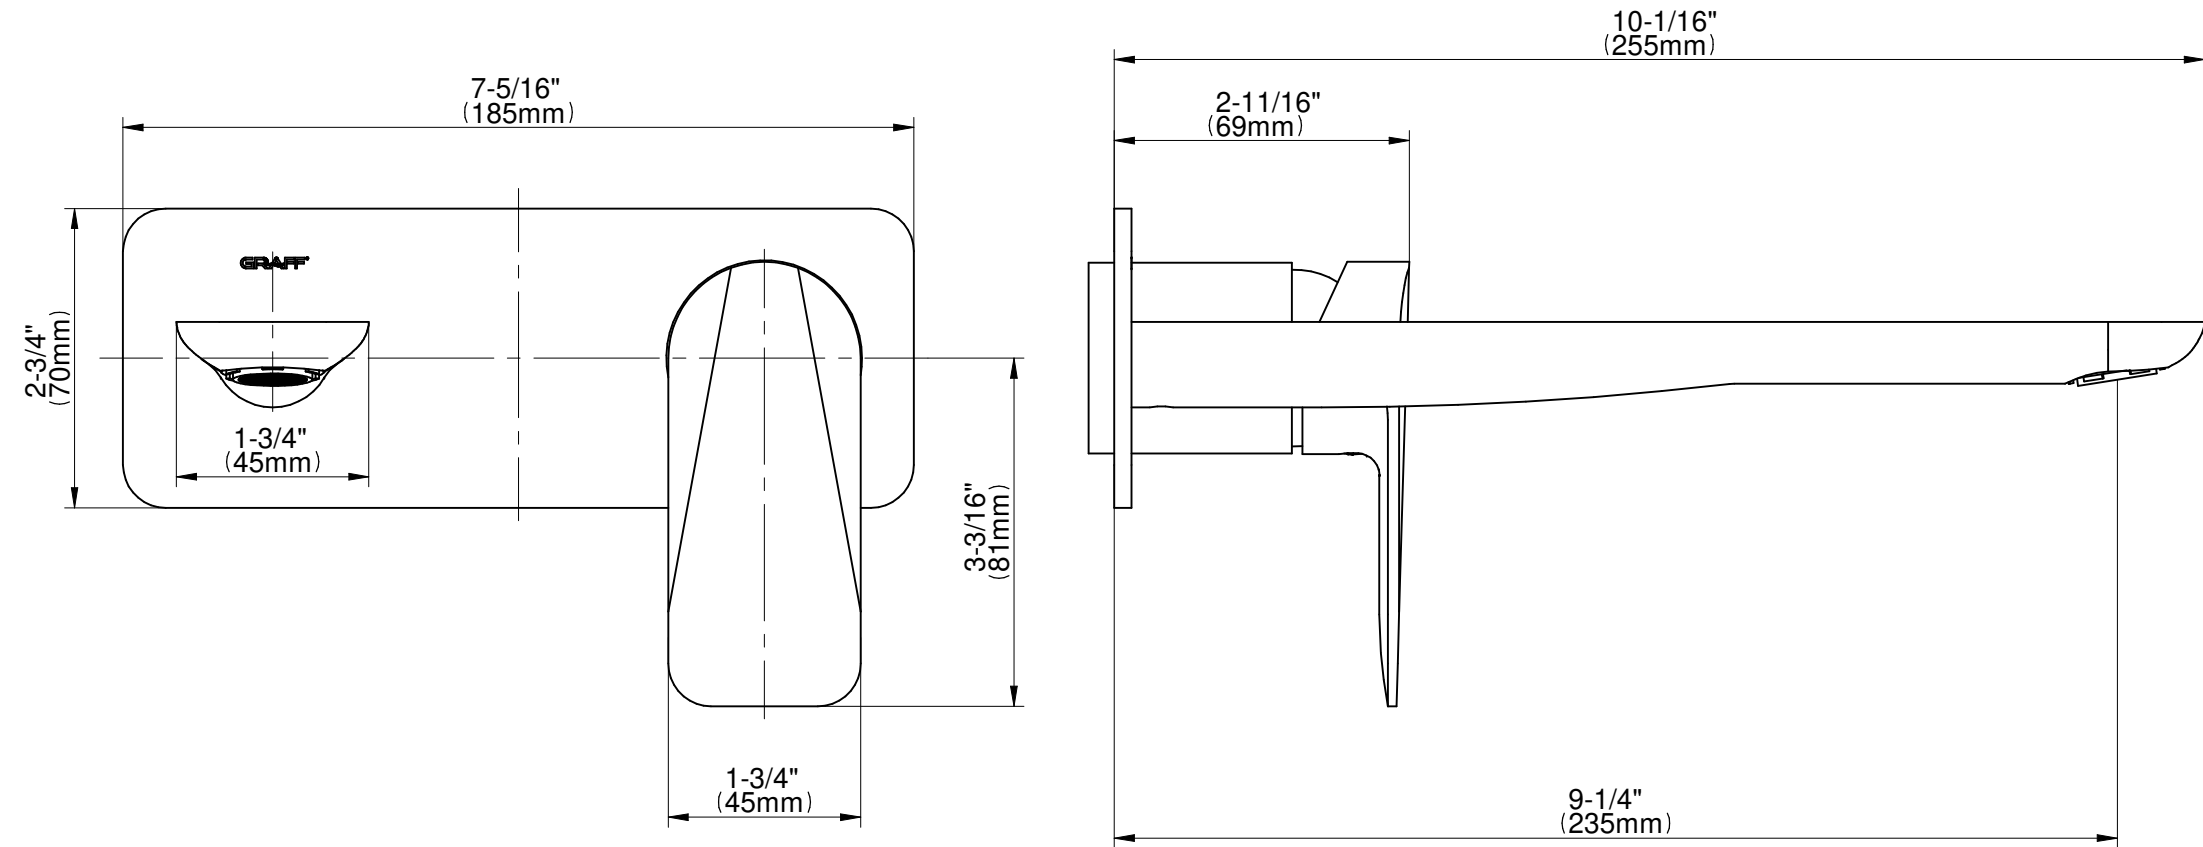

G-6336-LM59W

Sento Series