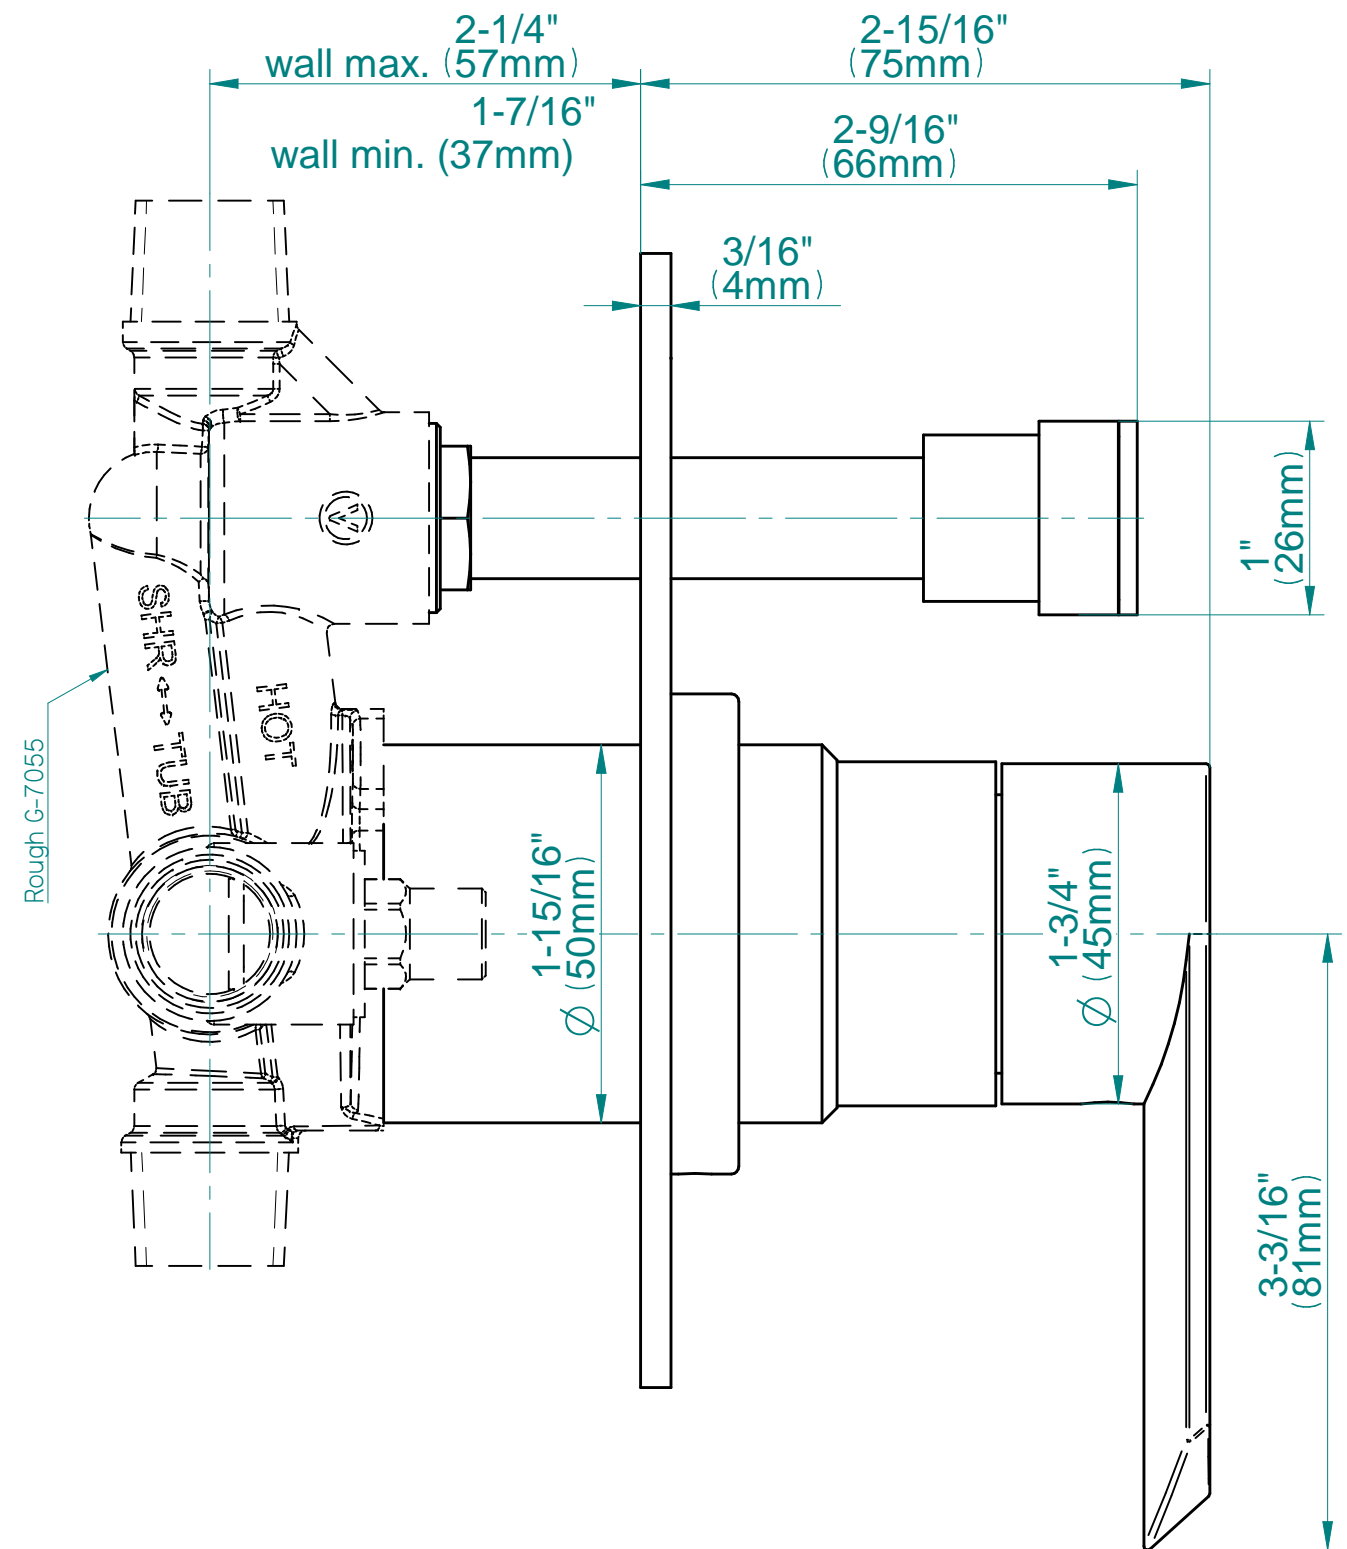

G-7080-LM45S-T

PHASE Series