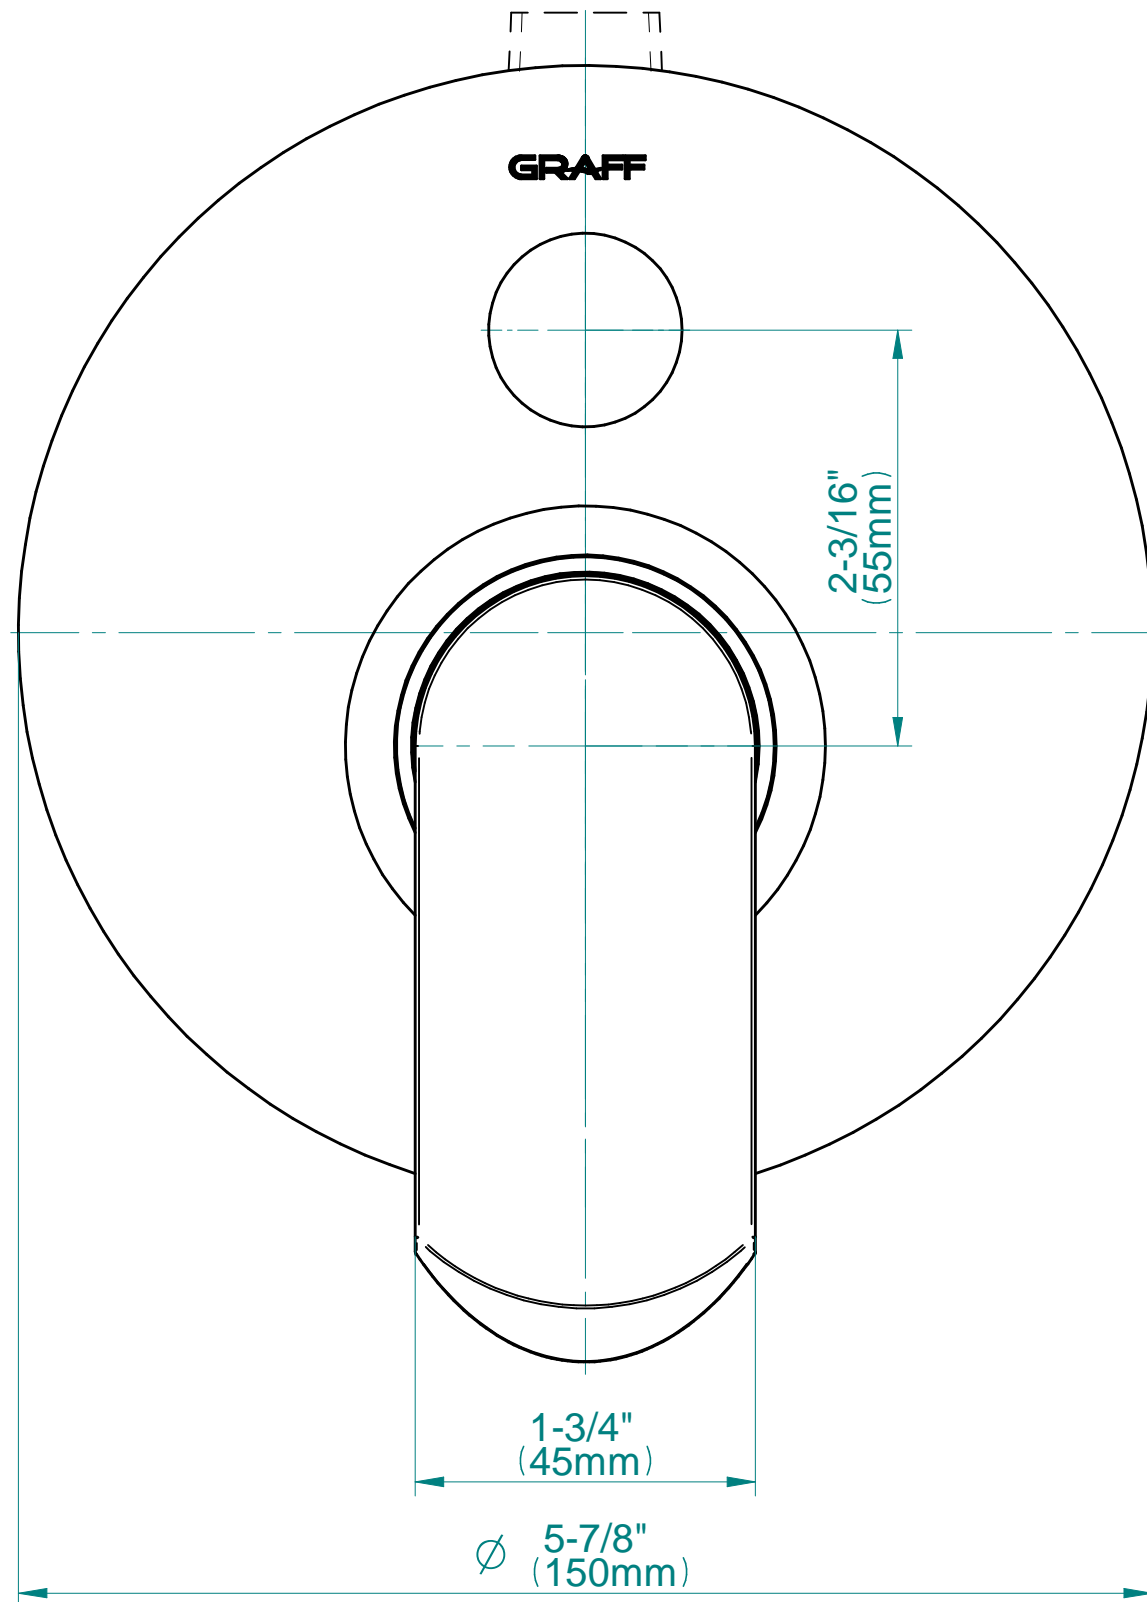

G-7080-LM45S-T

PHASE Series