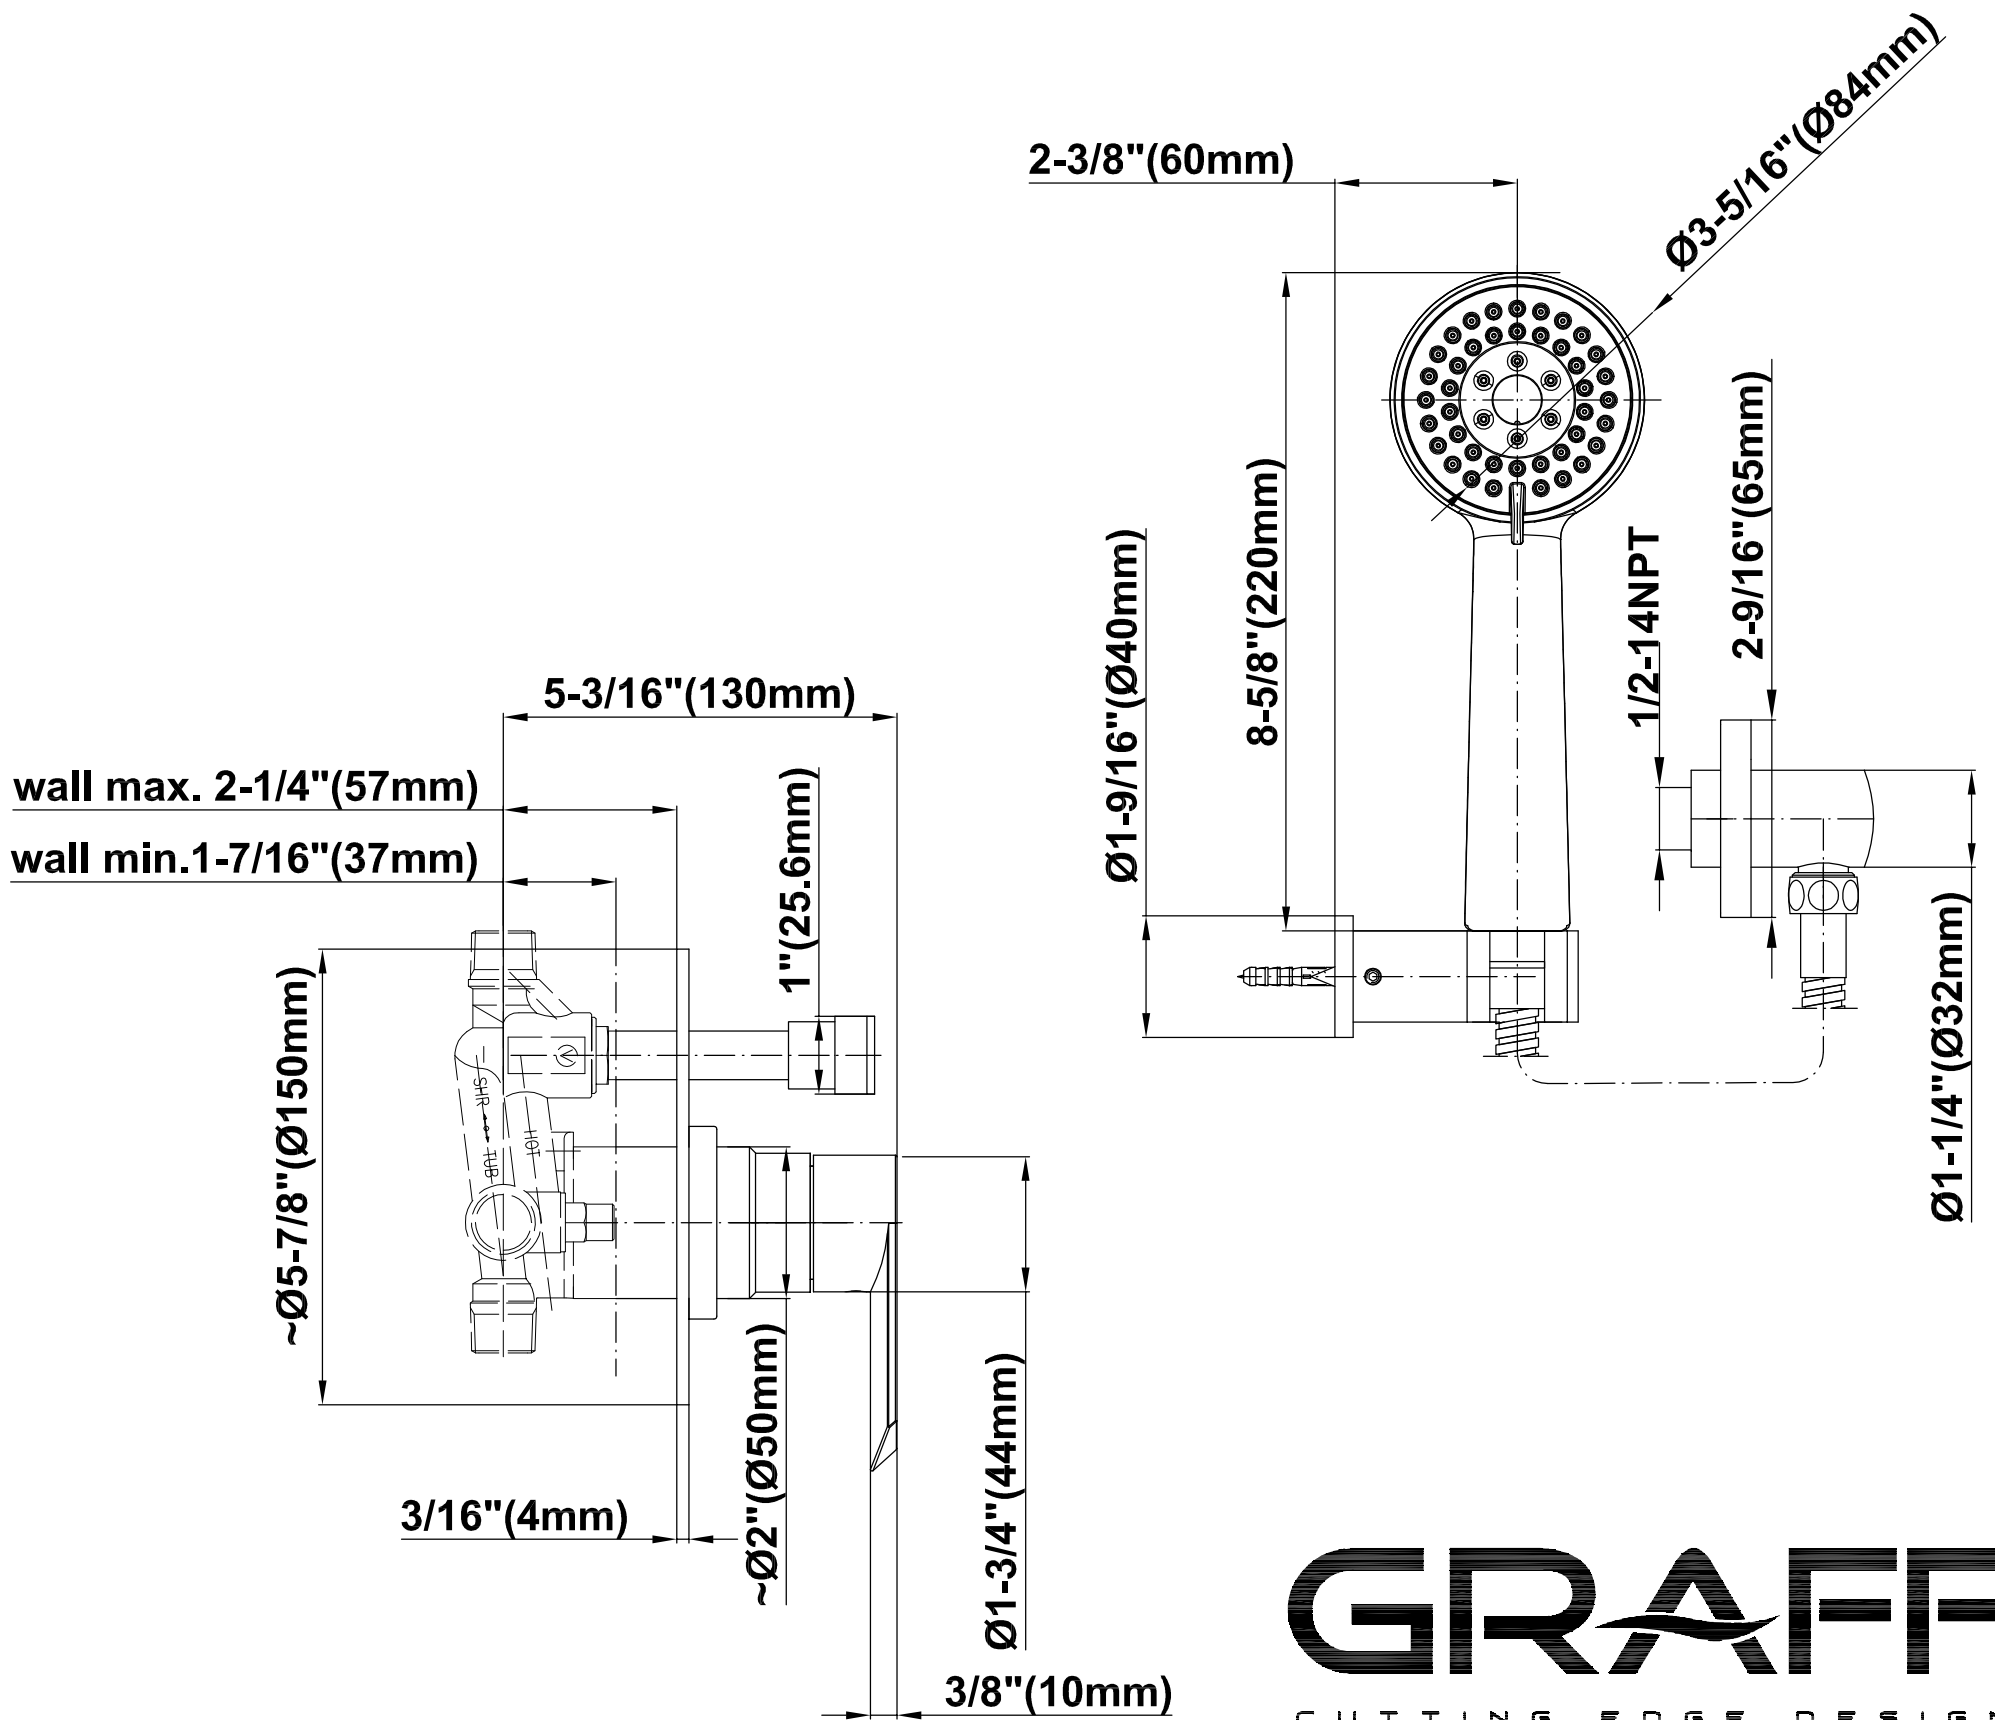

SHOWER
Pressure Balancing Shower
System - Shower with
Handshower
G-7279-LM45S

GRAFF®

Information

- 1/2" pressure balancing valve with diverter and trim
- 8" showerhead with 12" wall-mounted shower arm
- Showerhead features no-clog, easy-clean spray nozzles
- Multi-function handshower set with wall bracket and 59" hose
- Optional extension kit
- Flow rates: showerhead ≤ 1.8 max gpm, handshower ≤ 1.5 max gpm
- ADA
- CALGreen

G-7279-LM45S

SHOWER
Concealed Pressure Balancing
Valve Rough w/Diverter
G-7055

GRAFF[®]

Information

- Anti-scald protection
- 1/2" universal inlets/outlets with male threads
- Built-in service stops
- Push-button diverter
- For use with tub & shower configuration
- Supplied with protective plastic guard

Finishes

Brushed
Nickel

Polished
Chrome

G-7055

1/2" Rough Valve w/Diverter

Product Features

- Anti-scald protection
- 1/2" universal inlets/outlets with male threads
- Built-in service stops
- Push-button diverter
- For use with tub & shower configuration
- Supplied with protective plastic guard

Finishes

Brushed
Nickel

Polished
Chrome

G-8449

Aqua-Sense Collection
Contemporary 8" Round Showerhead

Product Features

- 1/4" thick
- 169 no-clog, easy-clean rubber spray nozzles
- Showerhead flow rate ≤ 1.8 max gpm