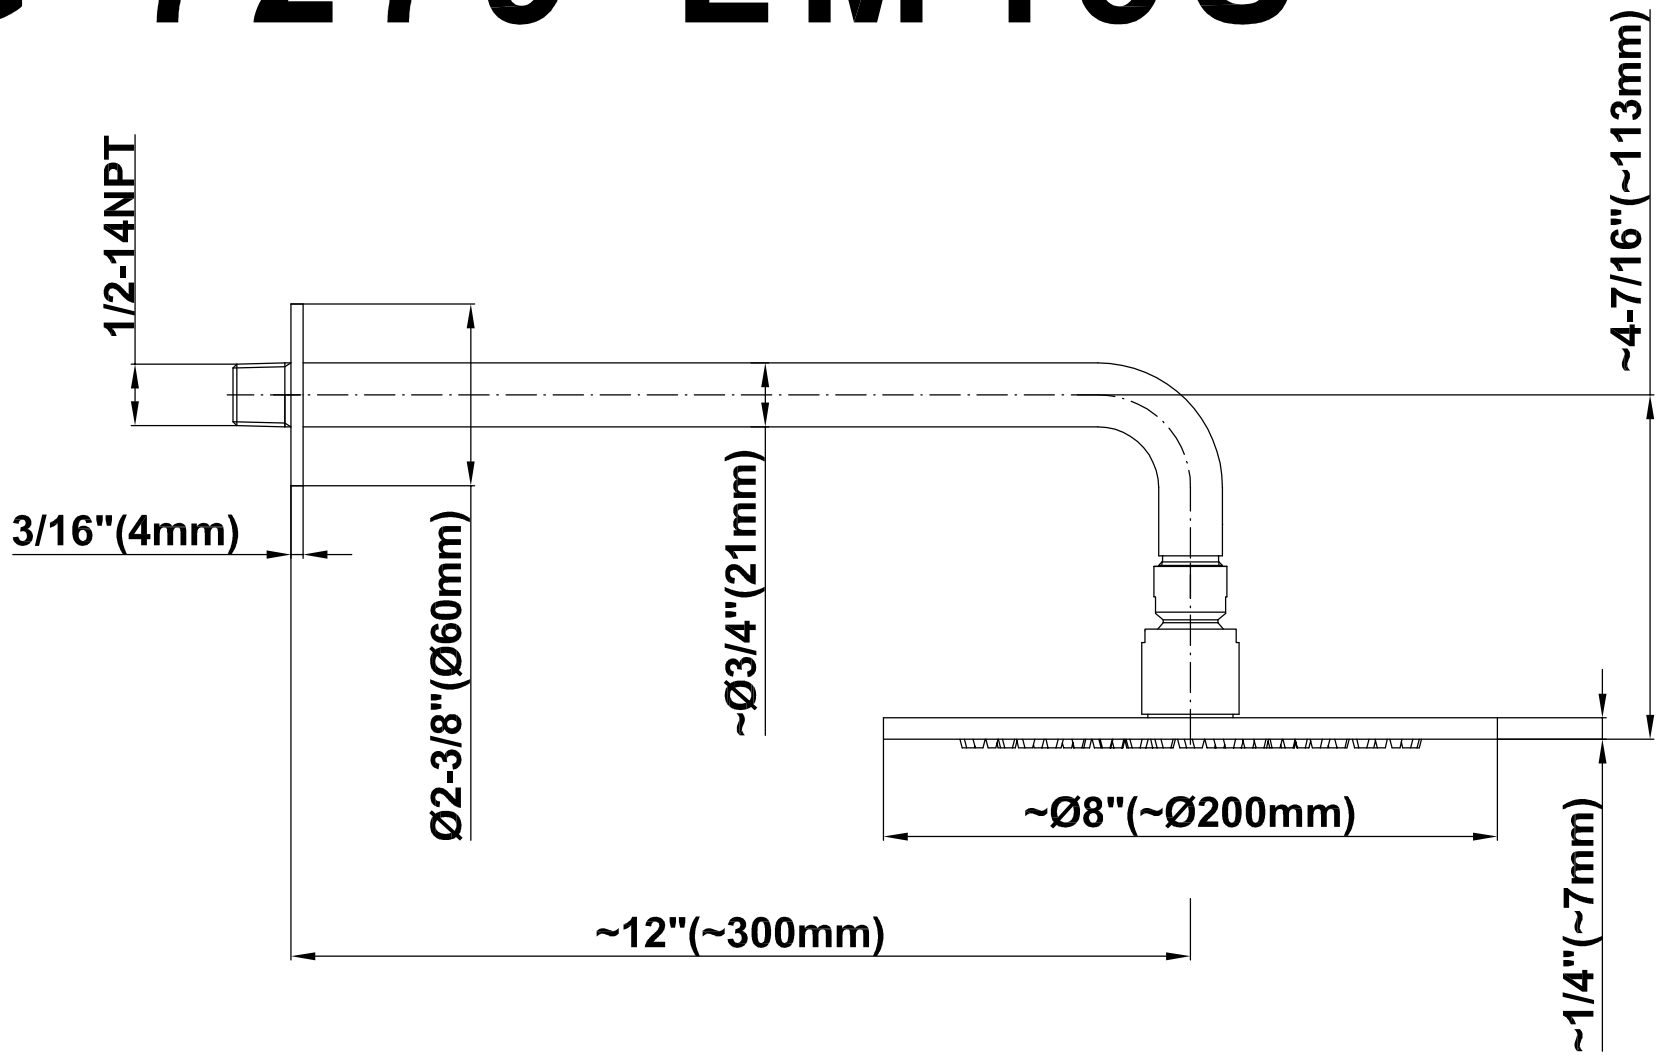

SHOWER
Pressure Balancing Shower
System - Shower with
Handshower
G-7279-LM45S

GRAFF®

Information

- 1/2" pressure balancing valve with diverter and trim
- 8" showerhead with 12" wall-mounted shower arm
- Showerhead features no-clog, easy-clean spray nozzles
- Multi-function handshower set with wall bracket and 59" hose
- Optional extension kit
- Flow rates: showerhead ≤ 1.8 max gpm, handshower ≤ 1.5 max gpm
- ADA
- CALGreen

G-7279-LM45S

SHOWER
Concealed Pressure Balancing
Valve Rough w/Diverter
G-7055

GRAFF[®]

Information

- Anti-scald protection
- 1/2" universal inlets/outlets with male threads
- Built-in service stops
- Push-button diverter
- For use with tub & shower configuration
- Supplied with protective plastic guard