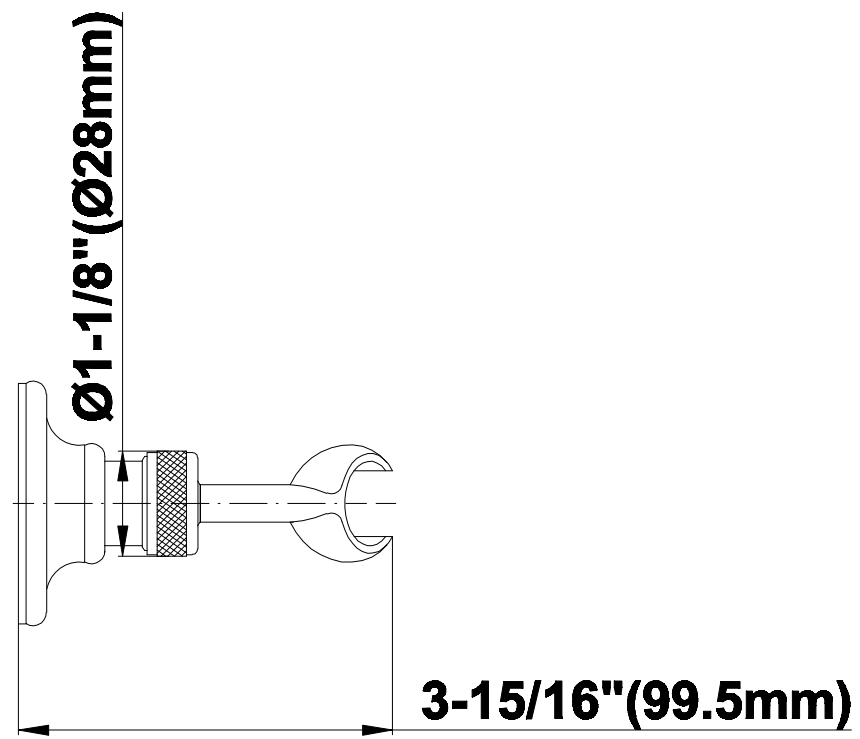

# G-8480

SHOWER  
12" Ceiling Shower Arm  
**G-8540**

**GRAFF®**

---

**Information**

- Includes arm and round flange
- 1/2" NPT male thread inlet
- For use with all showerheads

**Finishes**

Olive Bronze

# G-8540

SHOWER  
Traditional Wall Bracket for  
Handshower  
**G-8602**

---

**GRAFF®**

**Information**

- Solid brass construction
- Swivel holder

**Finishes**

Olive Bronze

# G-8602

SHOWER  
Traditional Wall Supply Elbow  
**G-8603**

**GRAFF®**

---

**Information**

- 1/2" NPT female thread inlet

**Finishes**

Olive Bronze