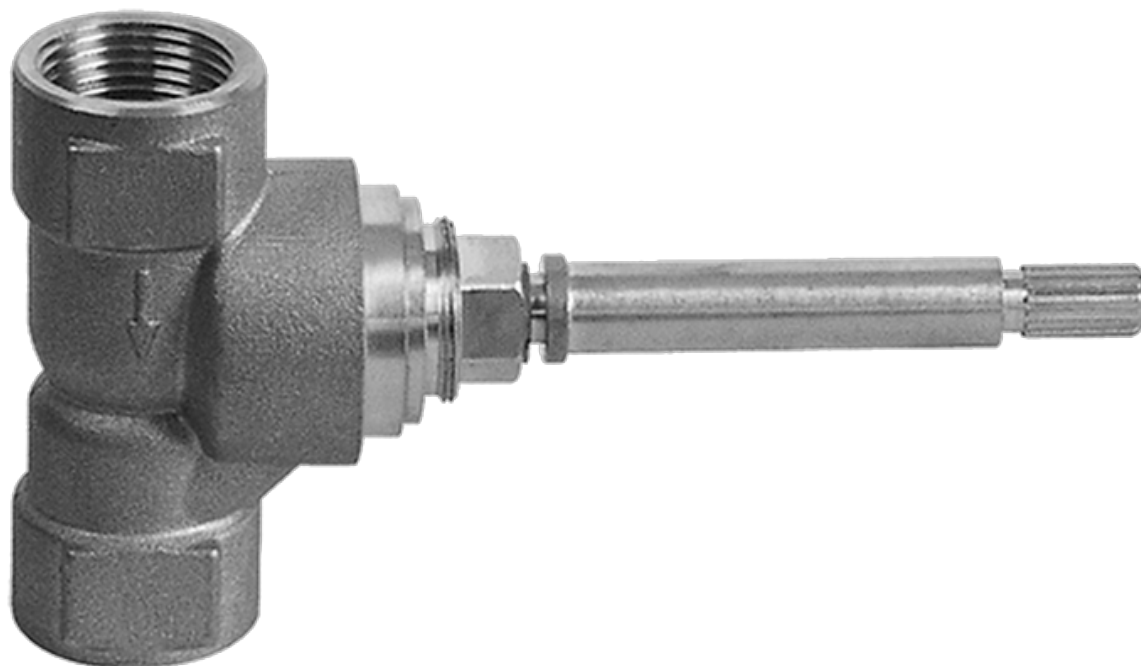

## Information

- 3/4" Thermostatic Valve
- 8" Showerhead w/12" Ceiling-Mounted Shower Arm
- Swivel Body Sprays (3 pieces)
- Handshower Set w/Wall Bracket and Wall Elbow
- Stop/Volume Control Valves (3 pieces)
- Showerhead Features No-Clog, Easy-Clean Spray Nozzles
- Flow Rates: showerhead  $\leq 2.0$  max gpm, handshower  $\leq 1.5$  max gpm
- Optional Extension Kit

- Single metal handle
- Decorative trim plate
- Use with G-8000 or G-8005 thermostatic rough valve
- To complete package, you must order rough valve

**Finishes**

Olive Bronze

Polished  
Chrome

Polished  
Nickel

## Information

- 3/4" universal inlets/outlets with female threads
- Supplied with protective plastic cover