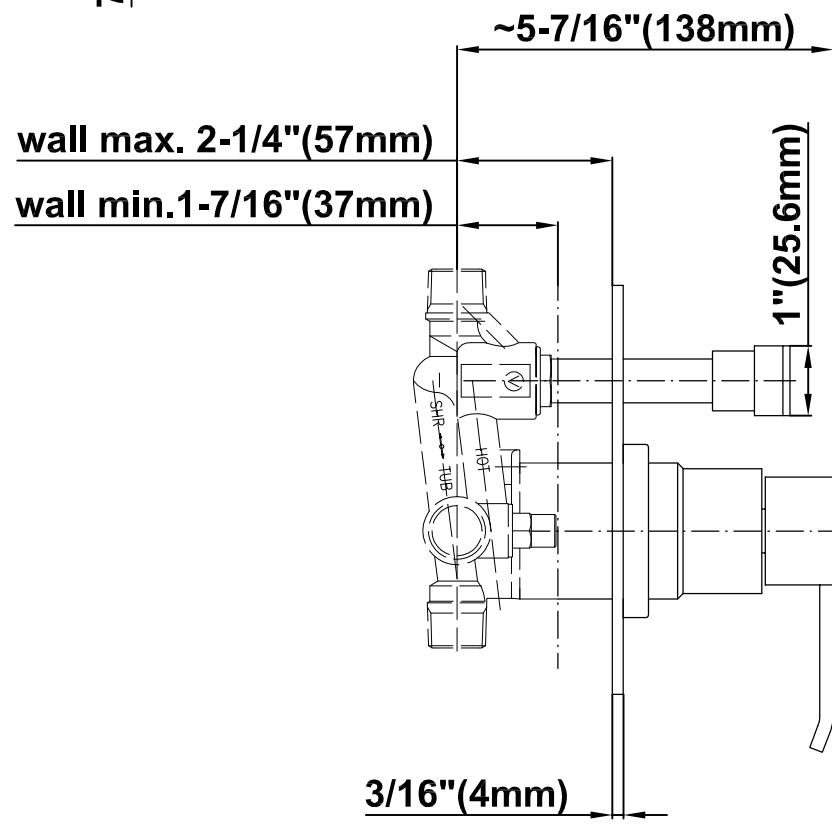

G-7296-LM38S