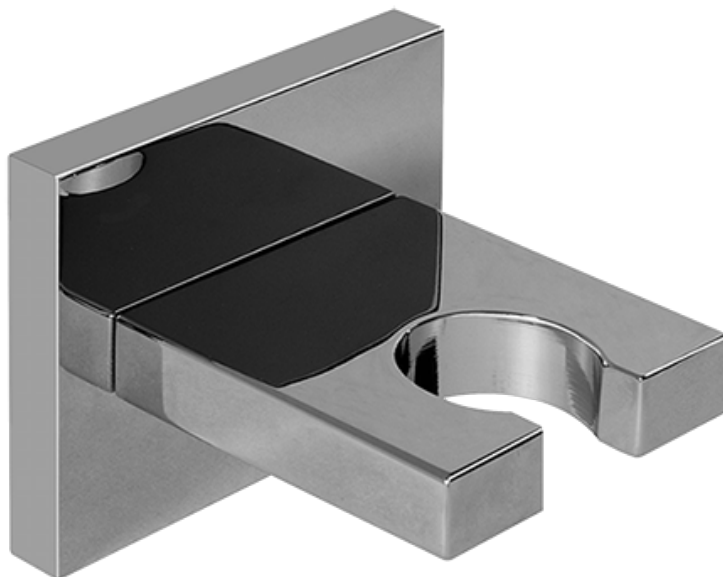

\* Special order finish- call for availability

SHOWER  
Contemporary Square Wall  
Bracket for Handshower  
**G-8632**

---

**GRAFF**<sup>®</sup>