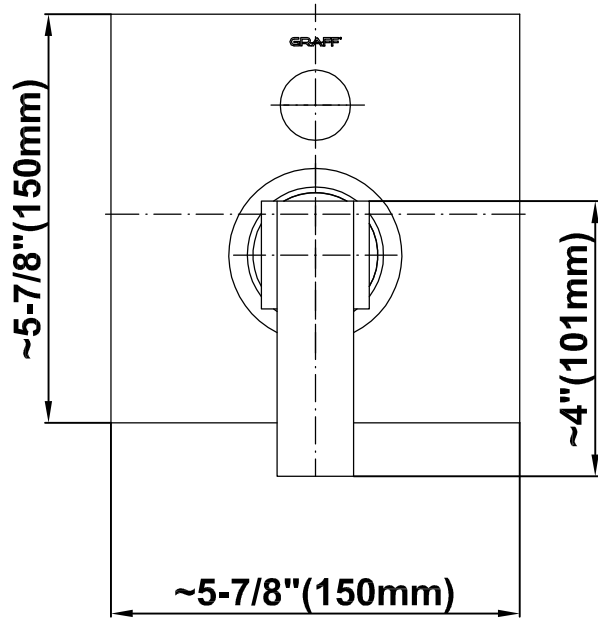

G-7296-LM38S