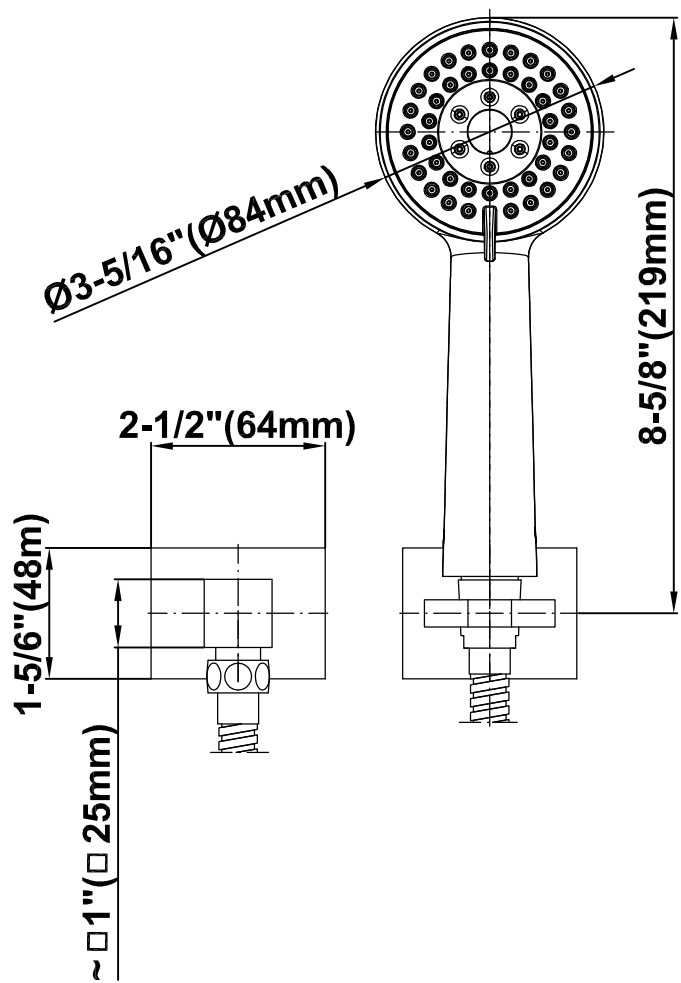

G-7296-LM38S