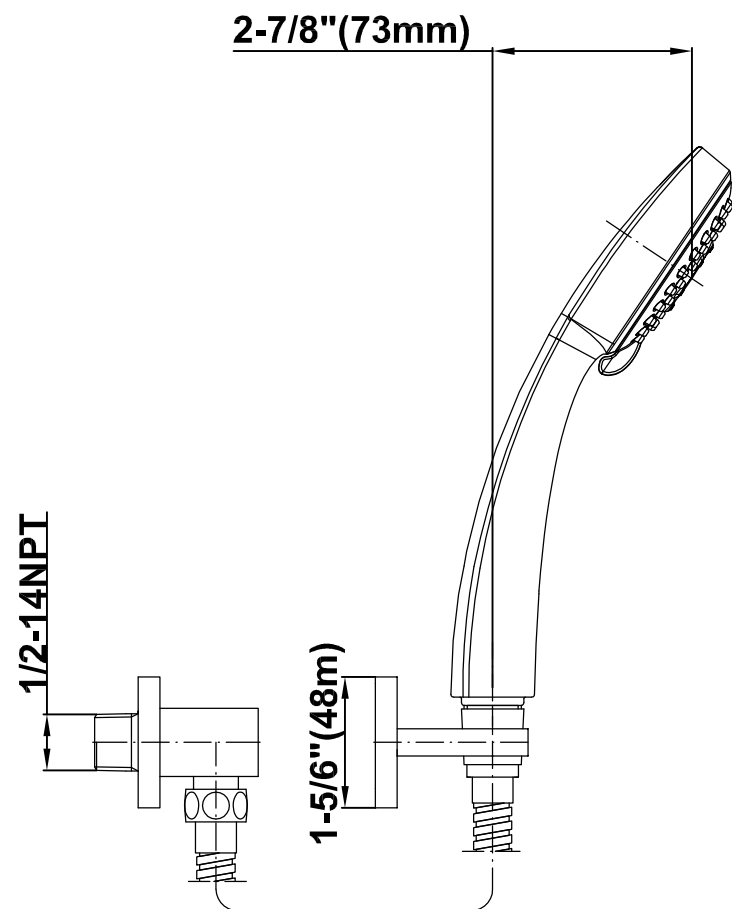

G-7296-LM38S