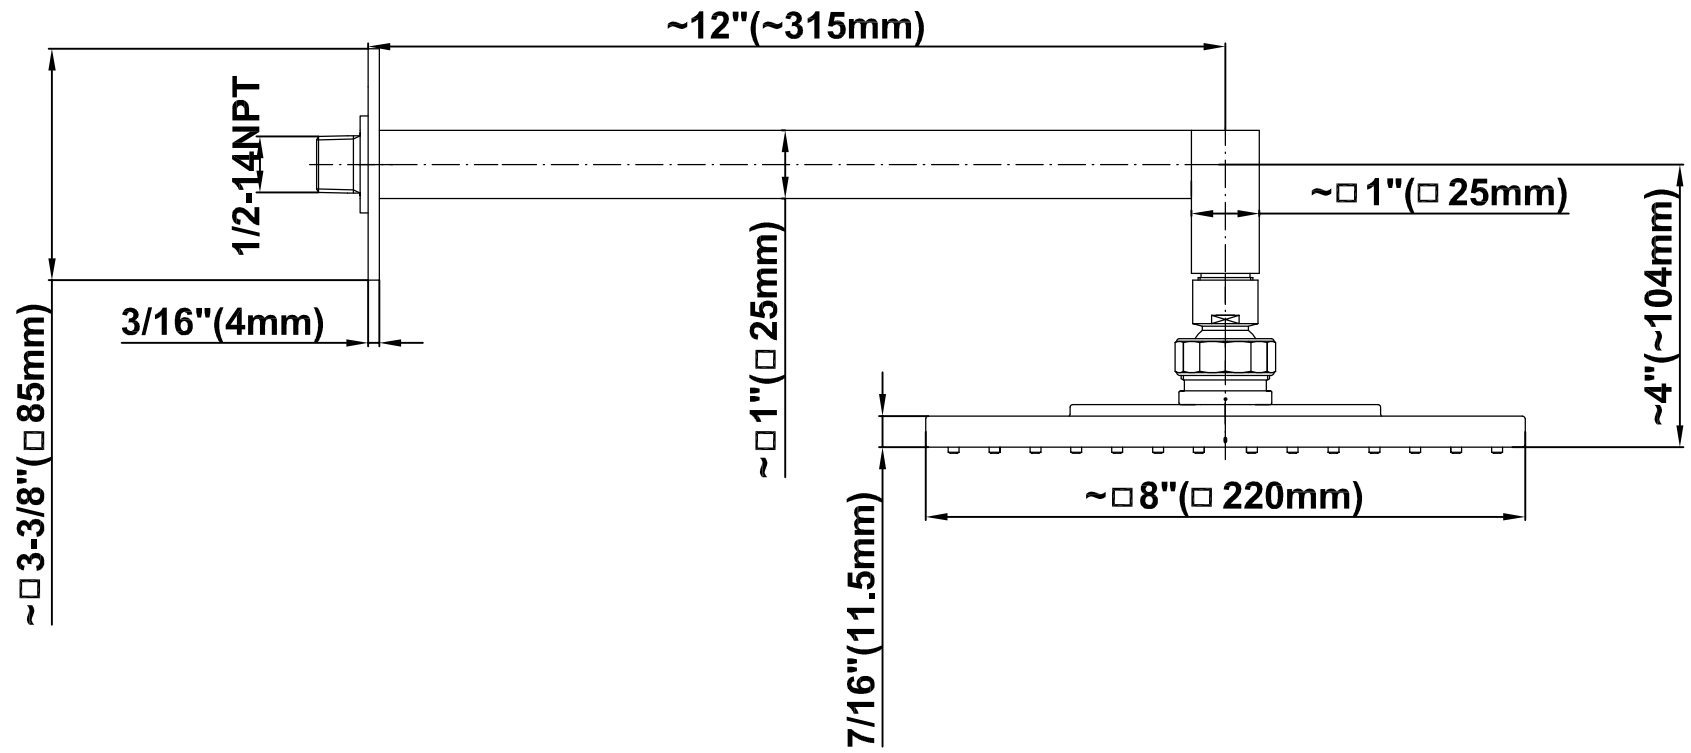

G-7296-LM38S