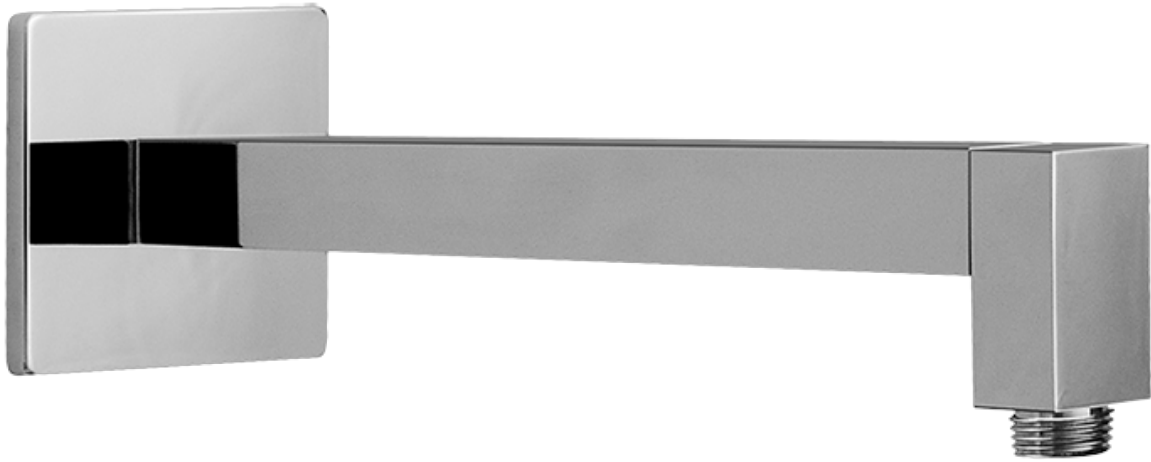

SHOWER
Concealed Pressure Balancing
Valve Rough w/Diverter
G-7055

GRAFF®

Information

- Anti-scald protection
- 1/2" universal inlets/outlets with male threads
- Built-in service stops
- Push-button diverter
- For use with tub & shower configuration
- Supplied with protective plastic guard

Finishes

Brushed
Nickel

Polished
Chrome

Steelnox®
(Satin Nickel)

G-7055

1/2" Rough Valve w/Diverter

Product Features

- Anti-scald protection
- 1/2" universal inlets/outlets with male threads
- Built-in service stops
- Push-button diverter
- For use with tub & shower configuration
- Supplied with protective plastic guard

www.graff-faucets.com | phone: 800-954-4723

SHOWER
Qubic Tre SOLID Trim Plate
w/Handle
G-7090-LM39S-T

GRAFF[®]

Information

- Single metal lever handle
- Decorative trim plate
- Includes push-button diverter
- Use with G-7055 pressure balancing rough valve for shower and tub configurations
- To complete package, you must order rough valve
- ADA

www.graff-designs.com | phone: 800-954-4723

SHOWER
Contemporary 12" Shower Arm
G-8530

GRAFF®

Information

- Includes arm and square flange
- 1/2" NPT male thread inlet
- For use with all showerheads (especially G-8438)