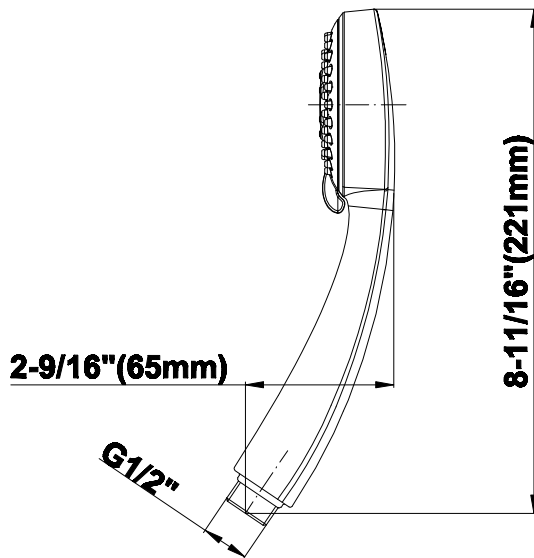

G-8664

Multifunction Handshower

Product Features

- Switch between 2 spray patterns
- Shower hose not included
- Handshower flow rate ≤ 1.5 max gpm
- CALGreen compliant

Available Finishes

- Polished Chrome G-8664-PC
- Steelnox® G-8664-SN

Warranty

- Limited lifetime warranty

For complete warranty information go to <http://www.graff-faucets.com/en/info/faqs>

Ø3-5/15" (Ø84mm)