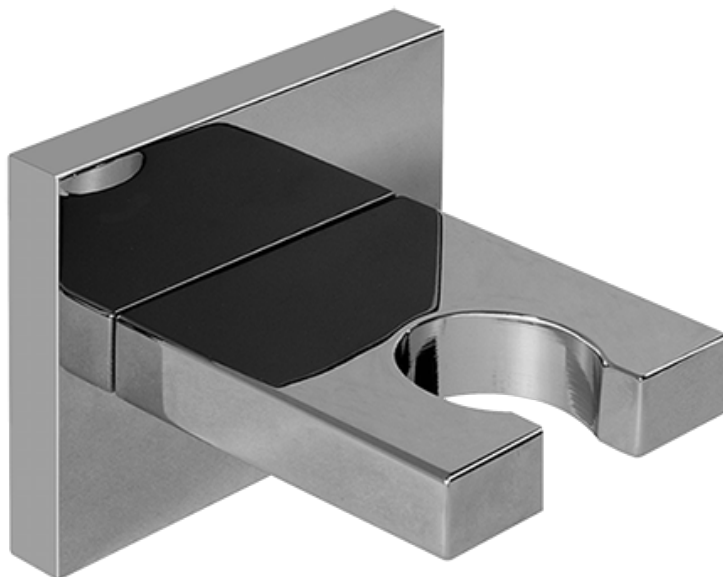

Finishes

Brushed
Nickel

Polished
Chrome

Steelnox®
(Satin Nickel)

G-7055

1/2" Rough Valve w/Diverter

Product Features

- Anti-scald protection
- 1/2" universal inlets/outlets with male threads
- Built-in service stops
- Push-button diverter
- For use with tub & shower configuration
- Supplied with protective plastic guard

- Brass spiral flexible hose with conical nut

Finishes

Brushed
Nickel

Polished
Chrome

Steelnix®
(Satin Nickel)

Product Features

- Brass spiral flexible hose with conical nut

Warranty

* Special order finish- call for availability

SHOWER
Contemporary Square Wall
Bracket for Handshower
G-8632

GRAFF[®]

Information

- Solid brass construction

Finishes

Brushed
Nickel

Polished
Chrome

Steelnox[®]
(Satin Nickel)

G-8632

Contemporary Square Wall Bracket for Handshower

Product Features

- Solid brass construction

Available Finishes

- Polished Chrome
G-8632-PC
- Steelnox[®]
G-8632-SN

Warranty