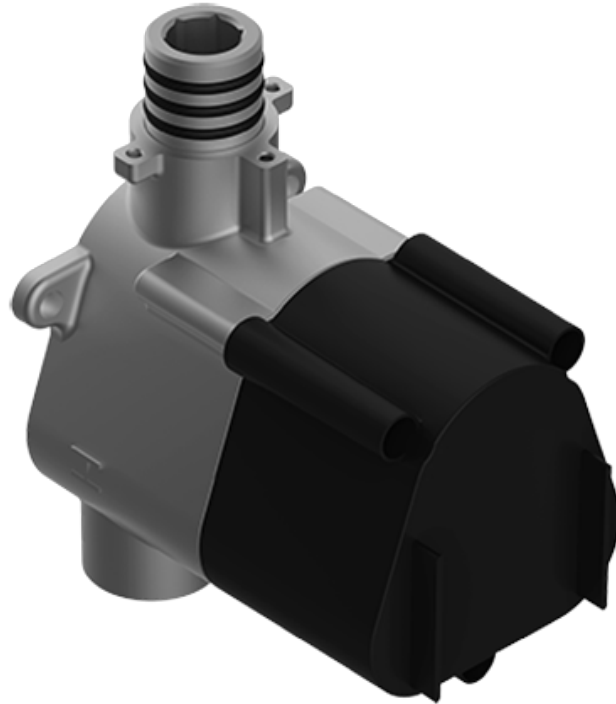

## Information

- 3/4" thermostatic valve and trim and 3-way diverter valve and trim
- 8" rain showerhead with 12" wall-mounted shower arm
- Showerhead features no-clog, easy-clean spray nozzles
- Flush-mounted swivel body sprays (3 pieces)
- Handshower set with wall bracket and 59" hose (PVD finishes use 59" flex hose)
- Optional extension kit
- Flow rates: showerhead  $\leq 1.8$  max gpm, handshower  $\leq 1.5$  max gpm, body sprays  $\leq 1.5$  max gpm each

SHOWER  
Harley M-Series Thermostatic  
Valve Trim with Handle

GRAFF®

**Information**

- Single metal handle
- Decorative trim plate
- Use with G-8006 Thermostatic Rough Valve

**Finishes**

## HARLEY Series

SHOWER  
Thermostatic Rough Valve  
**G-8006**