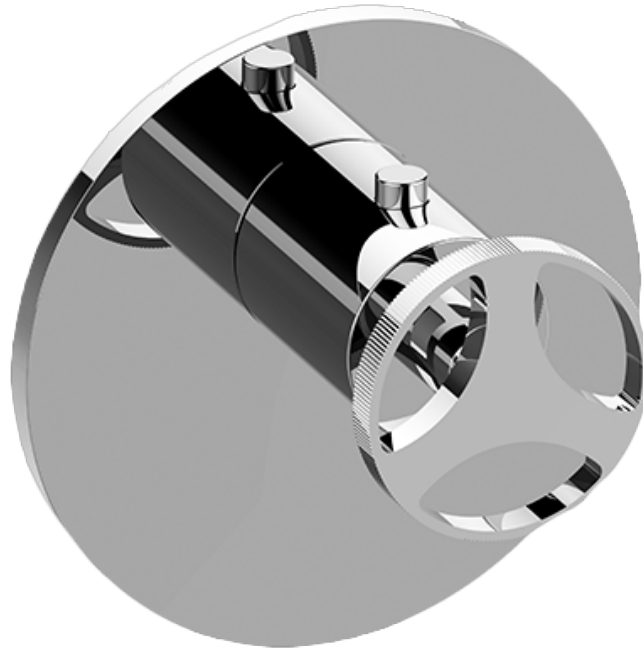

SHOWER  
M-Series Full Thermostatic  
Shower System  
**GL2.122SG-C19E0**

---

**GRAFF®**

## Information

- 3/4" thermostatic valve and trim and 3-way diverter valve and trim
- 8" rain showerhead with 12" wall-mounted shower arm
- Showerhead features no-clog, easy-clean spray nozzles
- Flush-mounted swivel body sprays (3 pieces)
- Handshower set with wall bracket and 59" hose (PVD finishes use 59" flex hose)
- Optional extension kit
- Flow rates: showerhead  $\leq 1.8$  max gpm, handshower  $\leq 1.5$  max gpm, body sprays  $\leq 1.5$  max gpm each

SHOWER  
Harley M-Series Thermostatic  
Valve Trim with Handle

GRAFF®

**Information**

- Single metal handle
- Decorative trim plate
- Use with G-8006 Thermostatic Rough Valve

**Finishes**

## HARLEY Series

SHOWER  
Thermostatic Rough Valve  
**G-8006**