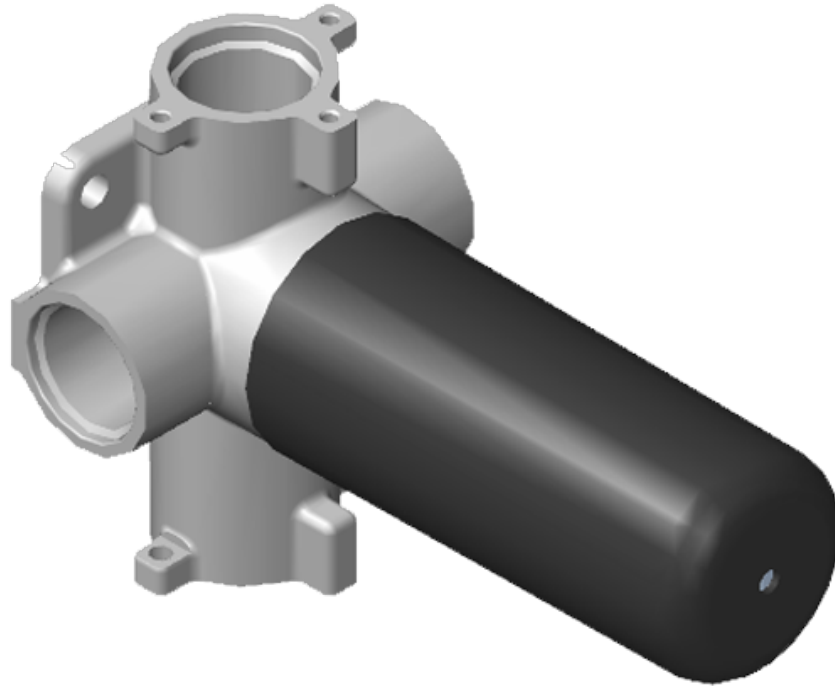

[www.graff-faucets.com](http://www.graff-faucets.com) | phone: 800-954-4723

SHOWER  
 Three-Way Diverter Control Valve  
 WITH Off Function (No Pass-  
 Through)  
**G-8053**

**Information**

- ~11.4 gpm @ 60 psi
- 3/4" universal inlets/outlets with female threads
- Operates one function at a time
- Stacking inlet feature
- Supplied with protective plastic cover
- CALGreen compliant depending on functions