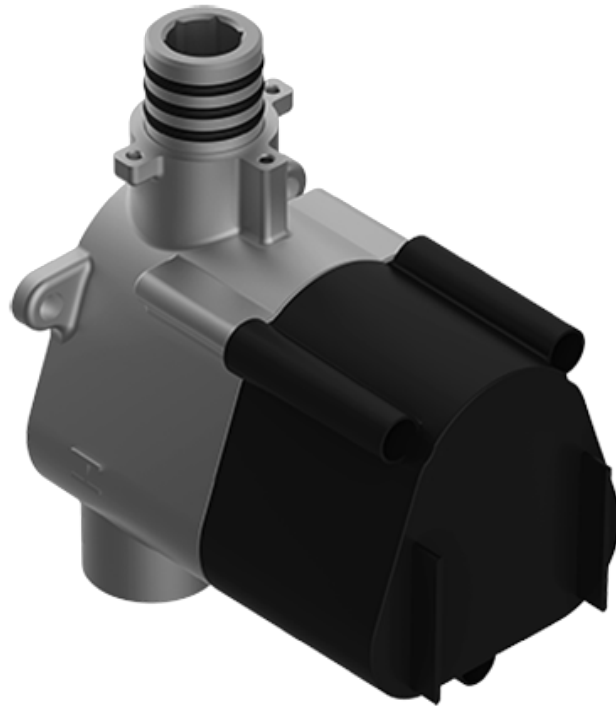

SHOWER
M-Series Thermostatic Shower
System - Tub and Shower with
Handshower
GL3.612WV-RH0

GRAFF®

Information

- 3/4" thermostatic valve and trim
- 3/4" stop/volume control and 3-way shared diverter valve
- 8" showerhead with 12" wall-mounted shower arm
- Showerhead features no-clog, easy-clean spray nozzles
- Handshower set with wall-mounted slide bar and 59" hose (PVD finishes use 59" flex hose)
- 6" contemporary tub spout
- Optional extension kit
- Flow rates: showerhead ≤ 1.8 max gpm, handshower ≤ 1.5 max gpm

SHOWER
Thermostatic Rough Valve
G-8006

Information

- 12.9 gpm @ 60 psi
- 3/4" universal inlets
- Built-in service stops
- Stacking outlet feature
- Complete serviceability from front of all units
- Supplied with protective plastic cover
- CalGreen compliant dependent on functions

Finishes

G-8006

M-Series

3/4" Concealed Thermostatic Rough Valve

Product Features

- 12.9 gpm @ 60 psi
- 3/4" universal inlets
- Built-in service stops
- Stacking outlet feature
- Complete serviceability from front of all units
- Supplied with protective plastic cover
- CalGreen compliant dependent on functions

www.graff-faucets.com | phone: 800-954-4723

SHOWER
 Three-Way Shared Function
 Diverter Control Valve WITHOUT
 Off Function (No Pass-Through)
G-8053S

Information

- ~11 gpm @ 60 psi
- 3/4" universal inlets/outlets with female threads
- Operates one function separately or two functions together
- Recommended to use with G-8077 Stop/Volume Control Valve
- Stacking inlet feature
- Supplied with protective plastic cover