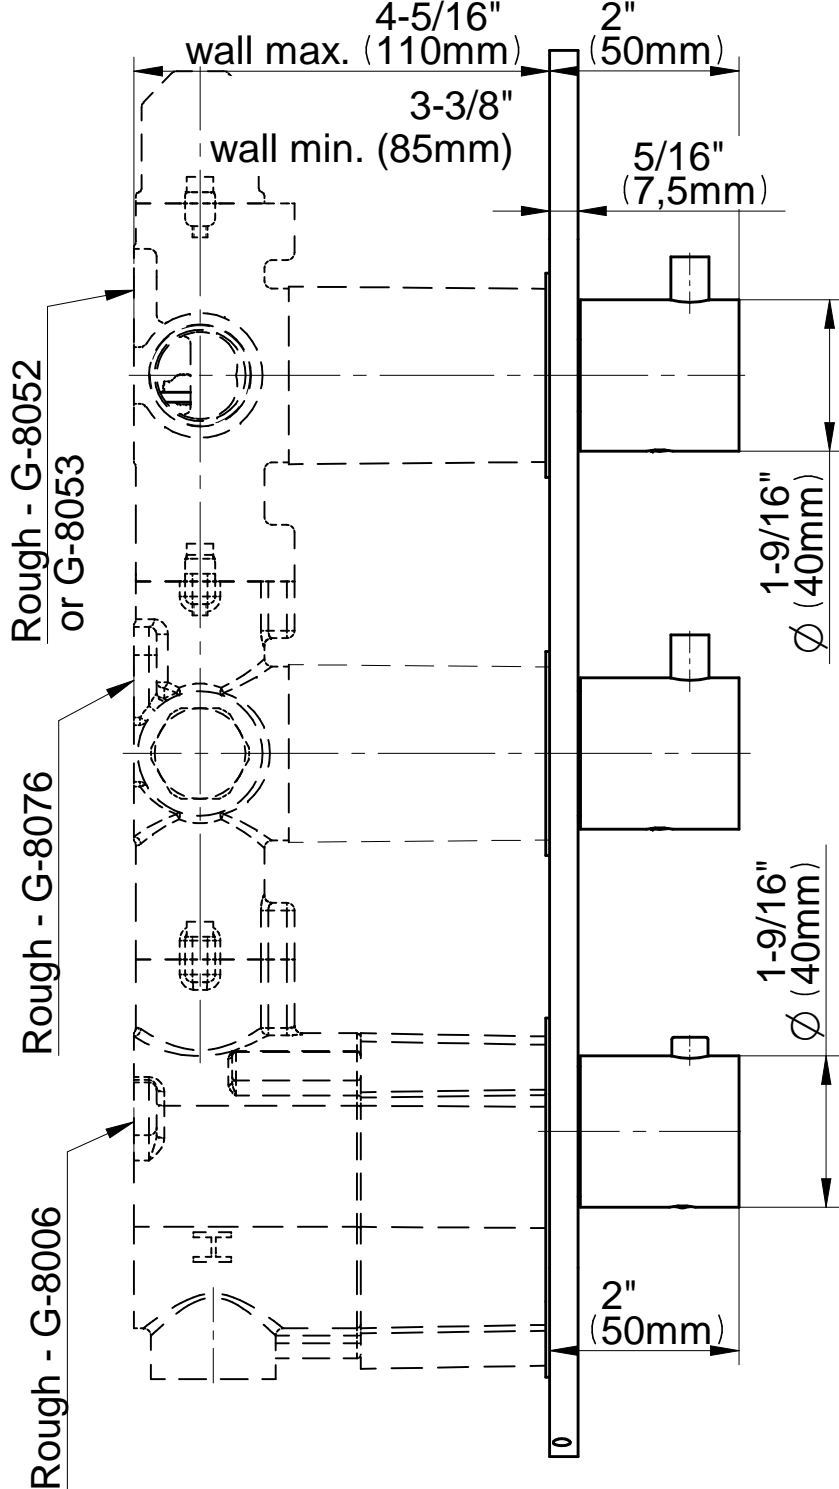

SHOWER
M-Series Thermostatic Shower
System - Tub and Shower with
Handshower
GL3.612WV-RH0

GRAFF®

Information

- 3/4" thermostatic valve and trim
- 3/4" stop/volume control and 3-way shared diverter valve
- 8" showerhead with 12" wall-mounted shower arm
- Showerhead features no-clog, easy-clean spray nozzles
- Handshower set with wall-mounted slide bar and 59" hose (PVD finishes use 59" flex hose)
- 6" contemporary tub spout
- Optional extension kit
- Flow rates: showerhead ≤ 1.8 max gpm, handshower ≤ 1.5 max gpm

www.graff-faucets.com | phone: 800-954-4723

SHOWER
 Three-Way Shared Function
 Diverter Control Valve WITHOUT
 Off Function (No Pass-Through)
G-8053S

Information

- ~11 gpm @ 60 psi
- 3/4" universal inlets/outlets with female threads
- Operates one function separately or two functions together
- Recommended to use with G-8077 Stop/Volume Control Valve
- Stacking inlet feature
- Supplied with protective plastic cover

SHOWER
 Stop/Volume Control Rough Valve
G-8077

Information

- 18.1 gpm @ 60 psi
- 3/4" universal inlets/outlets with female threads
- Stacking inlet and outlet feature
- Supplied with protective plastic cover
- CalGreen compliant dependent on functions