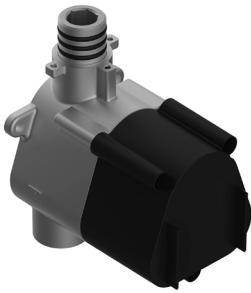

SHOWER
M-Series Thermostatic Shower
System - Tub and Shower with
Handshower
GL3.612WV-RH0

GRAFF®

Information

- 3/4" thermostatic valve and trim
- 3/4" stop/volume control and 3-way shared diverter valve
- 8" showerhead with 12" wall-mounted shower arm
- Showerhead features no-clog, easy-clean spray nozzles
- Handshower set with wall-mounted slide bar and 59" hose (PVD finishes use 59" flex hose)
- 6" contemporary tub spout
- Optional extension kit
- Flow rates: showerhead ≤ 1.8 max gpm, handshower ≤ 1.5 max gpm

SHOWER
Thermostatic Rough Valve
G-8006

Information

- 12.9 gpm @ 60 psi
- 3/4" universal inlets
- Built-in service stops
- Stacking outlet feature
- Complete serviceability from front of all units
- Supplied with protective plastic cover
- CalGreen compliant dependent on functions

Finishes

G-8006

M-Series

3/4" Concealed Thermostatic Rough Valve

Product Features

- 12.9 gpm @ 60 psi
- 3/4" universal inlets
- Built-in service stops
- Stacking outlet feature
- Complete serviceability from front of all units
- Supplied with protective plastic cover
- CalGreen compliant dependent on functions

www.graff-faucets.com | phone: 800-954-4723

SHOWER
 Three-Way Shared Function
 Diverter Control Valve WITHOUT
 Off Function (No Pass-Through)
G-8053S

Information

- ~11 gpm @ 60 psi
- 3/4" universal inlets/outlets with female threads
- Operates one function separately or two functions together
- Recommended to use with G-8077 Stop/Volume Control Valve
- Stacking inlet feature
- Supplied with protective plastic cover