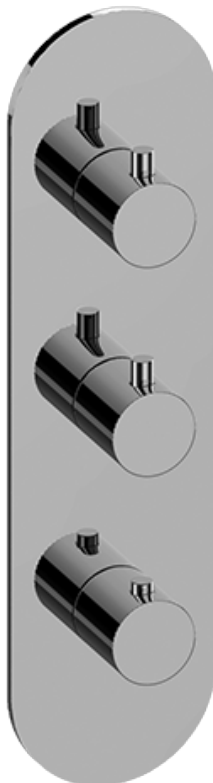

SHOWER
M-Series Thermostatic Shower
System - Tub and Shower with
Handshower
GL3.612WV-RH0

GRAFF®

Information

- 3/4" thermostatic valve and trim
- 3/4" stop/volume control and 3-way shared diverter valve
- 8" showerhead with 12" wall-mounted shower arm
- Showerhead features no-clog, easy-clean spray nozzles
- Handshower set with wall-mounted slide bar and 59" hose (PVD finishes use 59" flex hose)
- 6" contemporary tub spout
- Optional extension kit
- Flow rates: showerhead ≤ 1.8 max gpm, handshower ≤ 1.5 max gpm

www.graff-faucets.com | phone: 800-954-4723

SHOWER
 Three-Way Shared Function
 Diverter Control Valve WITHOUT
 Off Function (No Pass-Through)
G-8053S

Information

- ~11 gpm @ 60 psi
- 3/4" universal inlets/outlets with female threads
- Operates one function separately or two functions together
- Recommended to use with G-8077 Stop/Volume Control Valve
- Stacking inlet feature
- Supplied with protective plastic cover

Finishes

Unfinished Unfinished Architectural
Brass Brushed Brass White

G-8053S

3-way Diverter Valve - Rough - M-Series

SHOWER
M-Series Round Thermostatic
3-Hole Trim Plate and Handle
G-8056-RH0-T

Information

- Three metal handles
- Decorative trim plate
- Use with G-8006, G-8076 and G-8052 or G-8053 thermostatic rough valves
- To complete package, you must order rough valves

Finishes

G-8056-RH/RH1-T

Round Three Holes Trim Plate - M-Series