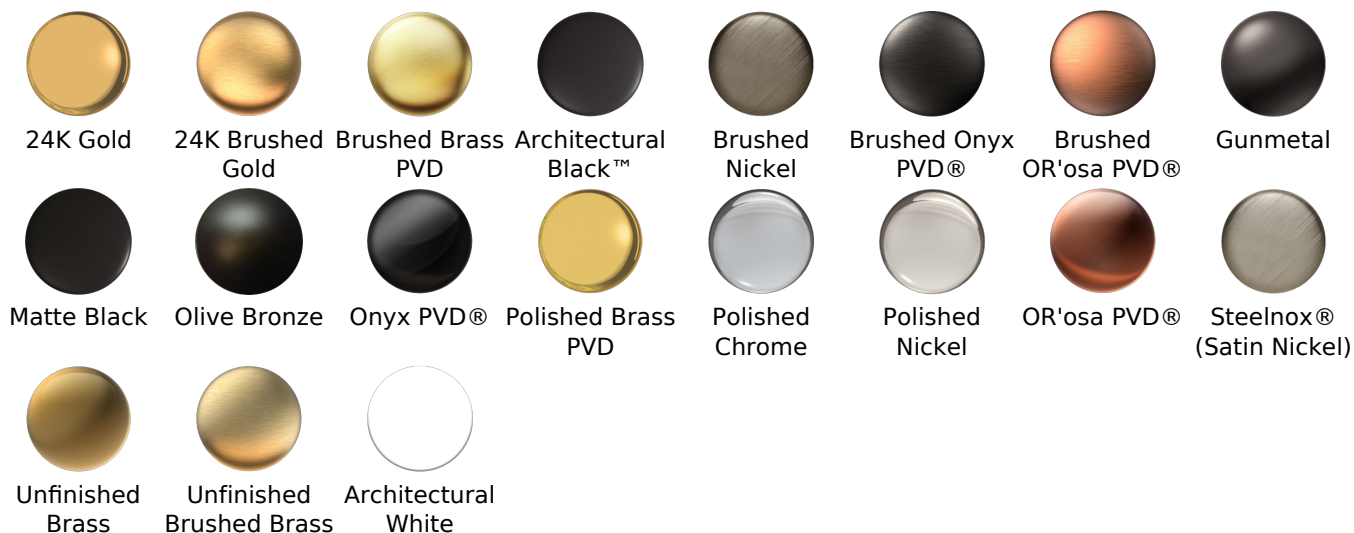

SHOWER
M-Series Round Thermostatic
3-Hole Trim Plate and Handle
G-8056-RH0-T

Information

- Three metal handles
- Decorative trim plate
- Use with G-8006, G-8076 and G-8052 or G-8053 thermostatic rough valves
- To complete package, you must order rough valves

Finishes