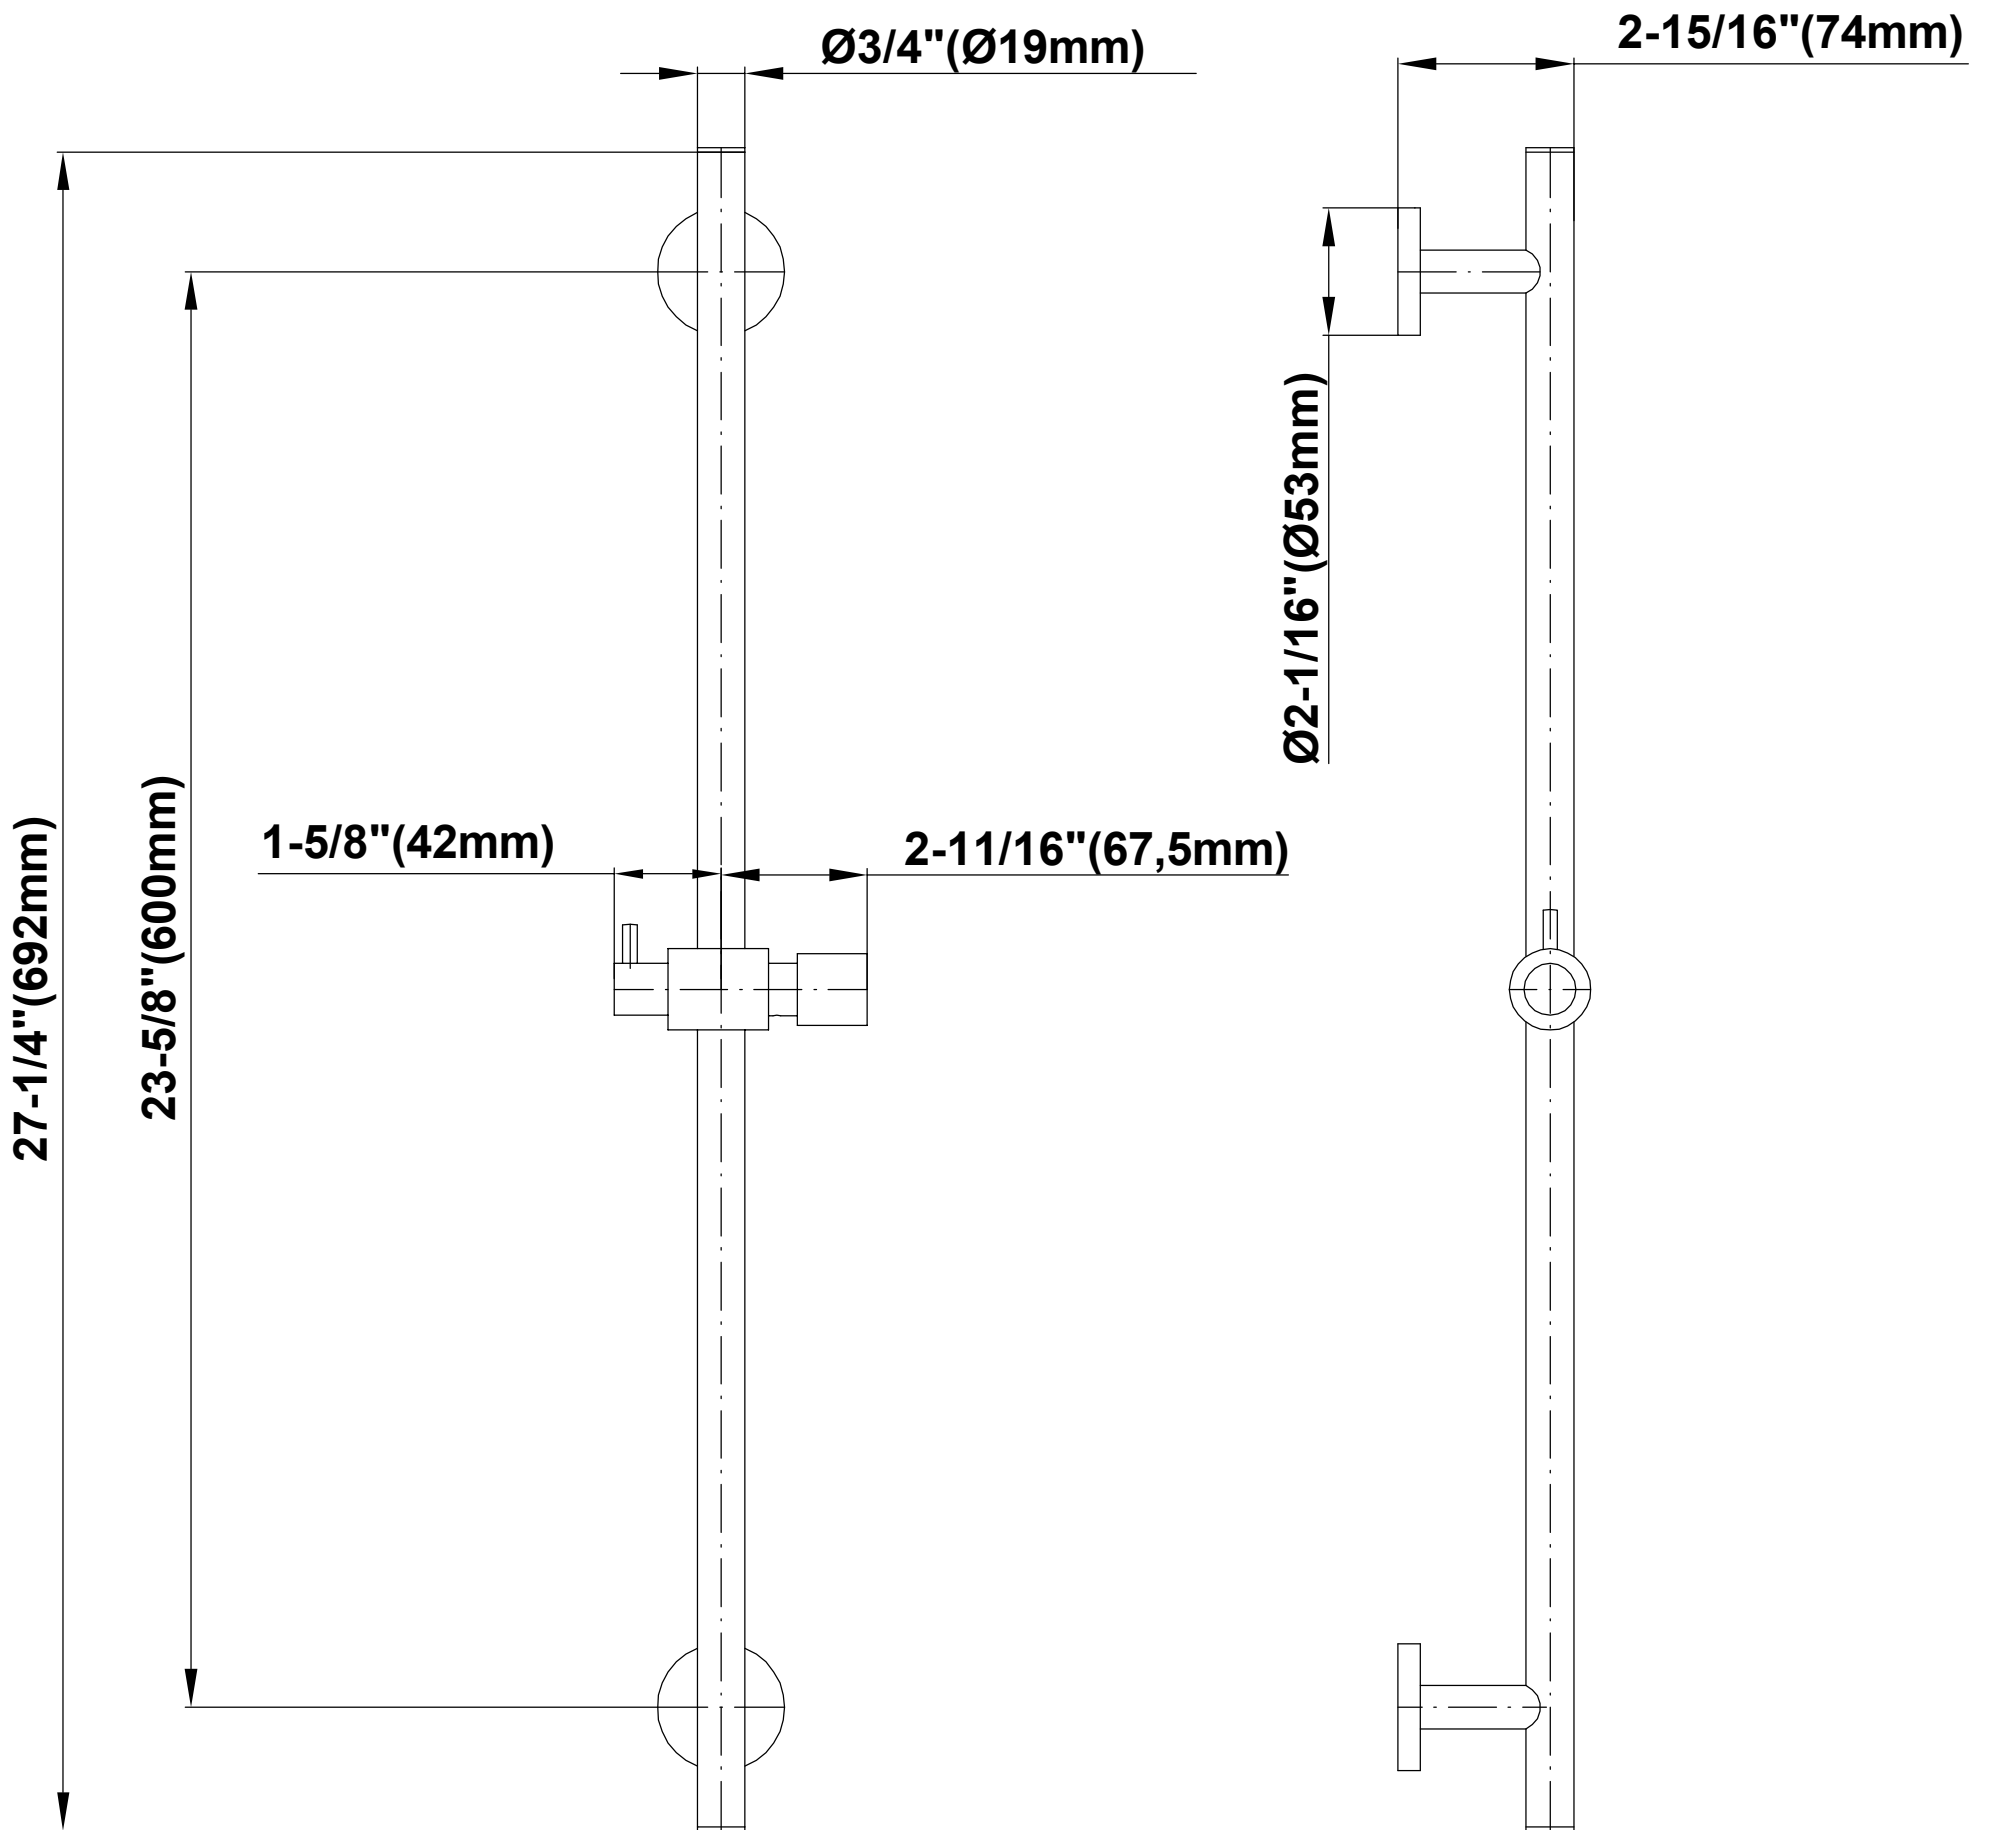

SHOWER
M-Series Thermostatic Shower
System - Tub and Shower with
Handshower
GL3.612WV-RH0

GRAFF®

Information

- 3/4" thermostatic valve and trim
- 3/4" stop/volume control and 3-way shared diverter valve
- 8" showerhead with 12" wall-mounted shower arm
- Showerhead features no-clog, easy-clean spray nozzles
- Handshower set with wall-mounted slide bar and 59" hose (PVD finishes use 59" flex hose)
- 6" contemporary tub spout
- Optional extension kit
- Flow rates: showerhead ≤ 1.8 max gpm, handshower ≤ 1.5 max gpm

SHOWER
 Contemporary Wall-Mounted Slide
 Bar
G-8641

Information

- 27 1/4" tall wall-mounted slide bar
- Adjustable bracket fits all hoses with conical nut

Finishes

G - 864 1

SHOWER
 Contemporary Round Handshower
G-8714