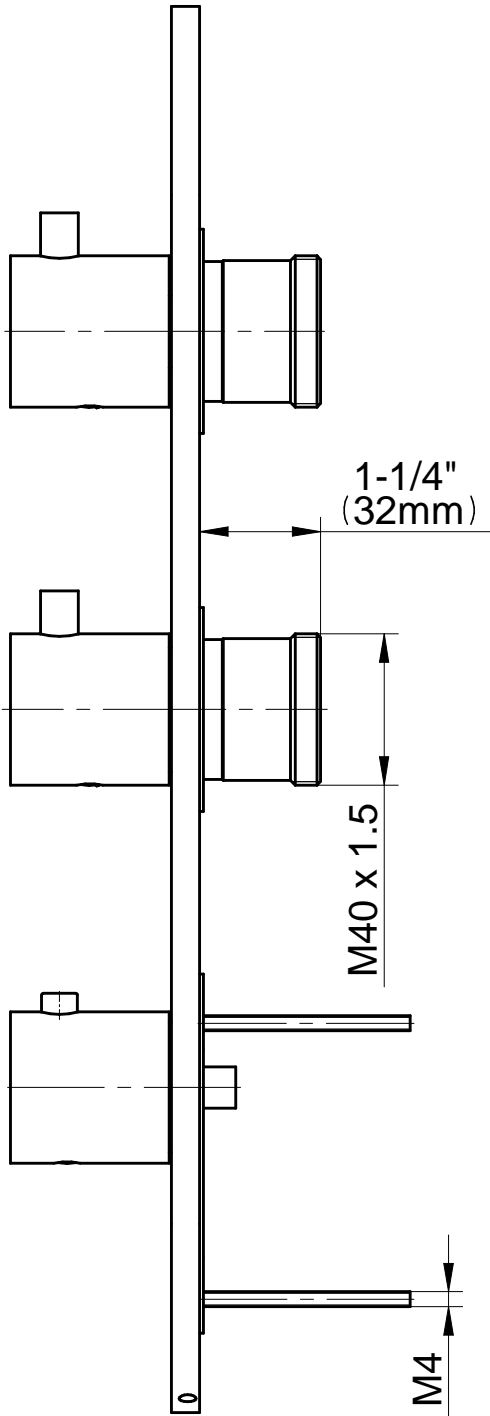

SHOWER
M-Series Thermostatic Shower
System - Tub and Shower with
Handshower
GL3.612WV-RH0

GRAFF®

Information

- 3/4" thermostatic valve and trim
- 3/4" stop/volume control and 3-way shared diverter valve
- 8" showerhead with 12" wall-mounted shower arm
- Showerhead features no-clog, easy-clean spray nozzles
- Handshower set with wall-mounted slide bar and 59" hose (PVD finishes use 59" flex hose)
- 6" contemporary tub spout
- Optional extension kit
- Flow rates: showerhead ≤ 1.8 max gpm, handshower ≤ 1.5 max gpm

www.graff-faucets.com | phone: 800-954-4723

SHOWER
 Three-Way Shared Function
 Diverter Control Valve WITHOUT
 Off Function (No Pass-Through)
G-8053S

Information

- ~11 gpm @ 60 psi
- 3/4" universal inlets/outlets with female threads
- Operates one function separately or two functions together
- Recommended to use with G-8077 Stop/Volume Control Valve
- Stacking inlet feature
- Supplied with protective plastic cover

SHOWER
 Stop/Volume Control Rough Valve
G-8077

Information

- 18.1 gpm @ 60 psi
- 3/4" universal inlets/outlets with female threads
- Stacking inlet and outlet feature
- Supplied with protective plastic cover
- CalGreen compliant dependent on functions