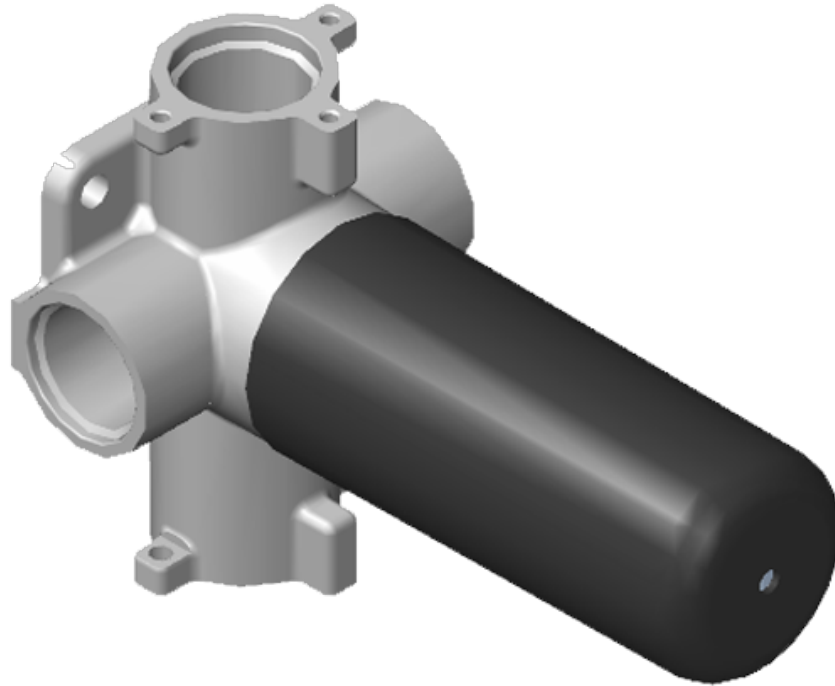

SHOWER
M-Series Thermostatic Shower
System - Tub and Shower with
Handshower
GL3.612WV-RH0

GRAFF®

Information

- 3/4" thermostatic valve and trim
- 3/4" stop/volume control and 3-way shared diverter valve
- 8" showerhead with 12" wall-mounted shower arm
- Showerhead features no-clog, easy-clean spray nozzles
- Handshower set with wall-mounted slide bar and 59" hose (PVD finishes use 59" flex hose)
- 6" contemporary tub spout
- Optional extension kit
- Flow rates: showerhead ≤ 1.8 max gpm, handshower ≤ 1.5 max gpm

SHOWER
Thermostatic Rough Valve
G-8006

Information

- 12.9 gpm @ 60 psi
- 3/4" universal inlets
- Built-in service stops
- Stacking outlet feature
- Complete serviceability from front of all units
- Supplied with protective plastic cover
- CalGreen compliant dependent on functions

Finishes

G-8006

M-Series

3/4" Concealed Thermostatic Rough Valve

Product Features

- 12.9 gpm @ 60 psi
- 3/4" universal inlets
- Built-in service stops
- Stacking outlet feature
- Complete serviceability from front of all units
- Supplied with protective plastic cover
- CalGreen compliant dependent on functions

www.graff-faucets.com | phone: 800-954-4723

SHOWER
 Three-Way Shared Function
 Diverter Control Valve WITHOUT
 Off Function (No Pass-Through)
G-8053S

Information

- ~11 gpm @ 60 psi
- 3/4" universal inlets/outlets with female threads
- Operates one function separately or two functions together
- Recommended to use with G-8077 Stop/Volume Control Valve
- Stacking inlet feature
- Supplied with protective plastic cover