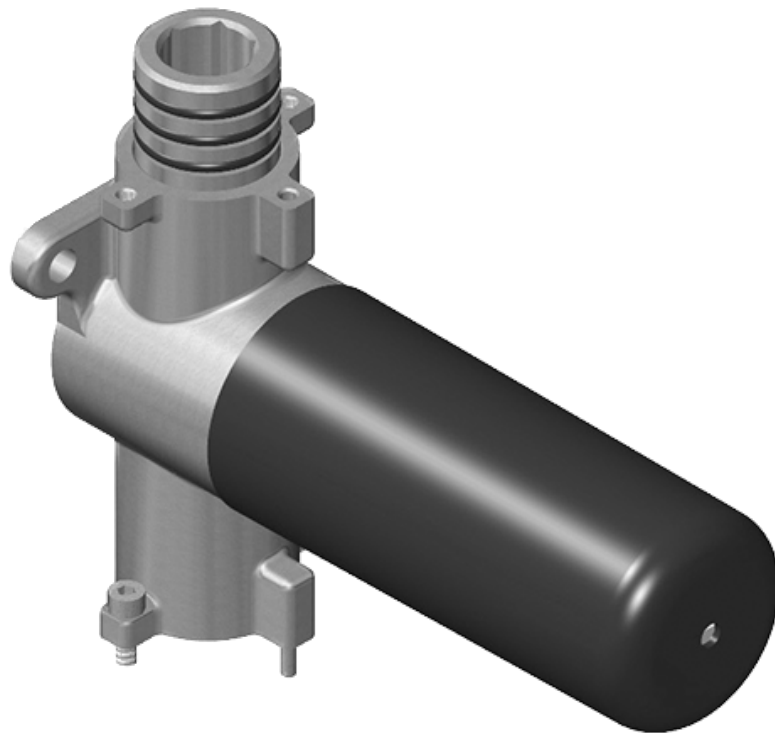

Finishes

G-8006

M-Series

3/4" Concealed Thermostatic Rough Valve

Product Features

- 12.9 gpm @ 60 psi
- 3/4" universal inlets
- Built-in service stops
- Stacking outlet feature
- Complete serviceability from front of all units
- Supplied with protective plastic cover
- CalGreen compliant dependent on functions

www.graff-faucets.com | phone: 800-954-4723

SHOWER
 Three-Way Shared Function
 Diverter Control Valve WITHOUT
 Off Function (No Pass-Through)
G-8053S

Information

- ~11 gpm @ 60 psi
- 3/4" universal inlets/outlets with female threads
- Operates one function separately or two functions together
- Recommended to use with G-8077 Stop/Volume Control Valve
- Stacking inlet feature
- Supplied with protective plastic cover

- Three metal handles
- Decorative trim plate
- Use with G-8006, G-8076 and G-8052 or G-8053 thermostatic rough valves
- To complete package, you must order rough valves

Finishes

G-8056-RH/RH1-T

Round Three Holes Trim Plate - M-Series

SHOWER
 Stop/Volume Control Rough Valve
G-8077

Information

- 18.1 gpm @ 60 psi
- 3/4" universal inlets/outlets with female threads
- Stacking inlet and outlet feature
- Supplied with protective plastic cover
- CalGreen compliant dependent on functions