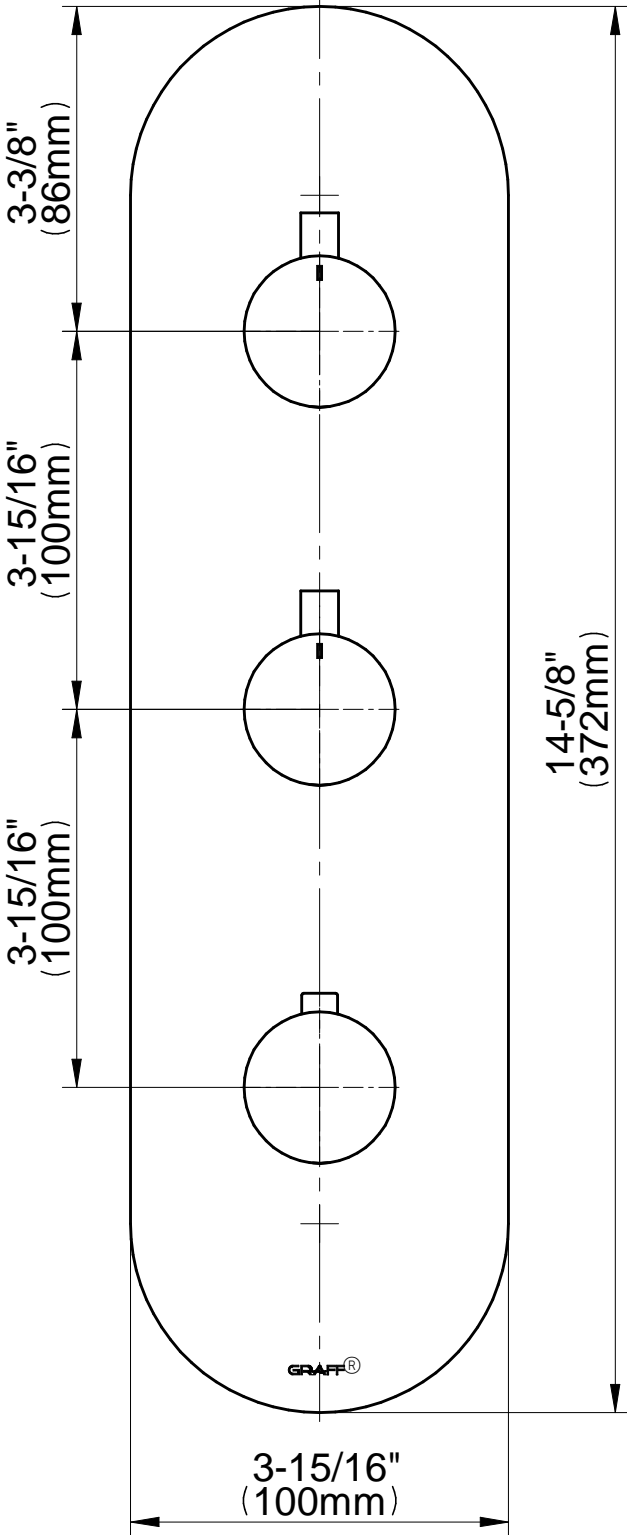

SHOWER
M-Series Thermostatic Shower
System - Tub and Shower with
Handshower
GL3.612WV-RH0

GRAFF®

Information

- 3/4" thermostatic valve and trim
- 3/4" stop/volume control and 3-way shared diverter valve
- 8" showerhead with 12" wall-mounted shower arm
- Showerhead features no-clog, easy-clean spray nozzles
- Handshower set with wall-mounted slide bar and 59" hose (PVD finishes use 59" flex hose)
- 6" contemporary tub spout
- Optional extension kit
- Flow rates: showerhead ≤ 1.8 max gpm, handshower ≤ 1.5 max gpm

www.graff-faucets.com | phone: 800-954-4723

SHOWER
 Three-Way Shared Function
 Diverter Control Valve WITHOUT
 Off Function (No Pass-Through)
G-8053S

Information

- ~11 gpm @ 60 psi
- 3/4" universal inlets/outlets with female threads
- Operates one function separately or two functions together
- Recommended to use with G-8077 Stop/Volume Control Valve
- Stacking inlet feature
- Supplied with protective plastic cover

SHOWER
 Stop/Volume Control Rough Valve
G-8077

Information

- 18.1 gpm @ 60 psi
- 3/4" universal inlets/outlets with female threads
- Stacking inlet and outlet feature
- Supplied with protective plastic cover
- CalGreen compliant dependent on functions