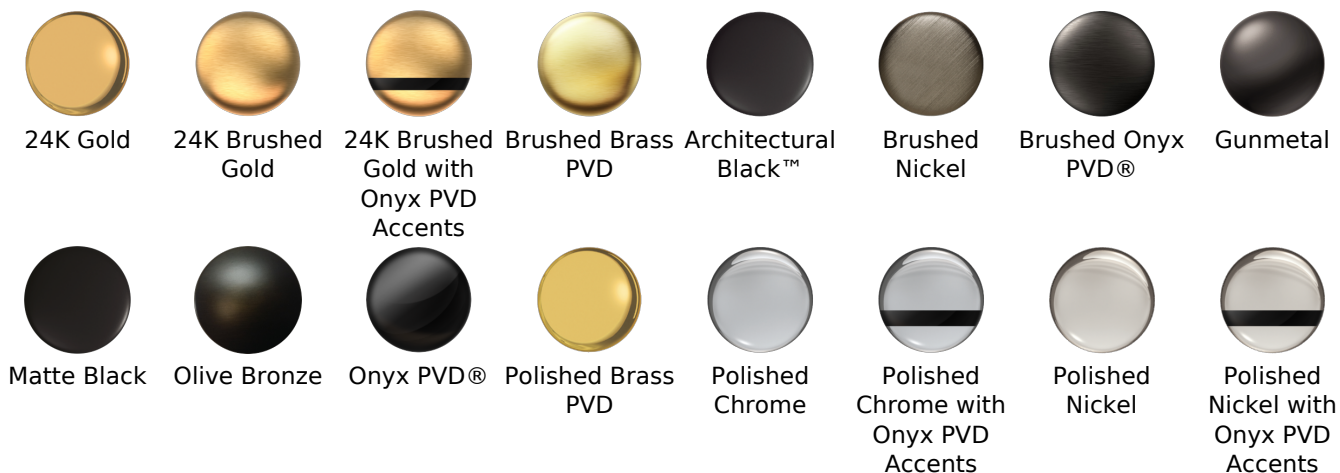

24K Brushed Gold with Onyx PVD Accents

Brushed Brass PVD

Architectural Black™

Brushed Nickel

Brushed Onyx PVD®

Gunmetal

Matte Black

Olive Bronze

Onyx PVD®

Polished Brass PVD

Polished Chrome

Polished Chrome with Onyx PVD Accents

Polished Nickel

Polished Nickel with Onyx PVD Accents

Architectural

White

**Finishes**

							
24K Gold	24K Brushed Gold	24K Brushed Gold with Onyx PVD Accents	Brushed Brass PVD	Architectural Black™	Brushed Nickel	Brushed Onyx PVD®	Gunmetal
							
Matte Black	Olive Bronze	Onyx PVD®	Polished Brass PVD	Polished Chrome	Polished Chrome with Onyx PVD Accents	Polished Nickel	Polished Nickel with Onyx PVD Accents

**Finishes**

Architectural  
White