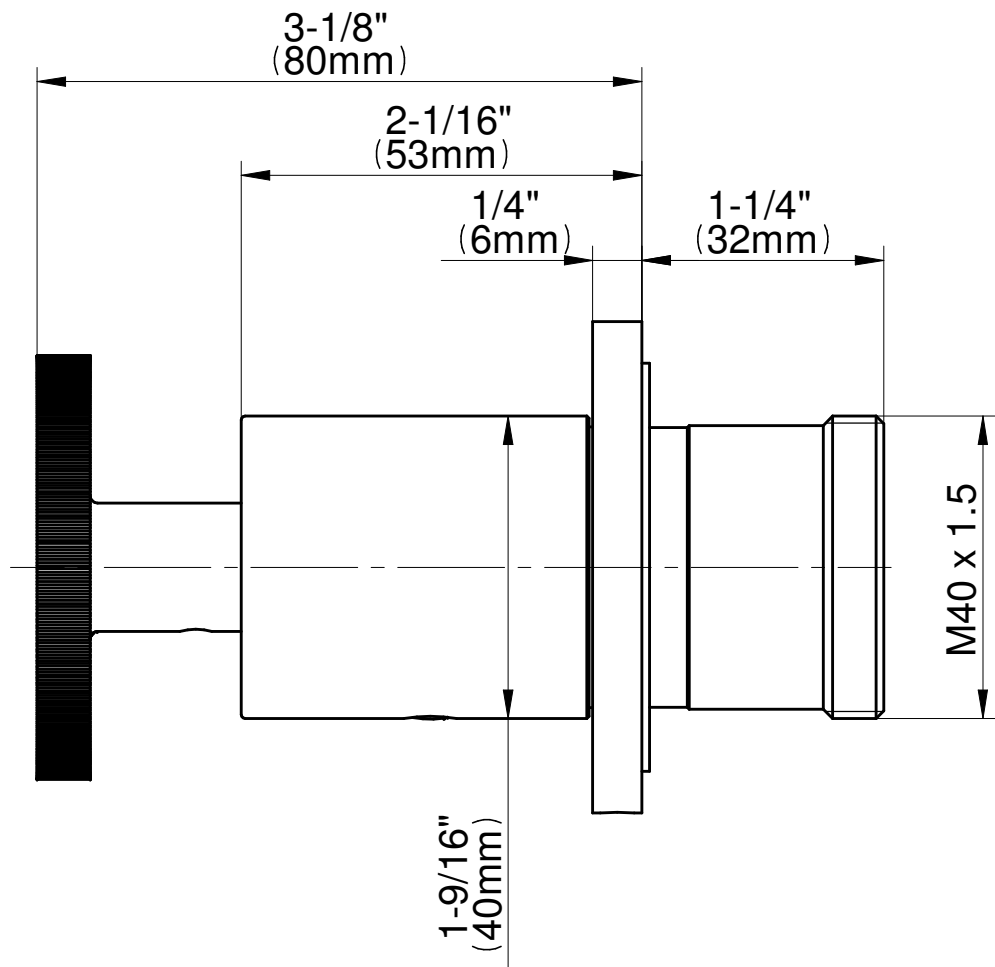

G-8097-C19E1

HARLEY Series