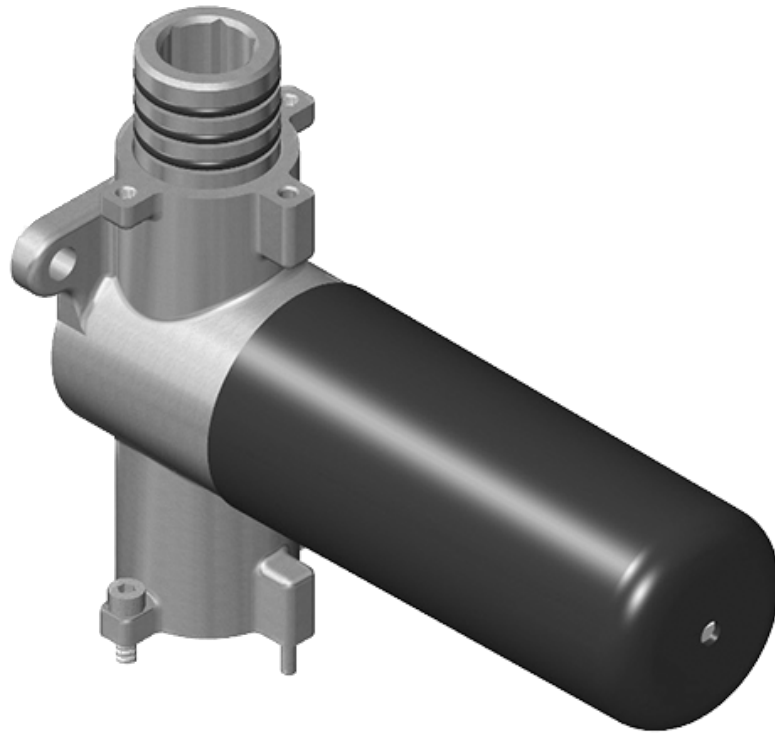

SHOWER
Stop/Volume Control Rough Valve
G-8077

Information

- 18.1 gpm @ 60 psi
- 3/4" universal inlets/outlets with female threads
- Stacking inlet and outlet feature
- Supplied with protective plastic cover
- CalGreen compliant dependent on functions

Finishes

24K Gold	24K Brushed Gold	24K Brushed Gold with Onyx PVD Accents	Brushed Brass PVD	Architectural Black™	Brushed Nickel	Brushed Onyx PVD®	Gunmetal
Matte Black	Olive Bronze	Onyx PVD®	Polished Brass PVD	Polished Chrome	Polished Chrome with Onyx PVD Accents	Polished Nickel	Polished Nickel with Onyx PVD Accents