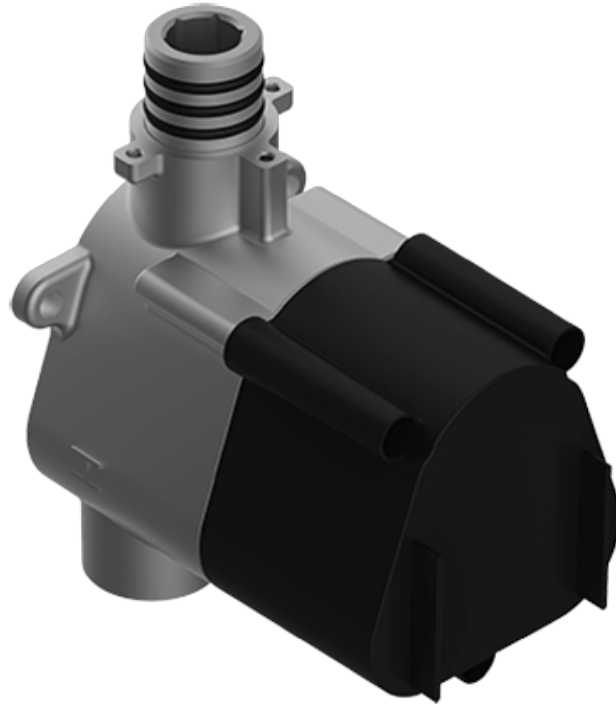

## Information

- 3/4" thermostatic valve and trim
- 3/4" stop/volume control valve and 3-way diverter valve and trims
- 8" showerhead with 12" wall-mounted shower arm
- Showerhead features no-clog, easy-clean spray nozzles
- Handshower set with wall-mounted slide bar and 59" hose (PVD finishes use 59" flex hose)
- 8" matching tub spout
- Flow rates: showerhead  $\leq 1.8$  max gpm, handshower  $\leq 1.5$  max gpm
- CALGreen

SHOWER  
 Harley M-Series Thermostatic  
 Valve Trim with Handle

**Information**

- Single metal handle
- Decorative trim plate
- Use with G-8006 Thermostatic Rough Valve

**Finishes**

24K Gold

24K Brushed Gold

## HARLEY Series

SHOWER  
Thermostatic Rough Valve  
**G-8006**

**GRAFF®**

**Information**

- 12.9 gpm @ 60 psi
- 3/4" universal inlets
- Built-in service stops
- Stacking outlet feature
- Complete serviceability from front of all units
- Supplied with protective plastic cover
- CalGreen compliant dependent on functions