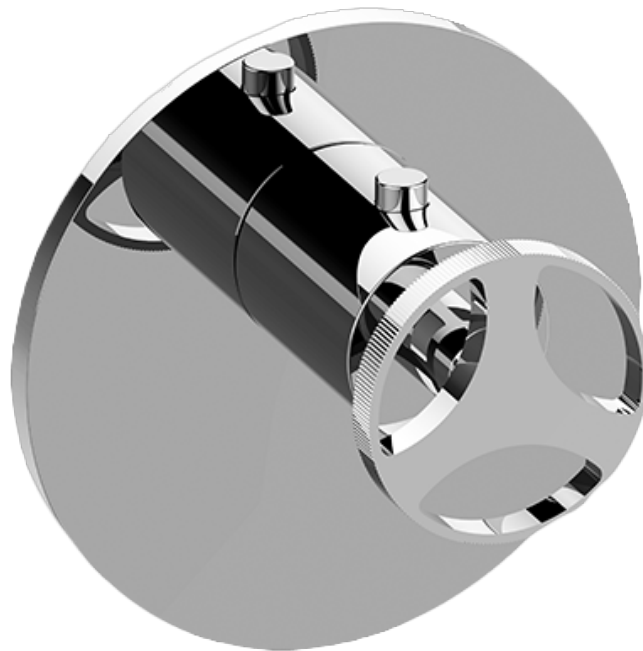

SHOWER  
Harley M-Series Thermostatic  
Shower System - Tub and Shower  
with Handshower  
**GL3.J42ST-C19E0**

---

**GRAFF®**

## Information

- 3/4" thermostatic valve and trim
- 3/4" stop/volume control valve and 3-way diverter valve and trims
- 8" showerhead with 12" wall-mounted shower arm
- Showerhead features no-clog, easy-clean spray nozzles
- Handshower set with wall-mounted slide bar and 59" hose (PVD finishes use 59" flex hose)
- 8" matching tub spout
- Flow rates: showerhead  $\leq 1.8$  max gpm, handshower  $\leq 1.5$  max gpm
- CALGreen

SHOWER  
 Harley M-Series Thermostatic  
 Valve Trim with Handle

**Information**

- Single metal handle
- Decorative trim plate
- Use with G-8006 Thermostatic Rough Valve

**Finishes**

24K Gold

24K Brushed Gold