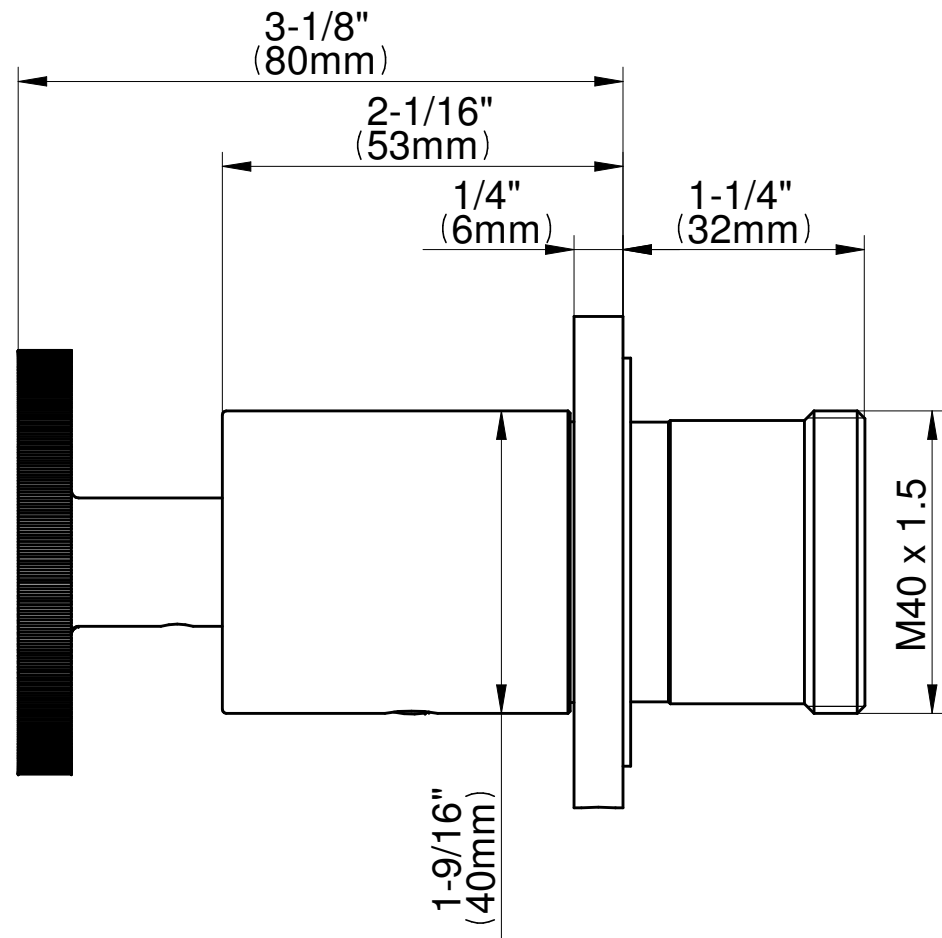

G-8069-C19E1

HARLEY Series