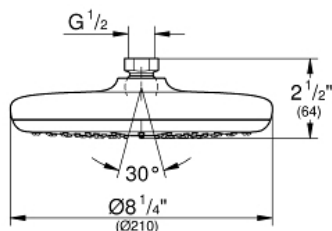

Product Description:
Head Shower 1 Spray

Standard Specification:

- Rain spray pattern (1 spray-rain)
- Diameter 8 1/4"
- Rotating ball joint $\pm 15^\circ$
- 1/2" Connection thread
- **GROHE EcoJoy** 1.8 gpm (6.6 l/min) flow limiter
- **GROHE DreamSpray** perfect spray pattern
- **GROHE StarLight** finish
- **SpeedClean**[®] anti-lime system
- Inner WaterGuide for a longer life
- Suitable for instantaneous heater
- Min. recommended pressure: 15 psi