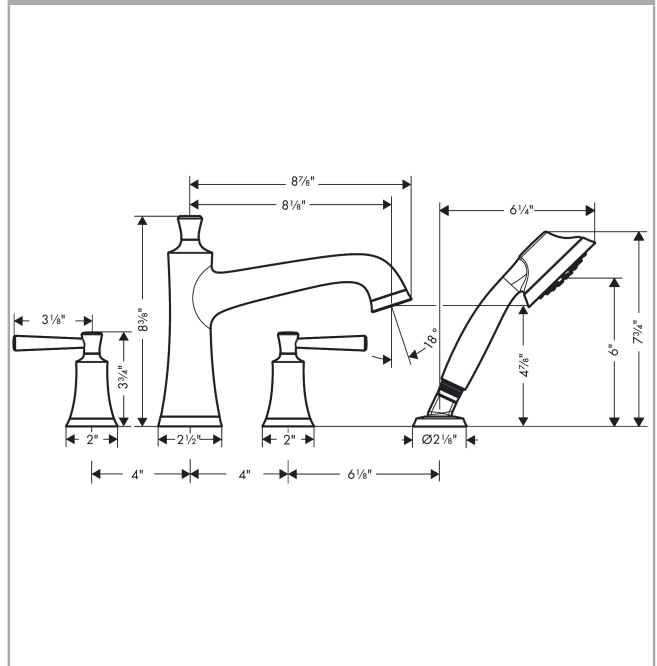

**Joleena**  
**4-Hole Roman Tub Set Trim with 1.75 GPM Handshower**  
 Finishes : **brushed nickel** Part no. : **04777820**

**Description**

**Features**

- spray type hand shower: Full
- Flow: 5.55 GPM (21 L/Min)
- flow rate for bath spout at 3 bar: 5.55 GPM (21 L/Min)
- flow rate of hand shower at 3 bar: 1.75 GPM (6.6 L/Min)
- 90° ceramic valves
- Integrated double backflow prevention

**Item details**

List Price \$ 667.00

**Compliance**

**Product image**

**Scale drawing**

**Joleena**  
**4-Hole Roman Tub Set Trim with 1.75 GPM Handshower**  
 Finishes : **brushed nickel** Part no. : **04777820**

Exploded drawing

Year of production: >01/20

**Joleena**

**4-Hole Roman Tub Set Trim with 1.75 GPM Handshower**

Finishes : **brushed nickel** Part no. : **04777820**

**Spare parts list**

Year of production: >01/20

Pos.	Description	Part no.	Price	PU
1	spout cpl.	93548820	-	1
2	aerator M22x1	93543821	-	1
3	escutcheon for spout	93544820	-	1
4	handle	93542820	-	1
5	handshower	04782820	-	1
6	seal	98058000	-	1
7	shower holder	28071820	-	1
8	set of non return valves DW 15	94074000	-	1
9	escutcheon for shower holder	93547820	-	1