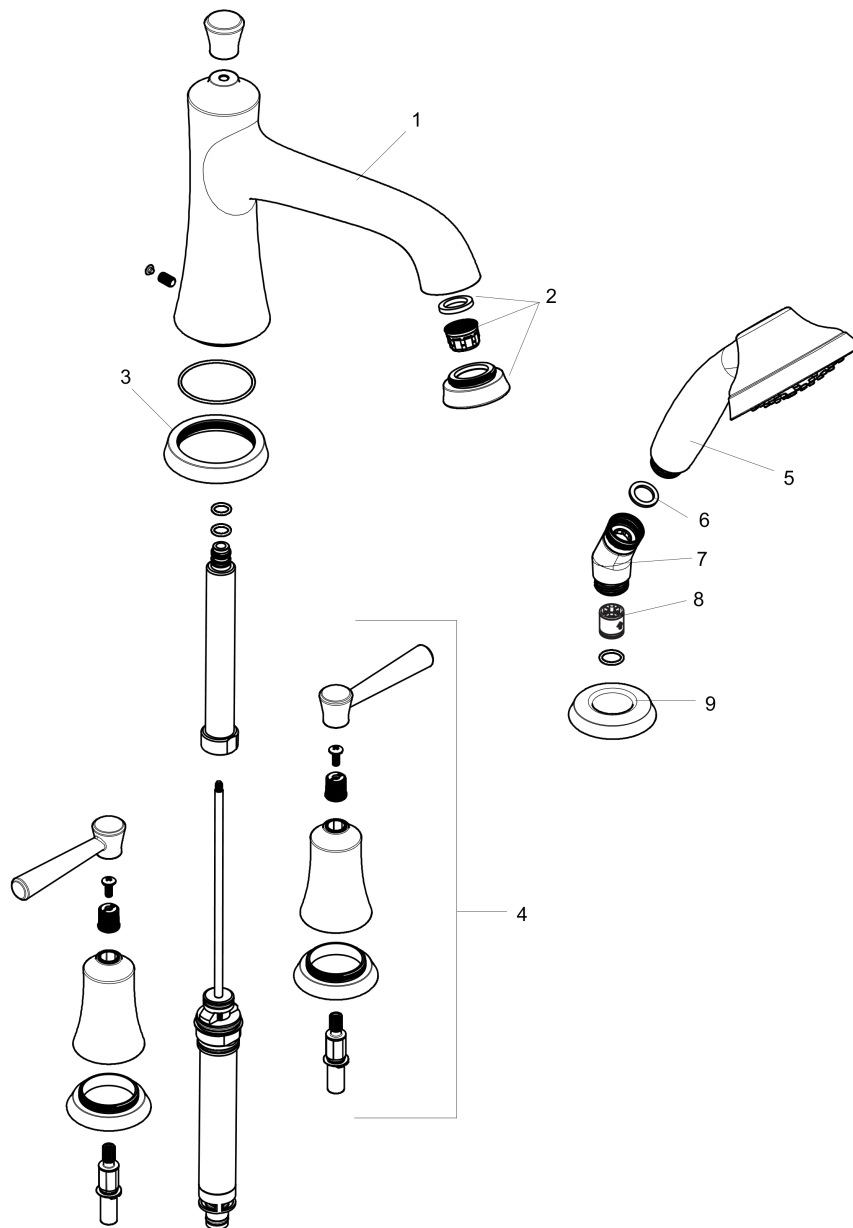

**Joleena**  
**4-Hole Roman Tub Set Trim with 1.75 GPM Handshower**  
 Finishes : **brushed nickel** Part no. : **04777820**

**Description**

**Features**

- spray type hand shower: Full
- Flow: 5.55 GPM (21 L/Min)
- flow rate for bath spout at 3 bar: 5.55 GPM (21 L/Min)
- flow rate of hand shower at 3 bar: 1.75 GPM (6.6 L/Min)
- 90° ceramic valves
- Integrated double backflow prevention

**Item details**

List Price \$ 667.00

**Compliance**

**Product image**

**Scale drawing**

**Joleena**  
**4-Hole Roman Tub Set Trim with 1.75 GPM Handshower**  
 Finishes : **brushed nickel** Part no. : **04777820**

Exploded drawing

Year of production: >01/20

**Joleena**

**4-Hole Roman Tub Set Trim with 1.75 GPM Handshower**

Finishes : **brushed nickel** Part no. : **04777820**

**Spare parts list**

Year of production: >01/20

Pos.	Description	Part no.	Price	PU
1	spout cpl.	93548820	-	1
2	aerator M22x1	93543821	-	1
3	escutcheon for spout	93544820	-	1
4	handle	93542820	-	1
5	handshower	04782820	-	1
6	seal	98058000	-	1
7	shower holder	28071820	-	1
8	set of non return valves DW 15	94074000	-	1
9	escutcheon for shower holder	93547820	-	1