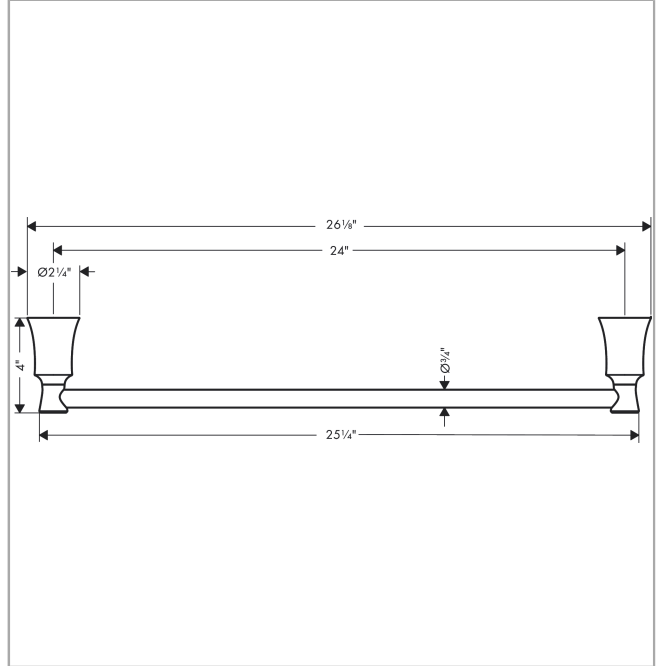

**Joleena**

**Towel Bar, 24"**

Finishes : **polished nickel** Part no. : **04785830**

**Description**

**Features**

- Wall-mounted
- Metal holder

**Item details**

List Price \$ 87.00

**Product image**

**Scale drawing**

**Joleena**

**Towel Bar, 24"**

Finishes : **polished nickel**

Part no. : **04785830**

**Exploded drawing**

Year of production: **>09/19**

**Joleena**  
**Towel Bar, 24"**  
 Finishes : **polished nickel**    Part no. : **04785830**

**Spare parts list**

Year of production: >**09/19**

<b>Pos.</b>	<b>Description</b>	<b>Part no.</b>	<b>Price</b>	<b>PU</b>
1	support element	93551000	-	1