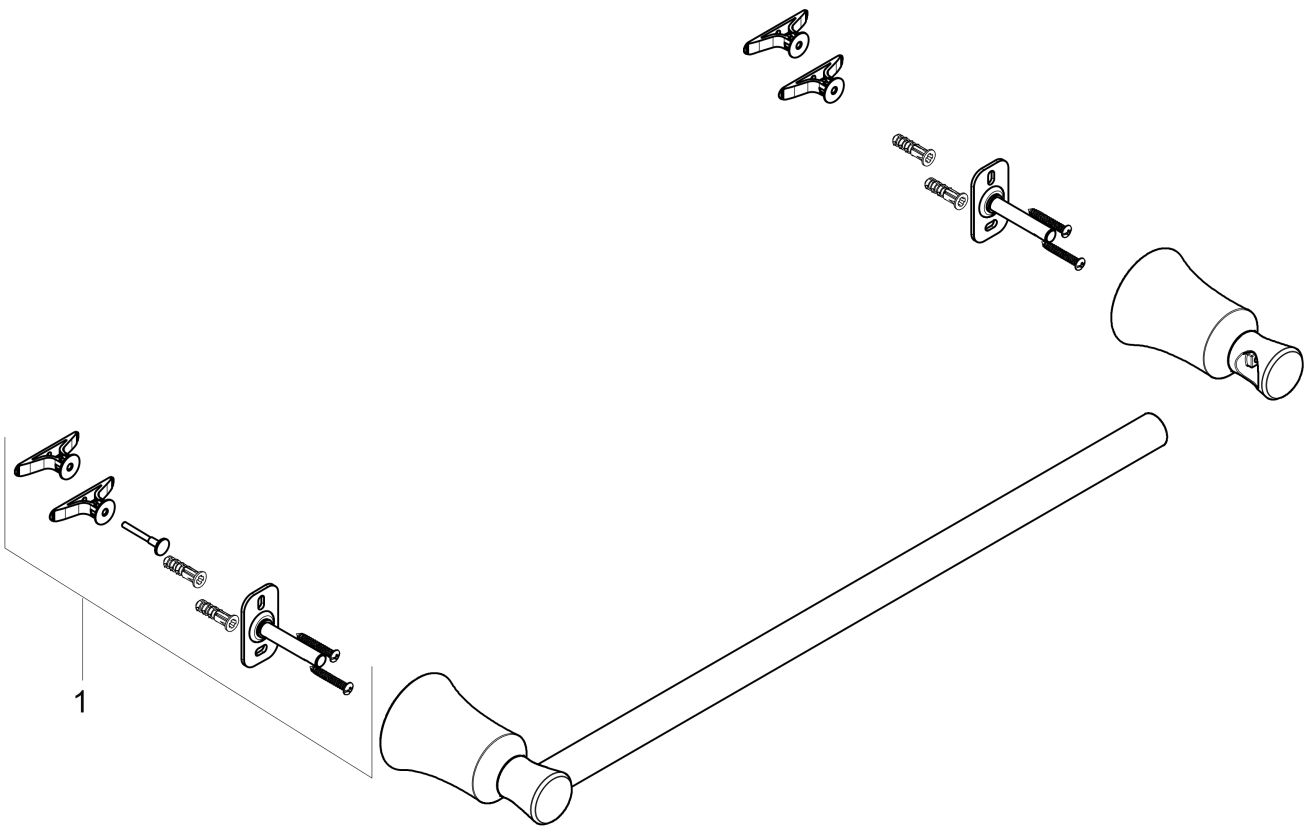

**Joleena**

**Towel Bar, 24"**

Finishes : **polished nickel** Part no. : **04785830**

**Description**

**Features**

- Wall-mounted
- Metal holder

**Item details**

List Price \$ 87.00

**Product image**

**Scale drawing**

**Joleena**

**Towel Bar, 24"**

Finishes : **polished nickel**

Part no. : **04785830**

**Exploded drawing**

Year of production: **>09/19**

**Joleena**  
**Towel Bar, 24"**  
 Finishes : **polished nickel**    Part no. : **04785830**

**Spare parts list**

Year of production: >**09/19**

<b>Pos.</b>	<b>Description</b>	<b>Part no.</b>	<b>Price</b>	<b>PU</b>
1	support element	93551000	-	1