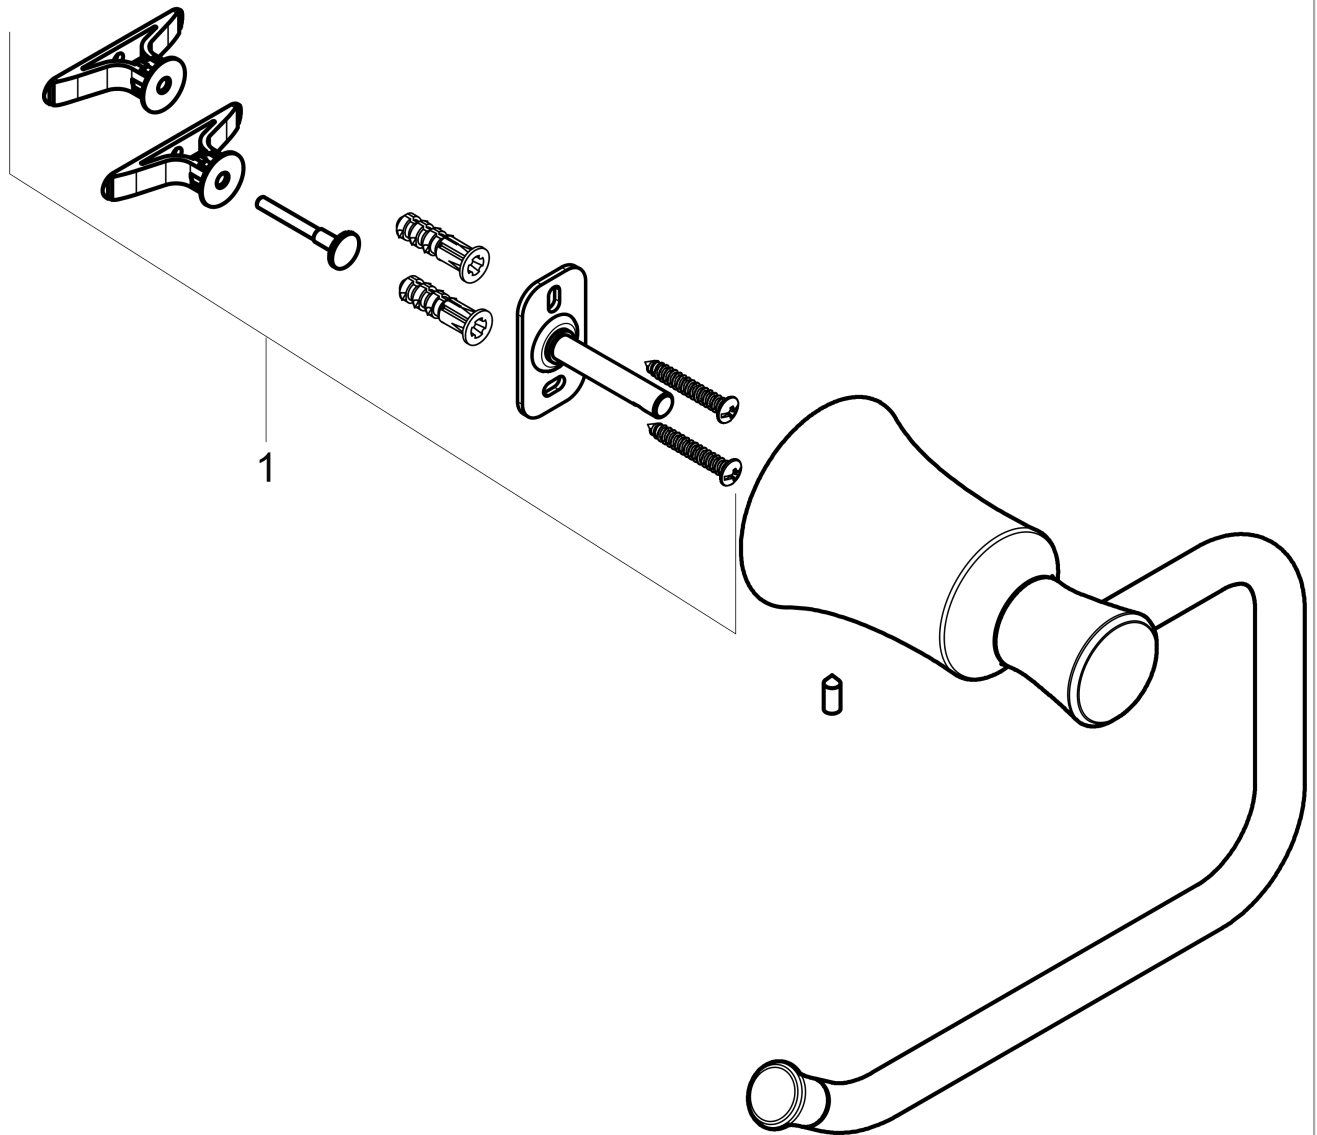

**Joleena
Toilet Paper Holder**

Finishes : **chrome** Part no. : **04787000**

Description

Features

- Metal holder
- Wall-mounted

Item details

List Price \$ 61.00

Product image

Scale drawing

Joleena
Toilet Paper Holder
Finishes : **chrome** Part no. : **04787000**

Exploded drawing

Year of production: >09/19

Joleena
Toilet Paper Holder
 Finishes : **chrome** Part no. : **04787000**

Spare parts list

Year of production: >09/19

Pos.	Description	Part no.	Price	PU
1	support element	93551000	-	1