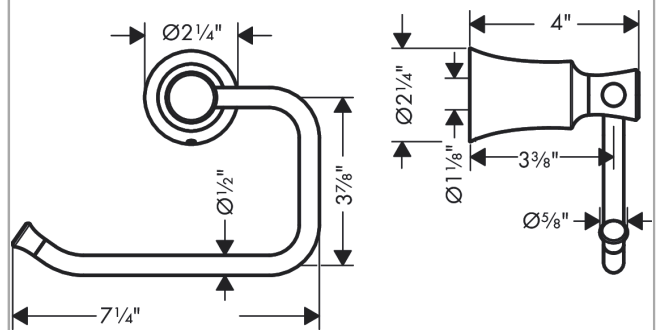

**Joleena
Toilet Paper Holder**

Finishes : **chrome** Part no. : **04787000**

Description

Features

- Metal holder
- Wall-mounted

Item details

List Price \$ 61.00

Product image

Scale drawing

Joleena
Toilet Paper Holder
Finishes : **chrome** Part no. : **04787000**

Exploded drawing

Year of production: >09/19

Joleena
Toilet Paper Holder
 Finishes : **chrome** Part no. : **04787000**

Spare parts list

Year of production: >09/19

Pos.	Description	Part no.	Price	PU
1	support element	93551000	-	1