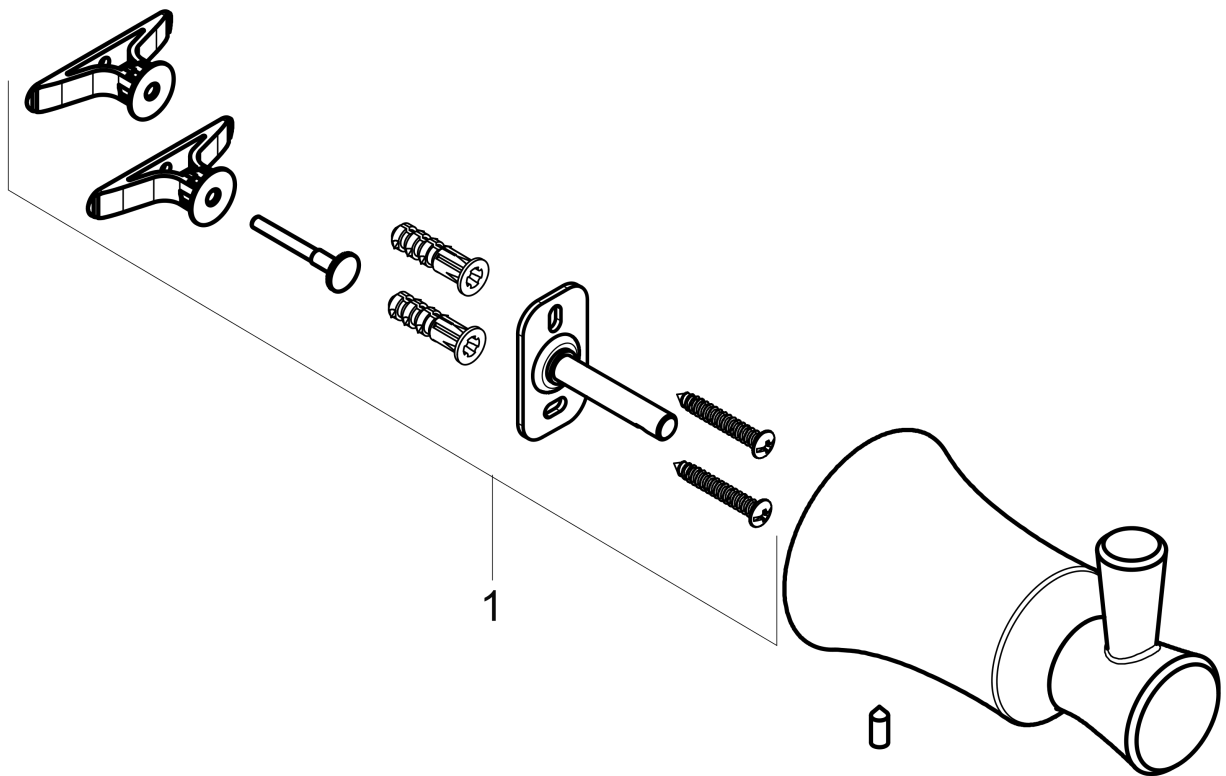

**Joleena  
Hook**

Finishes : **chrome**    Part no. : **04788000**

**Description**

**Features**

- Metal holder
- Wall-mounted

**Item details**

List Price \$ 26.00

**Product image**

**Scale drawing**

Joleena

Hook

Finishes : **chrome** Part no. : **04788000**

Exploded drawing

Year of production: >09/19

**Joleena**

**Hook**