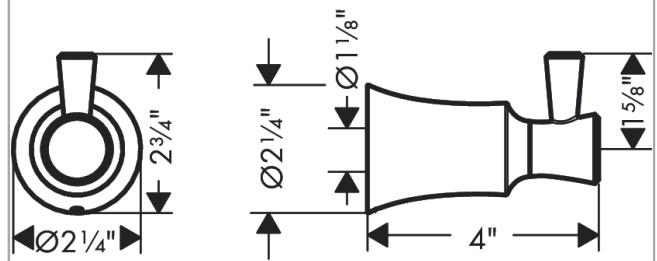

**Joleena  
Hook**

Finishes : **chrome**    Part no. : **04788000**

**Description**

**Features**

- Metal holder
- Wall-mounted

**Item details**

List Price \$ 26.00

**Product image**

**Scale drawing**

Joleena

Hook

Finishes : **chrome** Part no. : **04788000**

Exploded drawing

Year of production: >09/19

**Joleena**

**Hook**

Finishes : **chrome**    Part no. : **04788000**

**Spare parts list**

Year of production: **>09/19**

<b>Pos.</b>	<b>Description</b>	<b>Part no.</b>	<b>Price</b>	<b>PU</b>
1	support element	93551000	-	1