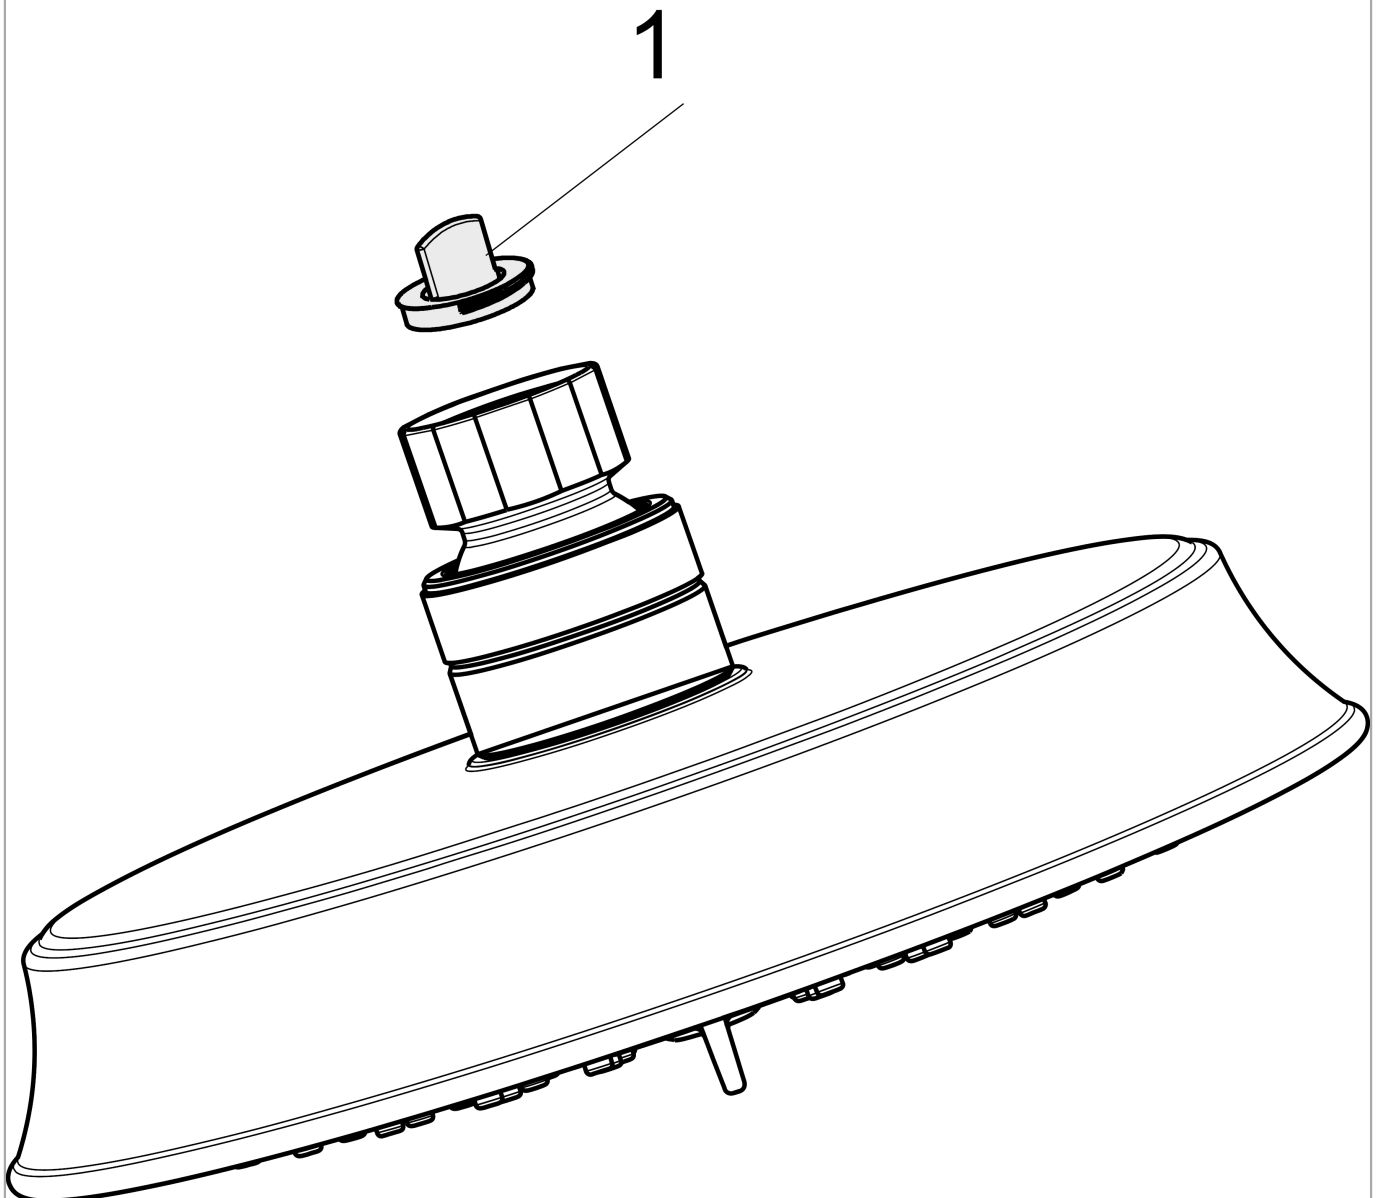

Raindance Classic
Showerhead 150 3-Jet, 1.75 GPM
 Finishes : **brushed nickel** Part no. : **04801820**

Description

Features

- Spray modes: RainAir, BalanceAir, Whirl
- 86 no-clog spray channels
- Flow: 1.75 GPM (6.6 L/Min)
- Fully-finished matching spray face

Item details

List Price \$ 380.00

Technology

Compliance

Product image

Scale drawing

Raindance Classic
Showerhead 150 3-Jet, 1.75 GPM
Finishes : **brushed nickel** Part no. : **04801820**

Exploded drawing

Year of production: >07/19

Raindance Classic
Showerhead 150 3-Jet, 1.75 GPM
 Finishes : **brushed nickel** Part no. : **04801820**

Spare parts list

Year of production: >07/19

Pos.	Description	Part no.	Price	PU
1	filter packing	88649000	-	1