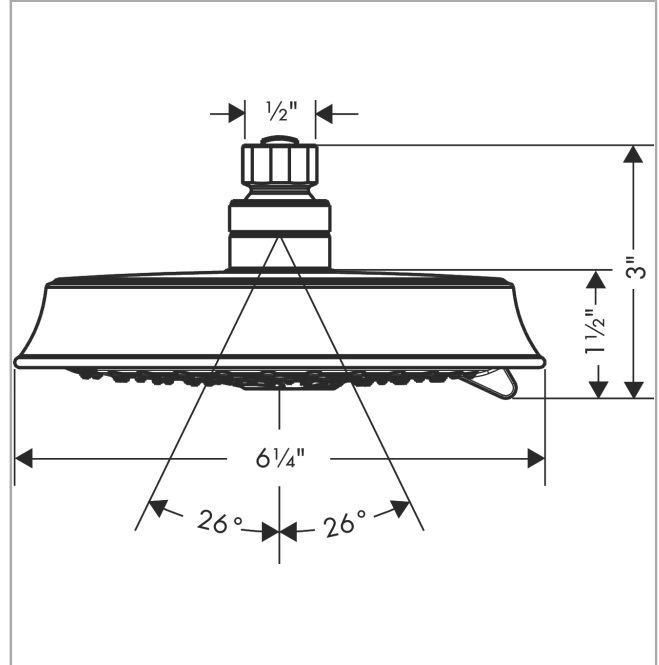

Raindance Classic
Showerhead 150 3-Jet, 1.75 GPM
 Finishes : **brushed nickel** Part no. : **04801820**

Description

Features

- Spray modes: RainAir, BalanceAir, Whirl
- 86 no-clog spray channels
- Flow: 1.75 GPM (6.6 L/Min)
- Fully-finished matching spray face

Item details

List Price \$ 380.00

Technology

Compliance

Product image

Scale drawing

Raindance Classic
Showerhead 150 3-Jet, 1.75 GPM
Finishes : **brushed nickel** Part no. : **04801820**

Exploded drawing

Year of production: >07/19

Raindance Classic
Showerhead 150 3-Jet, 1.75 GPM
 Finishes : **brushed nickel** Part no. : **04801820**

Spare parts list

Year of production: >07/19

Pos.	Description	Part no.	Price	PU
1	filter packing	88649000	-	1