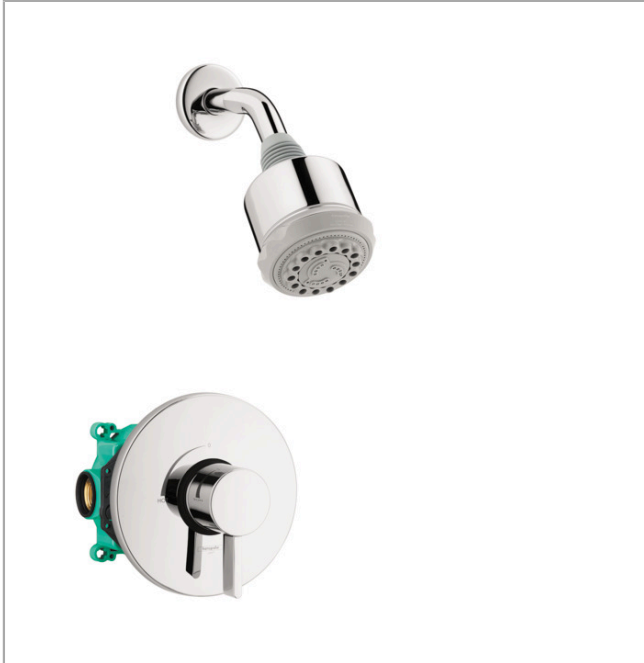

Clubmaster
Pressure Balance Shower Set with Rough, 2.5 GPM
 Finishes : **chrome** Part no. : **04907000**

Description

Features

- Consists of: Showerhead, Showerarm, Pressure balance trim, Rough
- Spray modes: Full, Pulsating Massage, Soft spray
- Number of sprays: 3 spray modes
- spray type alternation: adjustment with shift on overhead shower
- Ball-joint: Showerhead angle adjustable
- Flow: 2.5 GPM (9.5 L/Min)
- use of outlets: Temperature and on/off control for 1 outlet

Item details

List Price \$ 594.00

Technology

Compliance

Product image

Scale drawing

Clubmaster
Pressure Balance Shower Set with Rough, 2.5 GPM
 Finishes : **chrome** Part no. : **04907000**

Exploded drawing

Year of production: >08/20

Clubmaster

Pressure Balance Shower Set with Rough, 2.5 GPM

Finishes : **chrome** Part no. : **04907000**

Spare parts list

Year of production: >08/20

Pos.	Description	Part no.	Price	PU
1	base body	01850181	-	1
2	Finish set	04233000	-	1
3	shower arm	27411003	-	1
4	showerhead cpl.	28496001	-	1