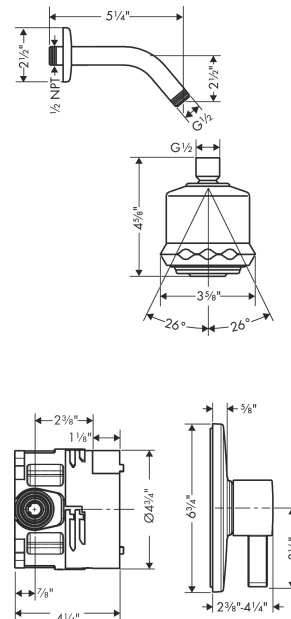

Clubmaster
Pressure Balance Shower Set with Rough, 2.5 GPM
 Finishes : **chrome** Part no. : **04907000**

Description

Features

- Consists of: Showerhead, Showerarm, Pressure balance trim, Rough
- Spray modes: Full, Pulsating Massage, Soft spray
- Number of sprays: 3 spray modes
- spray type alternation: adjustment with shift on overhead shower
- Ball-joint: Showerhead angle adjustable
- Flow: 2.5 GPM (9.5 L/Min)
- use of outlets: Temperature and on/off control for 1 outlet

Item details

List Price \$ 594.00

Technology

Compliance

Product image

Scale drawing

Clubmaster
Pressure Balance Shower Set with Rough, 2.5 GPM
 Finishes : **chrome** Part no. : **04907000**

Exploded drawing

Year of production: >08/20

Clubmaster

Pressure Balance Shower Set with Rough, 2.5 GPM

Finishes : **chrome** Part no. : **04907000**

Spare parts list

Year of production: >08/20

Pos.	Description	Part no.	Price	PU
1	base body	01850181	-	1
2	Finish set	04233000	-	1
3	shower arm	27411003	-	1
4	showerhead cpl.	28496001	-	1