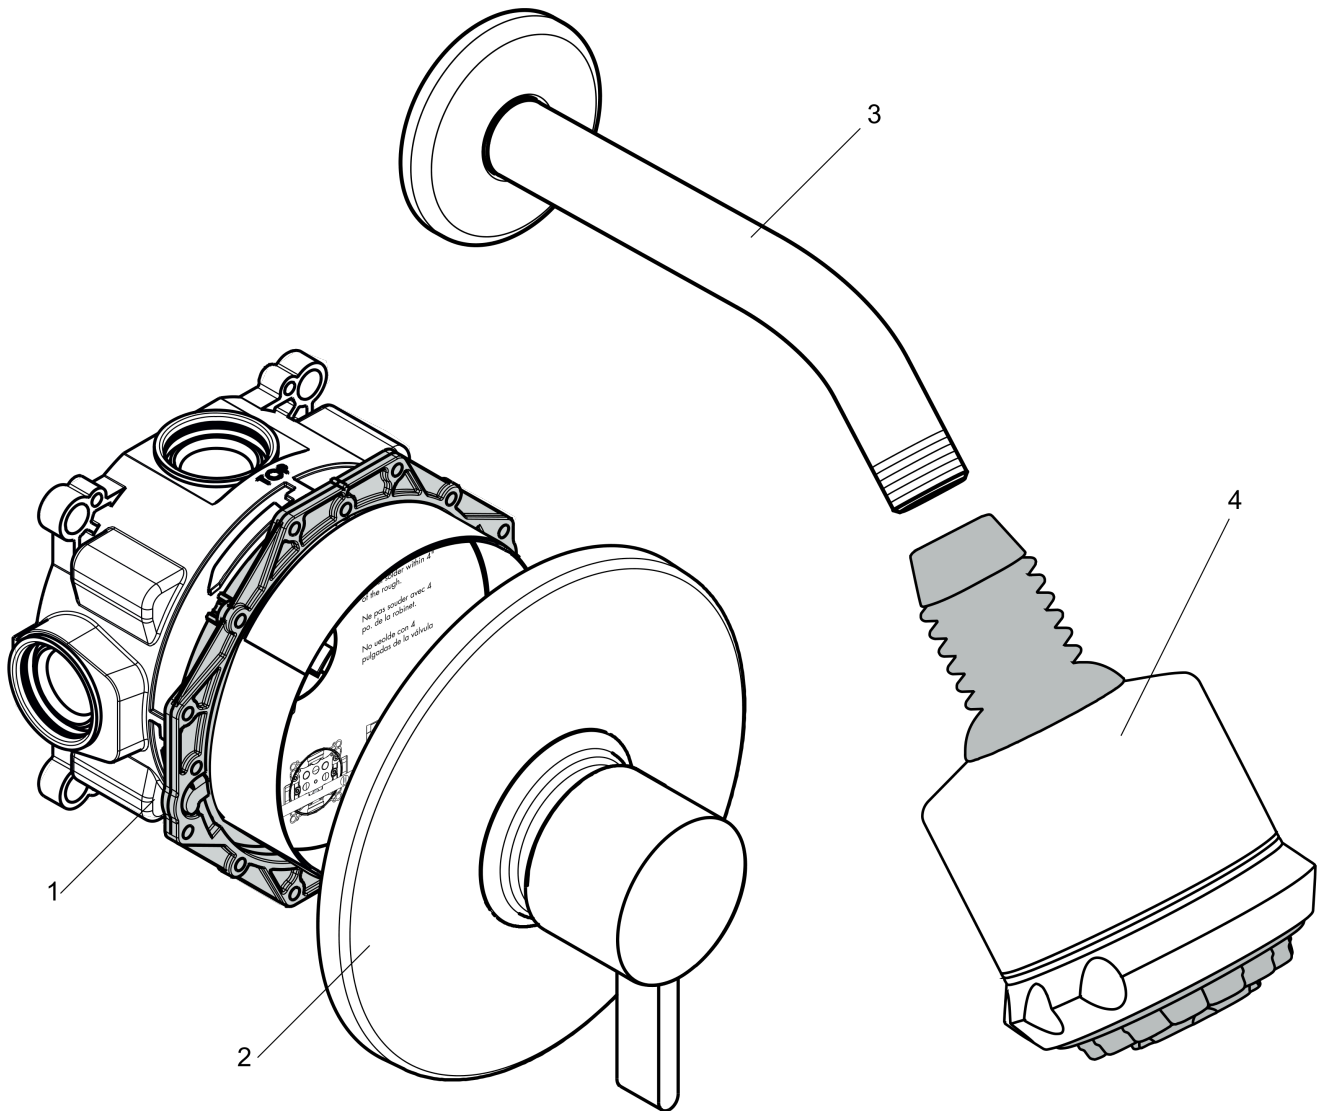

Clubmaster
Pressure Balance Shower Set with Rough, 2.5 GPM
 Finishes : **chrome** Part no. : **04907000**

Description

Features

- Consists of: Showerhead, Showerarm, Pressure balance trim, Rough
- Spray modes: Full, Pulsating Massage, Soft spray
- Number of sprays: 3 spray modes
- spray type alternation: adjustment with shift on overhead shower
- Ball-joint: Showerhead angle adjustable
- Flow: 2.5 GPM (9.5 L/Min)
- use of outlets: Temperature and on/off control for 1 outlet

Item details

List Price \$ 594.00

Technology

Compliance

Product image

Scale drawing

Clubmaster
Pressure Balance Shower Set with Rough, 2.5 GPM
 Finishes : **chrome** Part no. : **04907000**

Exploded drawing

Year of production: >08/20

Clubmaster

Pressure Balance Shower Set with Rough, 2.5 GPM

Finishes : **chrome** Part no. : **04907000**

Spare parts list

Year of production: >08/20

Pos.	Description	Part no.	Price	PU
1	base body	01850181	-	1
2	Finish set	04233000	-	1
3	shower arm	27411003	-	1
4	showerhead cpl.	28496001	-	1