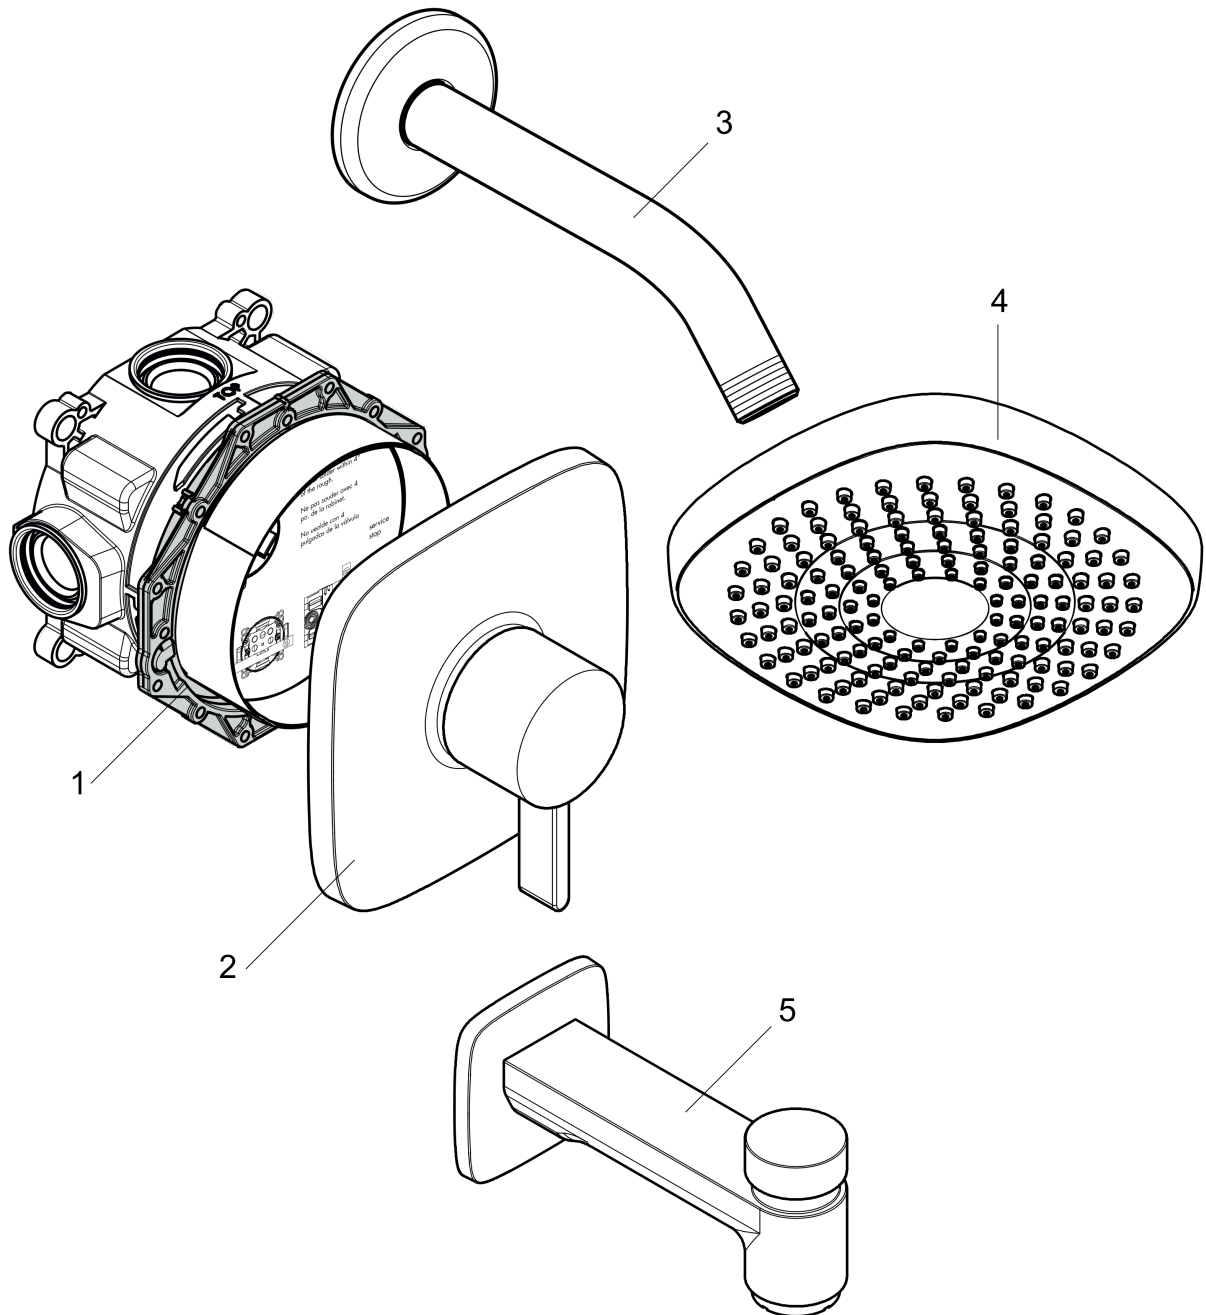

**Croma Select E**  
**Pressure Balance Tub/Shower Set with Rough, 2.0 GPM**  
 Finishes : **brushed nickel**    Part no. : **04910820**

Exploded drawing

Year of production: >08/20

**Croma Select E**  
**Pressure Balance Tub/Shower Set with Rough, 2.0 GPM**  
 Finishes : **brushed nickel** Part no. : **04910820**

**Spare parts list**

Year of production: >08/20

<b>Pos.</b>	<b>Description</b>	<b>Part no.</b>	<b>Price</b>	<b>PU</b>
1	base body	01850181	-	1
2	Finish set	15718821	-	1
3	shower arm	04186823	-	1
4	showerhead cpl.	26528821	-	1
5	spout	71412821	-	1