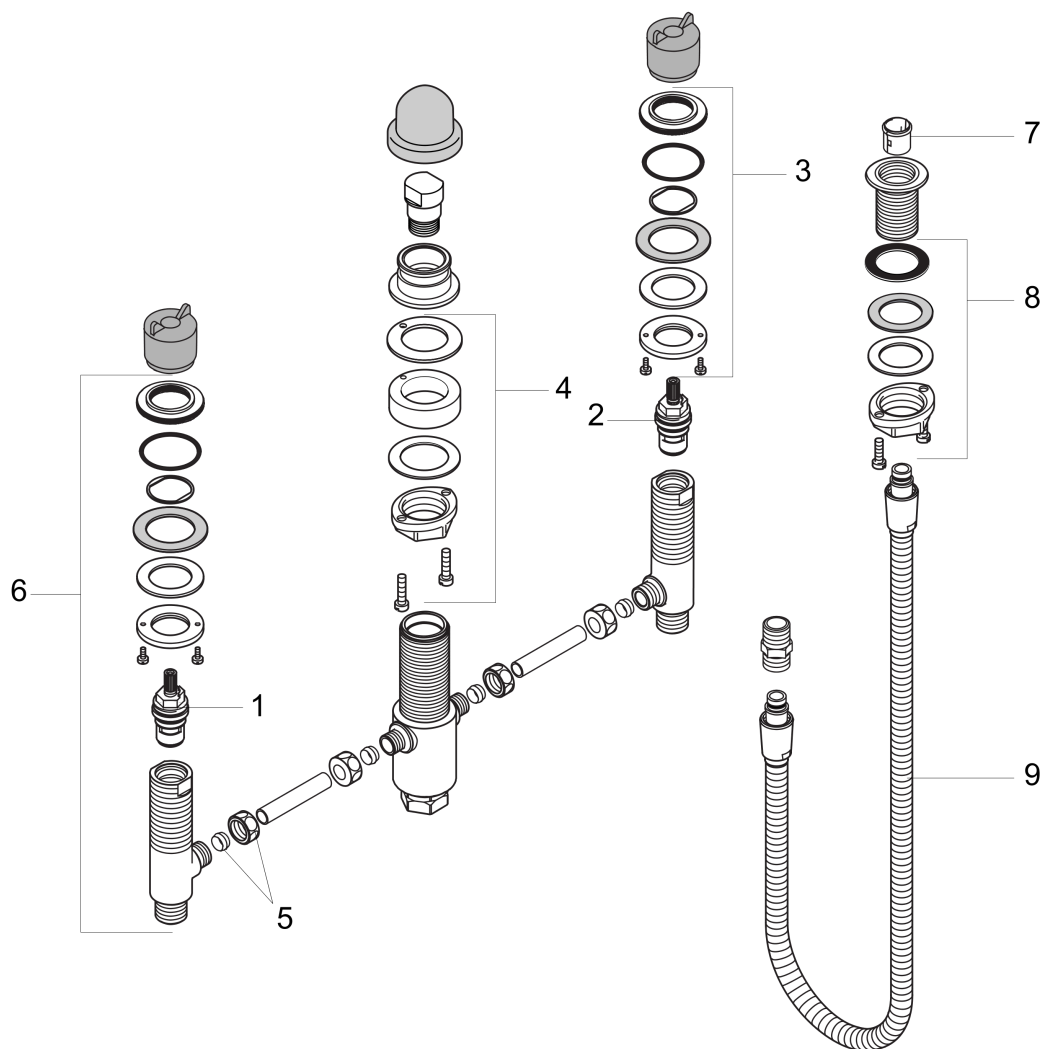

**Rough, 4-Hole Roman Tub Set**  
 Finishes : n.a. Part no. : **06646000**

**Description**

**Features**

- 1/2" NPT
- 90° ceramic valves

**Item details**

List Price \$ 387.00

**Compliance**

**Product image**

**Scale drawing**

**Rough, 4-Hole Roman Tub Set**  
 Finishes : n.a. Part no. : 06646000

Exploded drawing

Year of production: >10/03

**Rough, 4-Hole Roman Tub Set**  
 Finishes : n.a. Part no. : **06646000**

## Spare parts list

Year of production: >10/03

Pos.	Description	Part no.	Price	PU
1	shut off unit right closing	94009000	-	1
2	shut off unit left closing	94008000	-	1
3	fixing set for shut off unit	88540000	-	1
4	fixing set for 4 hole bath mixer spout	96080000	-	1
5	squeezing connection	88513000	-	1
6	fixing set for shut off unit	96078000	-	1
7	insert for shower holder	96942000	-	1
8	fixing set (Ø 32)	13961000	-	1
9	shower hose	97161000	-	1