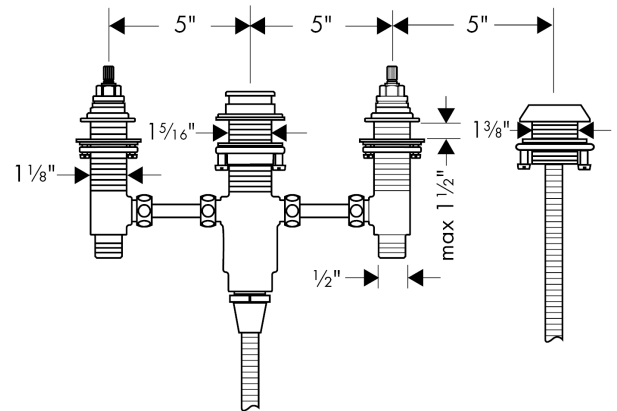

**Rough, 4-Hole Roman Tub Set**  
 Finishes : n.a. Part no. : **06646000**

**Description**

**Features**

- 1/2" NPT
- 90° ceramic valves

**Item details**

List Price \$ 387.00

**Compliance**

**Product image**

**Scale drawing**

**Rough, 4-Hole Roman Tub Set**  
 Finishes : n.a. Part no. : 06646000

Exploded drawing

Year of production: >10/03

**Rough, 4-Hole Roman Tub Set**  
 Finishes : n.a. Part no. : **06646000**

## Spare parts list

Year of production: >10/03

Pos.	Description	Part no.	Price	PU
1	shut off unit right closing	94009000	-	1
2	shut off unit left closing	94008000	-	1
3	fixing set for shut off unit	88540000	-	1
4	fixing set for 4 hole bath mixer spout	96080000	-	1
5	squeezing connection	88513000	-	1
6	fixing set for shut off unit	96078000	-	1
7	insert for shower holder	96942000	-	1
8	fixing set (Ø 32)	13961000	-	1
9	shower hose	97161000	-	1