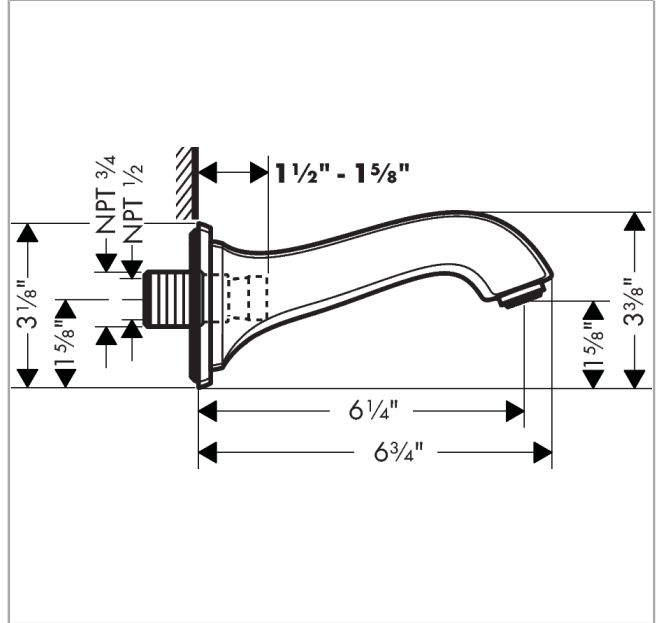

**Metropol Classic
Tub Spout**

Finishes : **brushed nickel** Part no. : **13425821**

Description

Features

- Solid brass

Item details

List Price \$ 212.00

Compliance

Product image

Scale drawing

**Metropol Classic
Tub Spout**

Finishes : **brushed nickel** Part no. : **13425821**

Exploded drawing

Year of production: >01/18

Metropol Classic

Tub Spout

Finishes : **brushed nickel** Part no. : **13425821**

Spare parts list

Year of production: >01/18

Pos.	Description	Part no.	Price	PU
1	connecting thread	95658001	-	1
2	O-ring 13x2	98128000	-	1
3	hollow set screw M6x6	97660000	-	1
4	O-ring 48x5	98174000	-	1
5	aerator M24x1 (30 l/min)	96512820	-	1