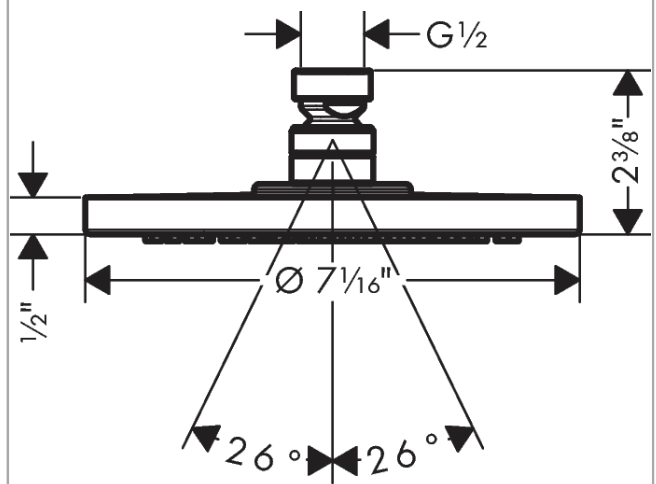

Raindance S
Showerhead 180 1-Jet PowderRain, 1.75 GPM
 Finishes : **brushed nickel** Part no. : **27629821**

Description

Features

- Spray modes: PowderRain
- Flow: 1.75 GPM (6.6 L/Min)
- Fully-finished matching spray face

Item details

List Price \$ 700.00

Technology

Compliance

Product image

Scale drawing

Raindance S
Showerhead 180 1-Jet PowderRain, 1.75 GPM
Finishes : **brushed nickel** Part no. : **27629821**

Exploded drawing

Year of production: >08/18

Raindance S

Showerhead 180 1-Jet PowderRain, 1.75 GPM

Finishes : **brushed nickel** Part no. : **27629821**

Spare parts list

Year of production: >08/18

Pos.	Description	Part no.	Price	PU
1	filter	92672000	-	1
2	lock washer	98942820	-	1
3	hollow set screw M4x6	97767000	-	1