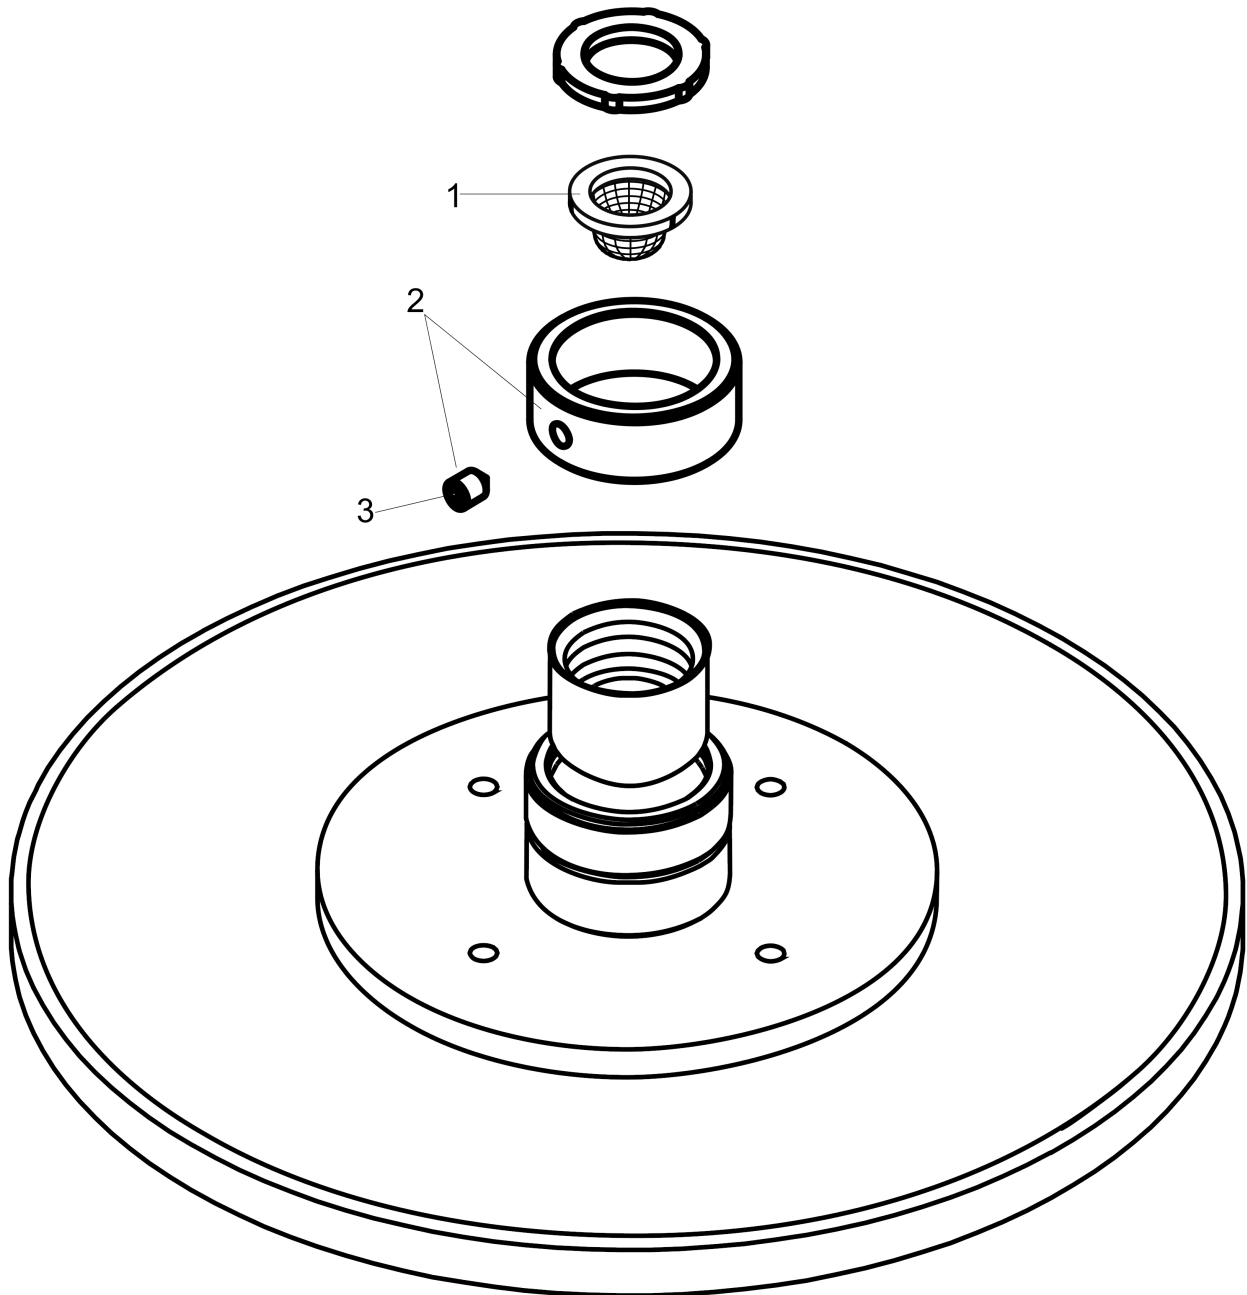

Raindance S
Showerhead 180 1-Jet PowderRain, 1.75 GPM
 Finishes : **brushed nickel** Part no. : **27629821**

Description

Features

- Spray modes: PowderRain
- Flow: 1.75 GPM (6.6 L/Min)
- Fully-finished matching spray face

Item details

List Price \$ 700.00

Technology

Compliance

Product image

Scale drawing

Raindance S
Showerhead 180 1-Jet PowderRain, 1.75 GPM
Finishes : **brushed nickel** Part no. : **27629821**

Exploded drawing

Year of production: >08/18

Raindance S

Showerhead 180 1-Jet PowderRain, 1.75 GPM

Finishes : **brushed nickel** Part no. : **27629821**

Spare parts list

Year of production: >08/18

Pos.	Description	Part no.	Price	PU
1	filter	92672000	-	1
2	lock washer	98942820	-	1
3	hollow set screw M4x6	97767000	-	1