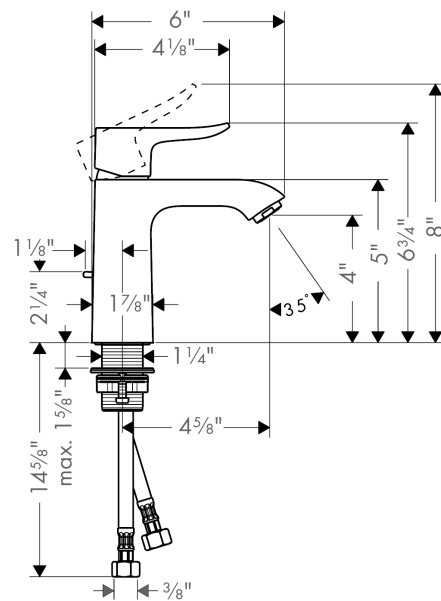

**Metris**  
**Single-Hole Faucet 110 with Pop-Up Drain, 0.5 GPM**  
 Finishes : **chrome** Part no. : **31123001**

**Description**

**Features**

- Spray modes: Aerated spray
- Flow: 0.5 GPM (1.9 L/Min)
- Ceramic cartridge
- Includes pop-up drain

**Item details**

List Price \$ 381.00

**Technology**

**Compliance**

**Product image**

**Scale drawing**

**Metris**  
**Single-Hole Faucet 110 with Pop-Up Drain, 0.5 GPM**  
 Finishes : **chrome** Part no. : **31123001**

Exploded drawing

Year of production: >01/20

**Metris****Single-Hole Faucet 110 with Pop-Up Drain, 0.5 GPM**Finishes : **chrome** Part no. : **31123001****Spare parts list**

Year of production: &gt;01/20

Pos.	Description	Part no.	Price	PU
1	handle	95519000	-	1
2	screw cover	96338000	-	1
3	flange	97406000	-	1
4	nut	97209000	-	1
5	cartridge, assy	95646001	-	1
6	locking screw for handle	95140000	-	1
7	seal	95008000	-	1
8	adapter for cartridge	98750000	-	1
9	aerator M24x1 (1,9 l/min)	93502000	-	1
10	fixing set (Ø 32)	13961000	-	1
11	flat seal	98749000	-	1
12	connection hose 18½" M8x0,75 3/8"	96321001	-	1
13	pull rod	96657000	-	1
14	O-Ring 32x2	98193000	-	1
15	O-Ring 30x2	98186000	-	1
a	pop up waste	88509000	-	1
b	lever collar	97548000	-	1
c	O-ring 35x2	92604000	-	1
d	lever arm 340mm (ball-Ø12mm)	96324000	-	1