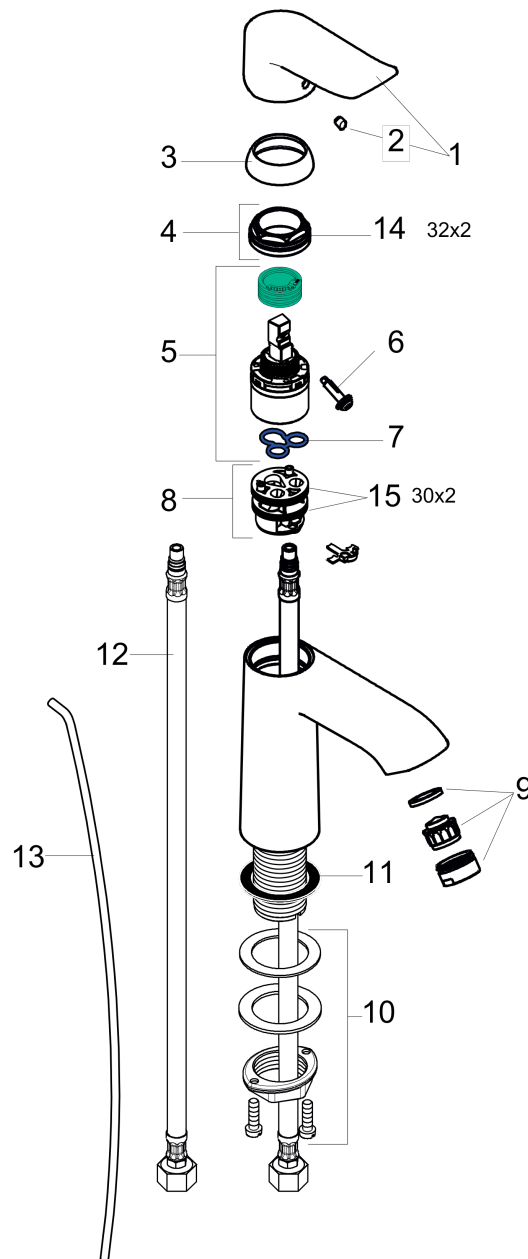

**Metris**  
**Single-Hole Faucet 110 with Pop-Up Drain, 0.5 GPM**  
 Finishes : **chrome** Part no. : **31123001**

**Description**

**Features**

- Spray modes: Aerated spray
- Flow: 0.5 GPM (1.9 L/Min)
- Ceramic cartridge
- Includes pop-up drain

**Item details**

List Price \$ 381.00

**Technology**

**Compliance**

**Product image**

**Scale drawing**

**Metris**  
**Single-Hole Faucet 110 with Pop-Up Drain, 0.5 GPM**  
 Finishes : **chrome** Part no. : **31123001**

Exploded drawing

Year of production: >01/20

**Metris****Single-Hole Faucet 110 with Pop-Up Drain, 0.5 GPM**Finishes : **chrome** Part no. : **31123001****Spare parts list**

Year of production: &gt;01/20

Pos.	Description	Part no.	Price	PU
1	handle	95519000	-	1
2	screw cover	96338000	-	1
3	flange	97406000	-	1
4	nut	97209000	-	1
5	cartridge, assy	95646001	-	1
6	locking screw for handle	95140000	-	1
7	seal	95008000	-	1
8	adapter for cartridge	98750000	-	1
9	aerator M24x1 (1,9 l/min)	93502000	-	1
10	fixing set (Ø 32)	13961000	-	1
11	flat seal	98749000	-	1
12	connection hose 18½" M8x0,75 3/8"	96321001	-	1
13	pull rod	96657000	-	1
14	O-Ring 32x2	98193000	-	1
15	O-Ring 30x2	98186000	-	1
a	pop up waste	88509000	-	1
b	lever collar	97548000	-	1
c	O-ring 35x2	92604000	-	1
d	lever arm 340mm (ball-Ø12mm)	96324000	-	1