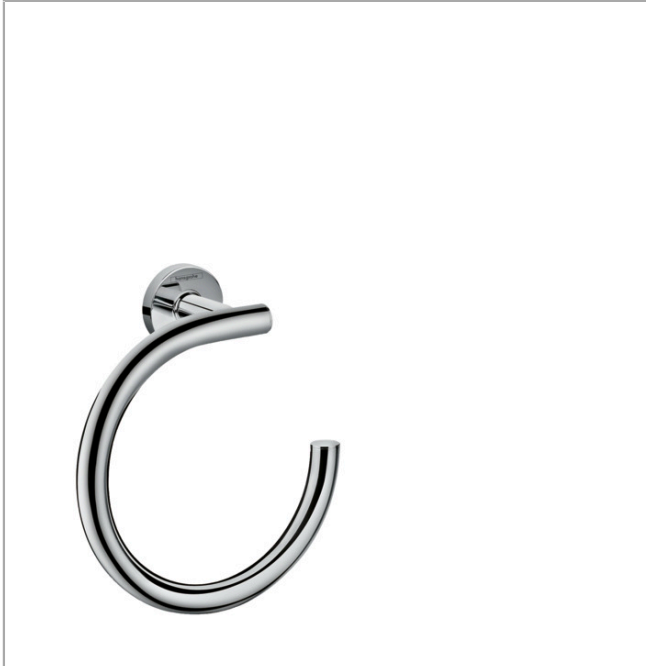

**Logis Universal
Towel Ring**

Finishes : **chrome** Part no. : **41724000**

Description

Features

- Metal holder
- Brass
- Wall-mounted

Item details

List Price \$ 35.00

Product image

Scale drawing

**Logis Universal
Towel Ring**

Finishes : **chrome** Part no. : **41724000**

Exploded drawing

Year of production: >04/18

**Logis Universal
Towel Ring**

Finishes : **chrome** Part no. : **41724000**