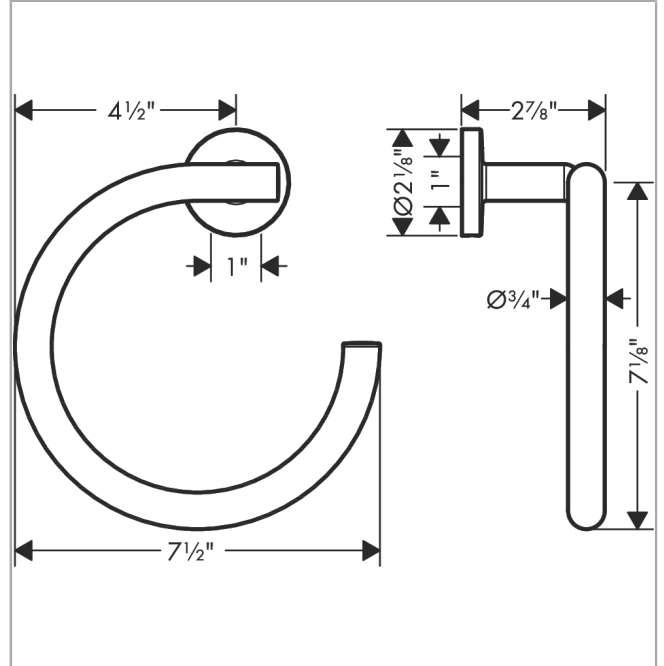

**Logis Universal
Towel Ring**

Finishes : **chrome** Part no. : **41724000**

Description

Features

- Metal holder
- Brass
- Wall-mounted

Item details

List Price \$ 35.00

Product image

Scale drawing

**Logis Universal
Towel Ring**

Finishes : **chrome** Part no. : **41724000**

Exploded drawing

Year of production: >04/18

**Logis Universal
Towel Ring**

Finishes : **chrome** Part no. : **41724000**

Spare parts list

Year of production: >**04/18**

Pos.	Description	Part no.	Price	PU
1	mounting set	40915000	-	1