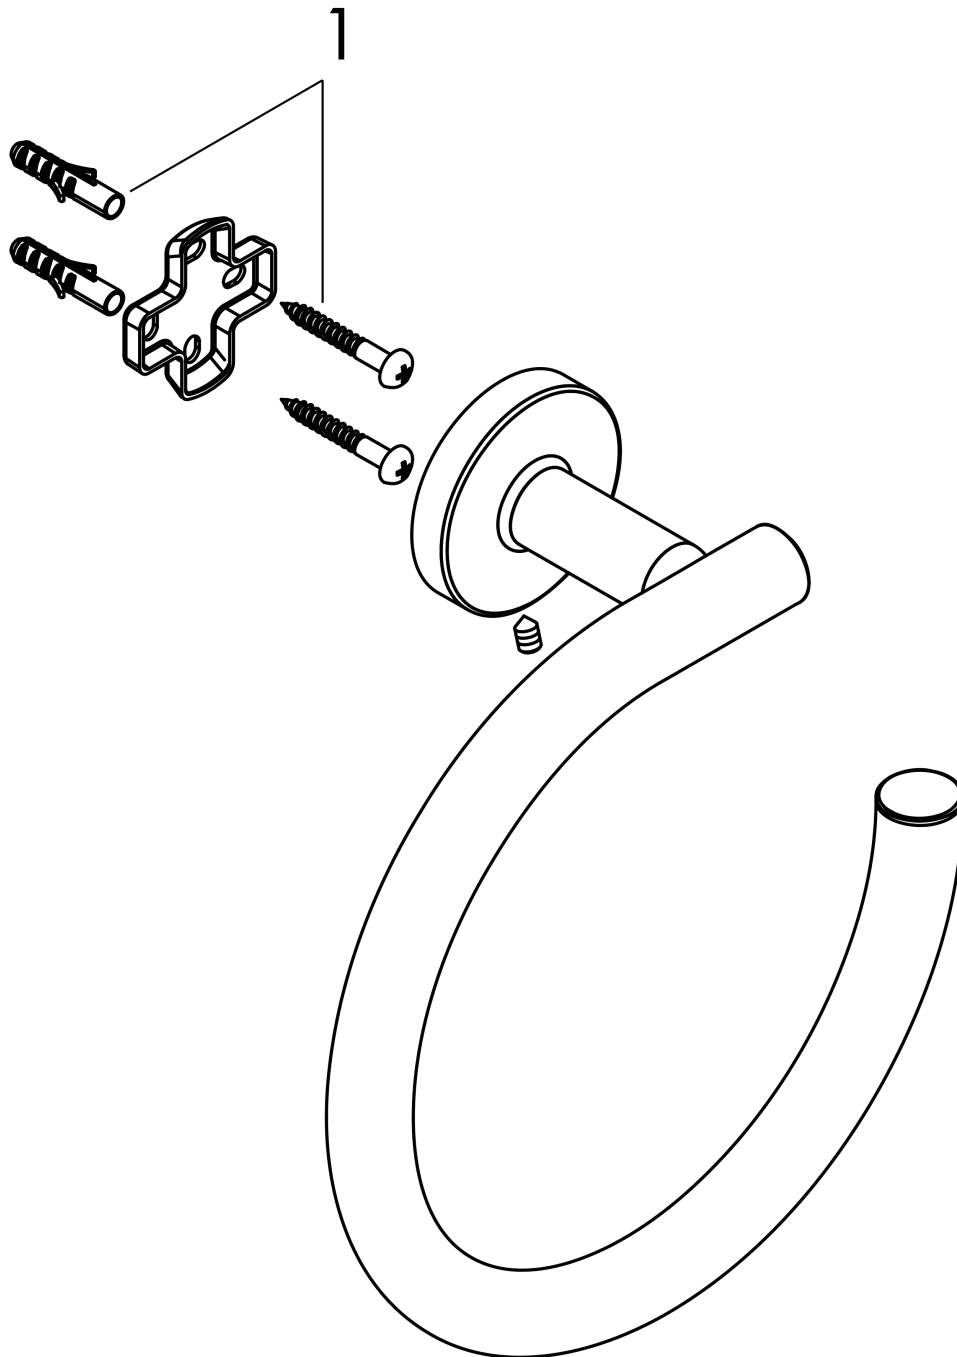

**Logis Universal
Towel Ring**

Finishes : **chrome** Part no. : **41724000**

Description

Features

- Metal holder
- Brass
- Wall-mounted

Item details

List Price \$ 35.00

Product image

Scale drawing

**Logis Universal
Towel Ring**

Finishes : **chrome** Part no. : **41724000**

Exploded drawing

Year of production: >04/18

**Logis Universal
Towel Ring**

Finishes : **chrome** Part no. : **41724000**

Spare parts list

Year of production: >**04/18**

Pos.	Description	Part no.	Price	PU
1	mounting set	40915000	-	1