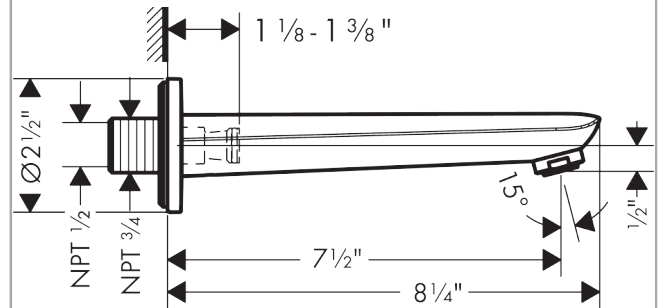

**Focus N
Tub Spout**

Finishes : **chrome** Part no. : **71320001**

Description

Features

- Solid brass

Item details

List Price \$ 99.00

Compliance

Product image

Scale drawing

Focus N

Tub Spout

Finishes : **chrome** Part no. : **71320001**

Exploded drawing

Year of production: >06/18

Focus N

Tub Spout

Finishes : **chrome** Part no. : **71320001**

Spare parts list

Year of production: >**06/18**

Pos.	Description	Part no.	Price	PU
1	O-ring 13x2	98128000	-	1
2	aerator M24x1 (30 l/min)	96512000	-	1