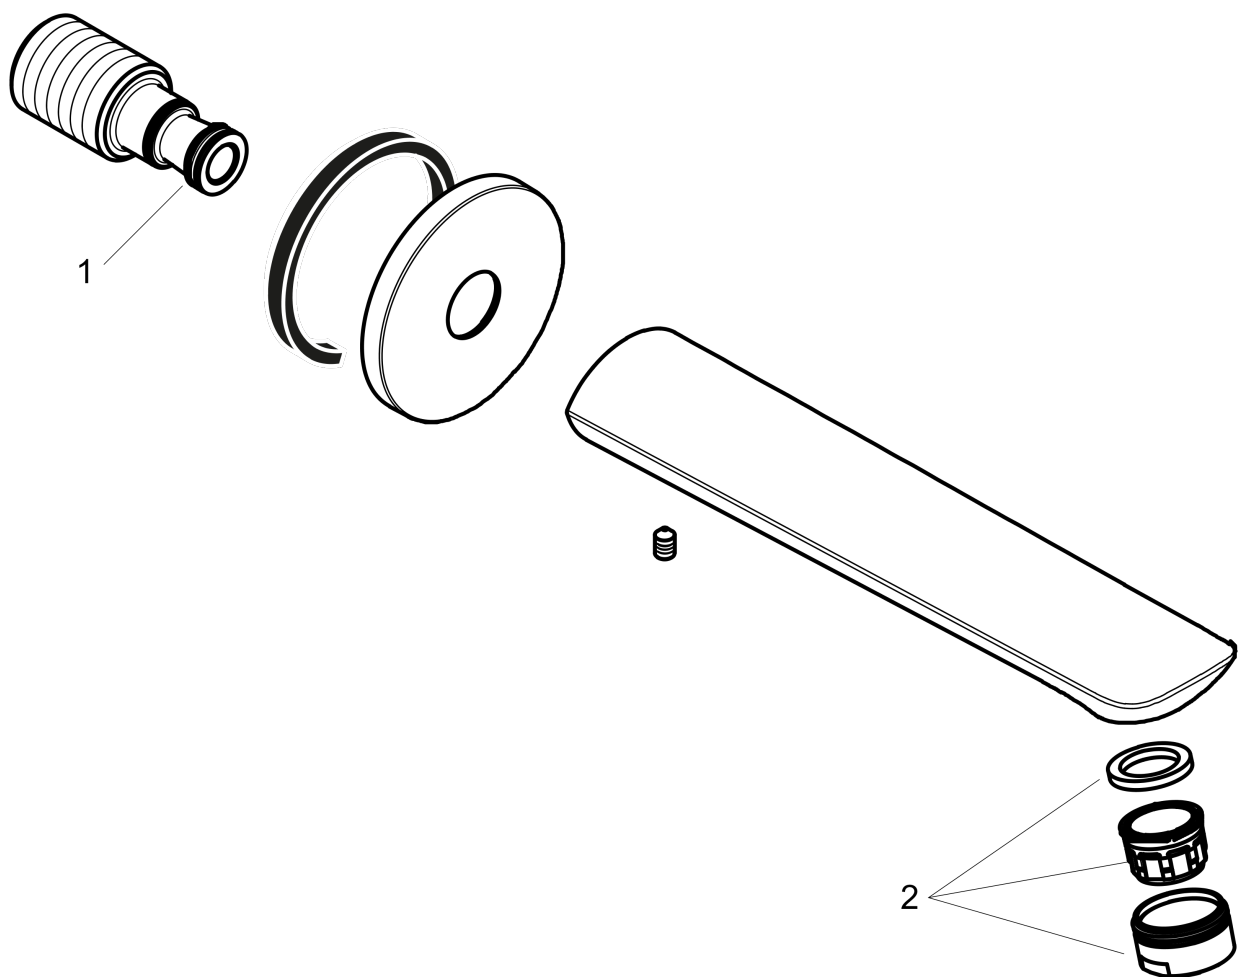

**Focus N
Tub Spout**

Finishes : **chrome** Part no. : **71320001**

Description

Features

- Solid brass

Item details

List Price \$ 99.00

Compliance

Product image

Scale drawing

Focus N

Tub Spout

Finishes : **chrome** Part no. : **71320001**

Exploded drawing

Year of production: >06/18

Focus N

Tub Spout

Finishes : **chrome** Part no. : **71320001**

Spare parts list

Year of production: >**06/18**

Pos.	Description	Part no.	Price	PU
1	O-ring 13x2	98128000	-	1
2	aerator M24x1 (30 l/min)	96512000	-	1