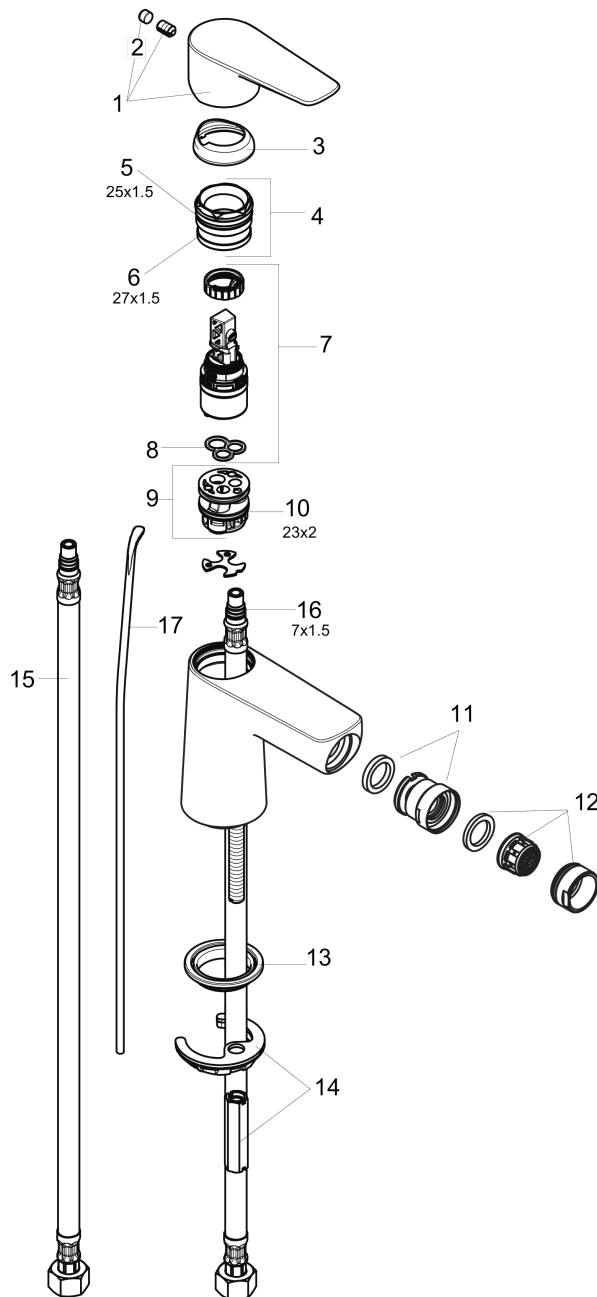

Talis E
Single-Hole Bidet Faucet

Finishes : **brushed nickel** Part no. : **71720821**

Description

Features

- Pivoting aerator
- Ceramic cartridge
- Includes pop-up drain

Item details

List Price \$ 242.00

Compliance

Product image

Scale drawing

Talis E
Single-Hole Bidet Faucet
 Finishes : **brushed nickel**

Part no. : **71720821**

Exploded drawing

Year of production: **>10/16**

Talis E
Single-Hole Bidet Faucet

Finishes : **brushed nickel** Part no. : **71720821**

Spare parts list

Year of production: >10/16

Pos.	Description	Part no.	Price	PU
1	handle	92687820	-	1
2	screw cover	95704000	-	1
3	flange	92625820	-	1
4	nut	92689000	-	1
5	O-ring 25x1,5	98146000	-	1
6	O-ring 27x1,5	92527000	-	1
7	cartridge, assy	95973001	-	1
8	seal	98865000	-	1
9	adapter for cartridge	98866000	-	1
10	O-ring 23x2	98398000	-	1
11	ball joint	96050820	-	1
12	aerator M24x1 (5 l/min)	95379820	-	1
13	seal Ø 42	98722000	-	1
14	fixing set	96016000	-	1
15	connection hose 18½" M8x0,75 3/8"	96321001	-	1
16	O-ring 7x1,5	98422000	-	1
17	pull rod	96657820	-	1
a	pop up waste	88509820	-	1
b	screw M8 x 68	97736000	-	1