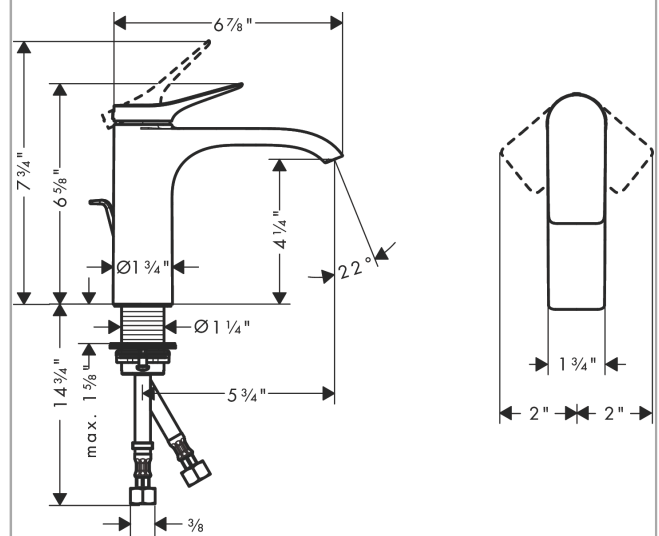

Vivenis
Single-Hole Faucet 110 with Pop-Up Drain, 1.2 GPM
 Finishes : **brushed nickel** Part no. : **75020821**

Description

Features

- Consists of: Single-handle faucet, Pop-up assembly
- Spray modes: WaterfallStream
- Flow: 1.2 GPM (4.5 L/Min)
- Ceramic cartridge
- Includes pop-up drain
- Material waste set: Metal

Item details

List Price \$ 528.00

Technology

Design awards

Compliance

Product image

Scale drawing

Vivenis
Single-Hole Faucet 110 with Pop-Up Drain, 1.2 GPM
 Finishes : **brushed nickel** Part no. : **75020821**

Exploded drawing

Year of production: >11/21

Vivenis**Single-Hole Faucet 110 with Pop-Up Drain, 1.2 GPM**Finishes : **brushed nickel** Part no. : **75020821****Spare parts list**

Year of production: >11/21

Pos.	Description	Part no.	Price	PU
1	handle	94277820	-	1
2	screw cover	93735460	-	1
3	escutcheon	94027820	-	1
4	nut	93995000	-	1
5	O-ring 35x1,5	92114000	-	1
6	cartridge, assy	93897000	-	1
7	seal	95008000	-	1
8	O-ring 35x2	92604000	-	1
9	adapter for cartridge	98750000	-	1
10	O-Ring 30x2	98186000	-	1
11	spray former	94275001	-	1
12	connection hose 23½" M8x0,75 3/8"	96556001	-	1
13	flat seal	98749000	-	1
14	fixing set (Ø 32)	13961000	-	1
15	lever collar	97548000	-	1
16	pull rod	96657820	-	1
a	lever arm 340mm (ball-Ø12mm)	96324000	-	1
b	pop up waste	88509820	-	1