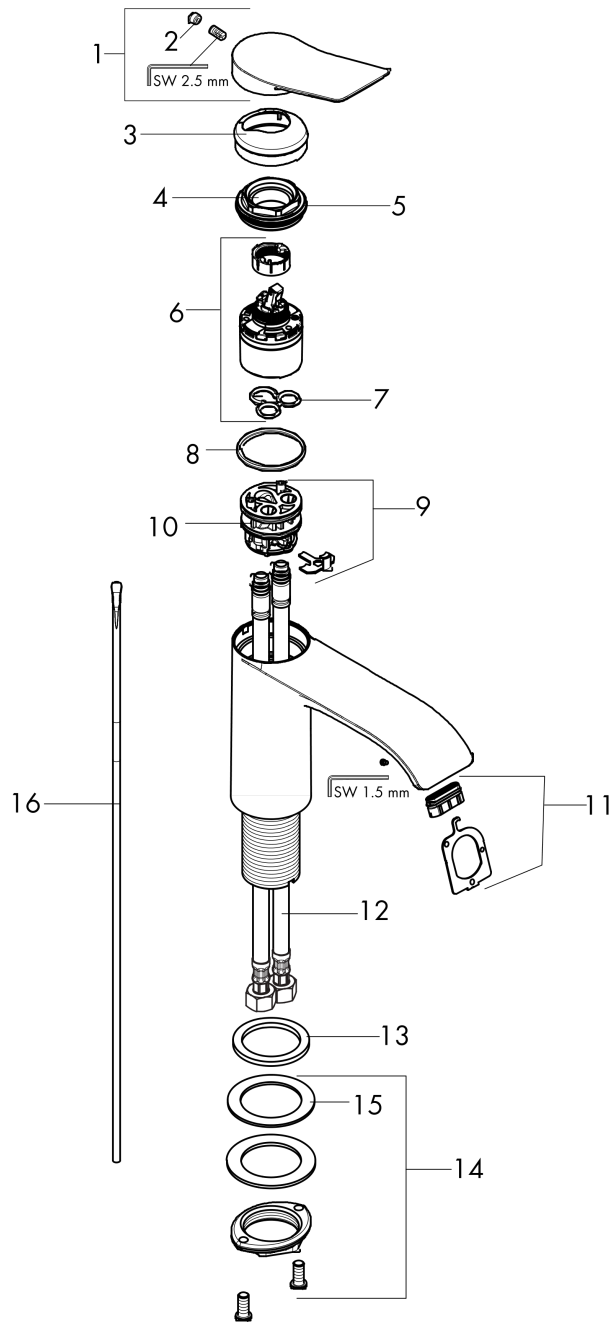

Vivenis
Single-Hole Faucet 110 with Pop-Up Drain, 1.2 GPM
 Finishes : **brushed nickel** Part no. : **75020821**

Description

Features

- Consists of: Single-handle faucet, Pop-up assembly
- Spray modes: WaterfallStream
- Flow: 1.2 GPM (4.5 L/Min)
- Ceramic cartridge
- Includes pop-up drain
- Material waste set: Metal

Item details

List Price \$ 528.00

Technology

Design awards

Compliance

Product image

Scale drawing

Vivenis
Single-Hole Faucet 110 with Pop-Up Drain, 1.2 GPM
 Finishes : **brushed nickel** Part no. : **75020821**

Exploded drawing

Year of production: >11/21

Vivenis**Single-Hole Faucet 110 with Pop-Up Drain, 1.2 GPM**Finishes : **brushed nickel** Part no. : **75020821****Spare parts list**

Year of production: >11/21

Pos.	Description	Part no.	Price	PU
1	handle	94277820	-	1
2	screw cover	93735460	-	1
3	escutcheon	94027820	-	1
4	nut	93995000	-	1
5	O-ring 35x1,5	92114000	-	1
6	cartridge, assy	93897000	-	1
7	seal	95008000	-	1
8	O-ring 35x2	92604000	-	1
9	adapter for cartridge	98750000	-	1
10	O-Ring 30x2	98186000	-	1
11	spray former	94275001	-	1
12	connection hose 23½" M8x0,75 3/8"	96556001	-	1
13	flat seal	98749000	-	1
14	fixing set (Ø 32)	13961000	-	1
15	lever collar	97548000	-	1
16	pull rod	96657820	-	1
a	lever arm 340mm (ball-Ø12mm)	96324000	-	1
b	pop up waste	88509820	-	1