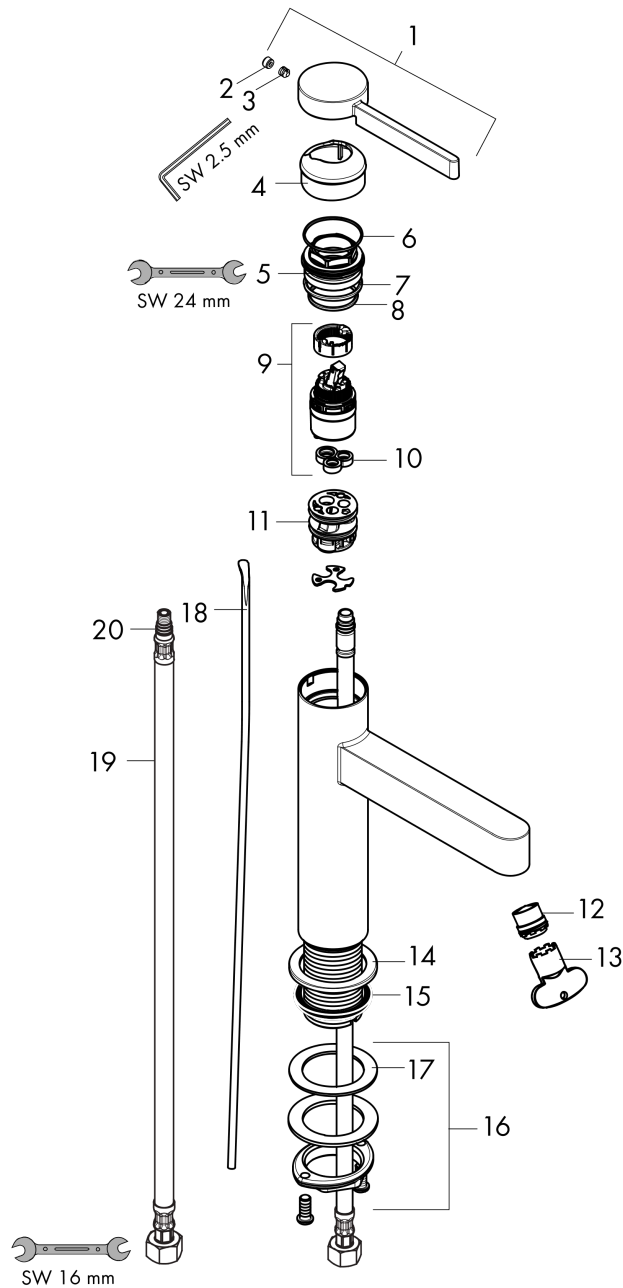

Finoris
Single-Hole Faucet 110 with Pop-Up Drain, 1.2 GPM
 Finishes : **chrome** Part no. : **76020001**

Description

Features

- Consists of: Single-handle faucet, Pop-up assembly
- Spray modes: Laminar spray
- Flow: 1.2 GPM (4.5 L/Min)
- Ceramic cartridge
- Includes pop-up drain
- Material waste set: Metal

Item details

List Price \$ 420.00

Technology

Design awards

Compliance

Product image

Scale drawing

Finoris
Single-Hole Faucet 110 with Pop-Up Drain, 1.2 GPM
 Finishes : **chrome** Part no. : **76020001**

Exploded drawing

Year of production: >12/21

Finoris
Single-Hole Faucet 110 with Pop-Up Drain, 1.2 GPM
 Finishes : **chrome** Part no. : **76020001**

Spare parts list

Year of production: >12/21

Pos.	Description	Part no.	Price	PU
1	handle	94266000	-	1
2	screw cover	93735460	-	1
3	hollow set screw M5x5	98446000	-	1
4	flange	93737000	-	1
5	nut	92926000	-	1
6	O-ring 30x1,5	98433000	-	1
7	O-ring 29x2	98391000	-	1
8	O-ring 25x1,5	98146000	-	1
9	cartridge, assy	93760000	-	1
10	seal	93383000	-	1
11	adapter for cartridge	98866000	-	1
12	spray former	93973000	-	1
13	special tool	98987000	-	1
14	escutcheon	94265000	-	1
15	flat seal	98749000	-	1
16	fixing set (Ø 32)	13961000	-	1
17	lever collar	97548000	-	1
18	pull rod	96657000	-	1
19	connection hose 23½" M8x0,75 3/8"	96556001	-	1
20	O-ring 6,6x1,6	93019000	-	1
a	lever arm 340mm (ball-Ø12mm)	96324000	-	1