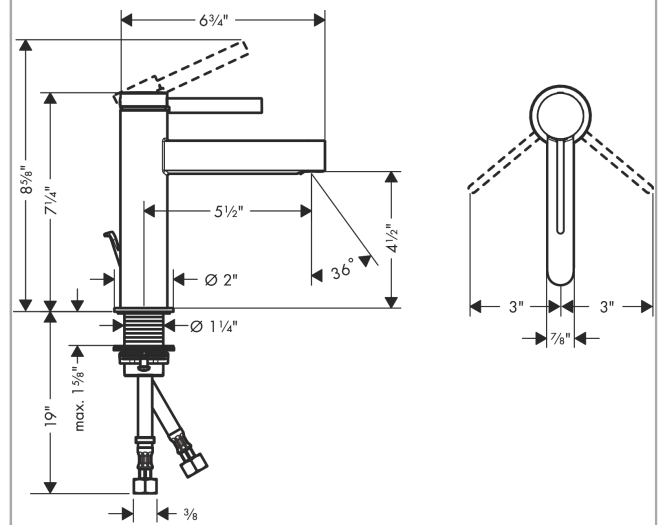

Finoris
Single-Hole Faucet 110 with Pop-Up Drain, 1.2 GPM
 Finishes : **chrome** Part no. : **76020001**

Description

Features

- Consists of: Single-handle faucet, Pop-up assembly
- Spray modes: Laminar spray
- Flow: 1.2 GPM (4.5 L/Min)
- Ceramic cartridge
- Includes pop-up drain
- Material waste set: Metal

Item details

List Price \$ 420.00

Technology

Design awards

Compliance

Product image

Scale drawing

Finoris
Single-Hole Faucet 110 with Pop-Up Drain, 1.2 GPM
 Finishes : **chrome** Part no. : **76020001**

Exploded drawing

Year of production: >12/21

Finoris
Single-Hole Faucet 110 with Pop-Up Drain, 1.2 GPM
 Finishes : **chrome** Part no. : **76020001**

Spare parts list

Year of production: >12/21

Pos.	Description	Part no.	Price	PU
1	handle	94266000	-	1
2	screw cover	93735460	-	1
3	hollow set screw M5x5	98446000	-	1
4	flange	93737000	-	1
5	nut	92926000	-	1
6	O-ring 30x1,5	98433000	-	1
7	O-ring 29x2	98391000	-	1
8	O-ring 25x1,5	98146000	-	1
9	cartridge, assy	93760000	-	1
10	seal	93383000	-	1
11	adapter for cartridge	98866000	-	1
12	spray former	93973000	-	1
13	special tool	98987000	-	1
14	escutcheon	94265000	-	1
15	flat seal	98749000	-	1
16	fixing set (Ø 32)	13961000	-	1
17	lever collar	97548000	-	1
18	pull rod	96657000	-	1
19	connection hose 23½" M8x0,75 3/8"	96556001	-	1
20	O-ring 6,6x1,6	93019000	-	1
a	lever arm 340mm (ball-Ø12mm)	96324000	-	1