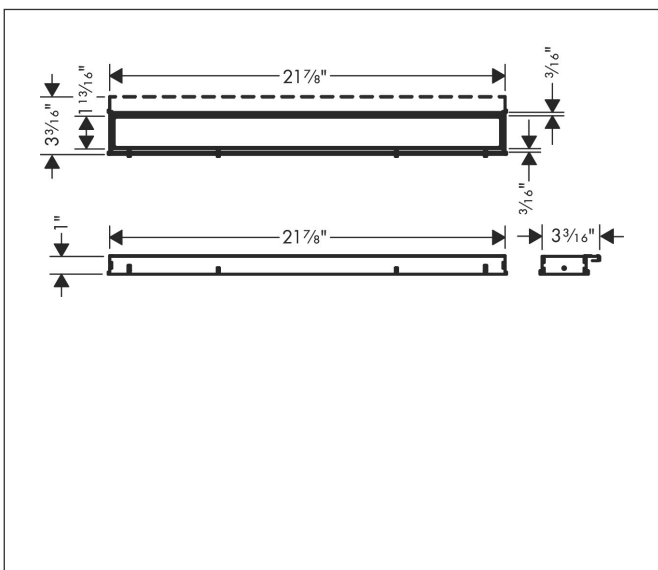

Brand hansgrohe
 Art. Name **RainDrain Match** Trim 23 5/8" with Height Adjustable Frame
 Art. Nr. 56036671
 Surface matte black
 Pos. 1

Product Picture

Features

- Consists of: design trim, height adjustable frame, wall installation flange
- Mounting type: wall-mounted, free in the floor
- Grate tileable on the rear, except for glass finishes (-450 and -610)
- Easy to clean surface
- Easy adjustment to tile thickness with height adjustable frame (7 - 18 mm)
- Tile thickness: up to 18 mm
- Suitable for any type of tile
- Up to 60 l/min drainage capacity
- Where to use: new construction, renovation
- Grate removal tool allows easy removal of the trim
- Wall mounting possible
- tile inlay depth: 12 mm
- Grate material: Stainless Steel 304 (1.4301)
- Suitable for primary and secondary drainage
- Frame width: 62 mm

Drawing

Technology