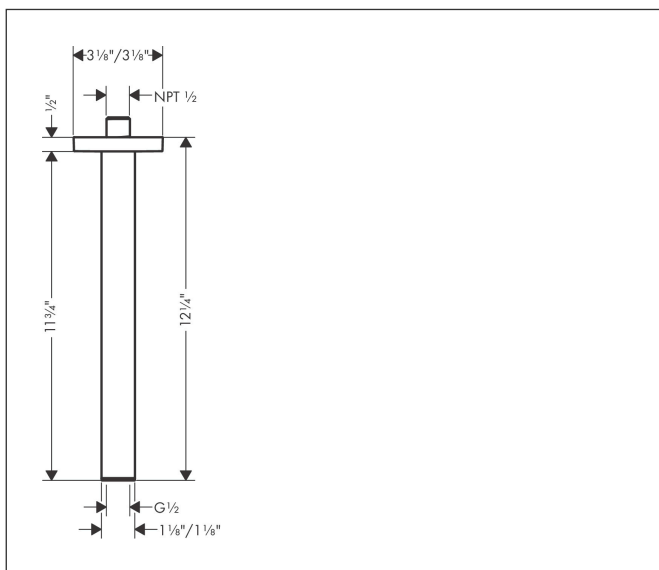

Brand	hansgrohe
Art. Name	Extension Pipe for Ceiling Mount E, 12"
Art. Nr.	24339821
Surface	brushed nickel
Pos.	1

Product Picture

Features

- Length: 300 mm
- Brass/ plastic
- Connection type: 1/2" NPT
- Ceiling connector, Escutcheon, Mounting Material, Assembly instructions
- Ceiling connector not extendable, ceiling connector not shortenable

Drawing

Codes / Standards