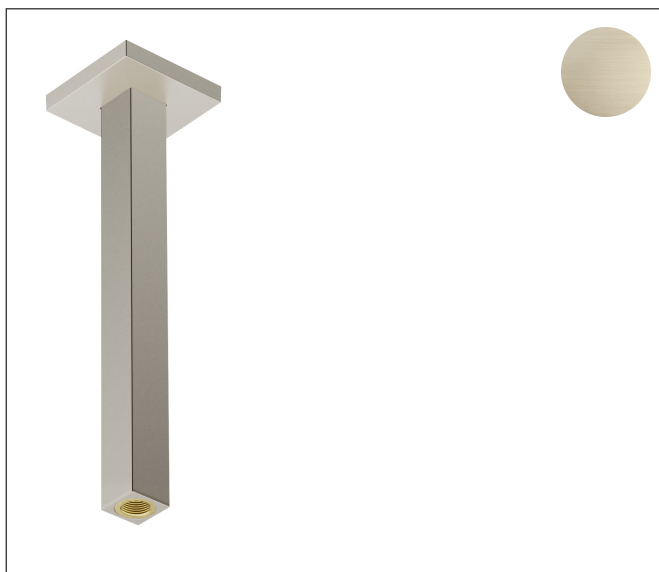

Brand	hansgrohe
Art. Name	Extension Pipe for Ceiling Mount E, 12"
Art. Nr.	24339821
Surface	brushed nickel
Pos.	1

Product Picture

Features

- Length: 300 mm
- Brass/ plastic
- Connection type: 1/2" NPT
- Ceiling connector, Escutcheon, Mounting Material, Assembly instructions
- Ceiling connector not extendable, ceiling connector not shortenable