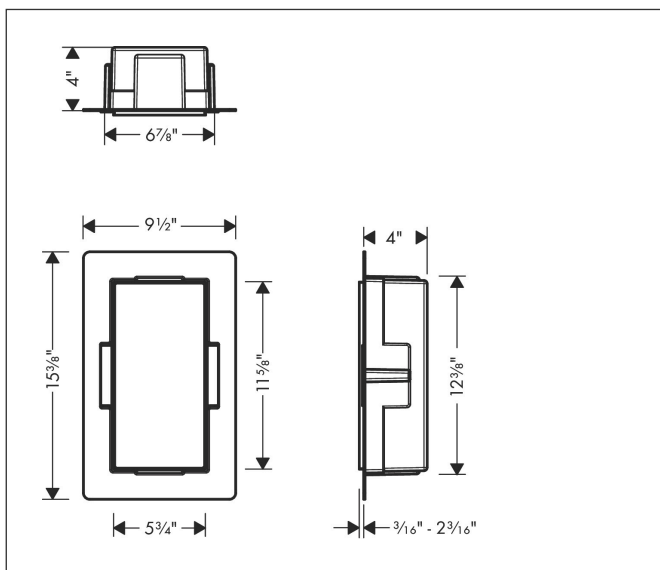

Brand hansgrohe
 Art. Name **XtraStoris Minimalistic** Wall niche frameless 12"x 6"x 4"
 Art. Nr. 56070670
 Surface matte black
 Pos. 1

Product Picture

Features

- Consists of: wall niche frameless, sealing set
- Installation depth: 100 mm
- Where to use: new construction, renovation
- Variable installation depth
- Easy to clean surface
- Installable flush with the wall or as a design element sticking out (up to 55 mm)
- frameless design
- suitable for use in wet areas
- easy adjustment to tile thickness
- Wall type: drywall construction, solid wall construction
- Material sealing set: Polystyrene (PS)
- Material wall niche: Stainless Steel 304 (1.4301)
- Dimensions wall niche: 300 x 150 x 100 mm (HxWxD)
- Required dimensions for sealing set: 313 x 175 x 100 mm (HxWxD)

Drawing

Technology