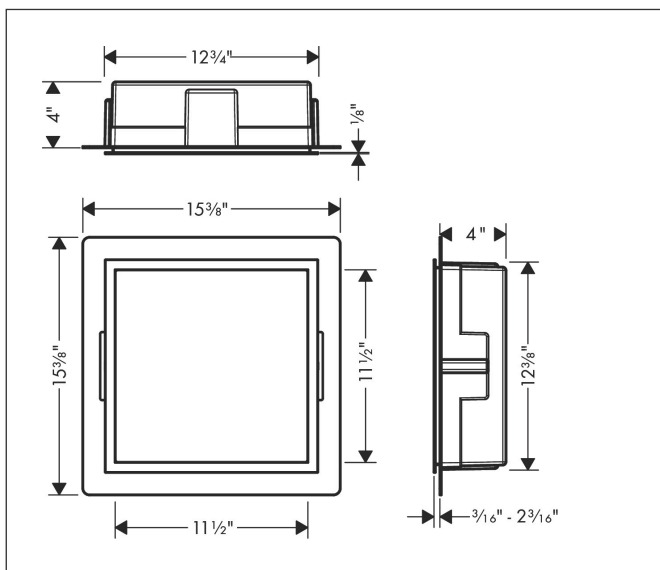

Brand hansgrohe
 Art. Name **XtraStoris Individual** Wall niche Matt Black with design frame 12"x 12"x 4"
 Art. Nr. 56098340
 Surface brushed black chrome
 Pos. 1

Product Picture

Features

- Consists of: wall niche with design frame, sealing set
- Body colour: matte black
- Installation depth: 100 mm
- Where to use: new construction, renovation
- Easy to clean surface
- Suitable for use in wet areas
- Wall type: solid wall construction, drywall construction
- Material sealing set: Polystyrene (PS)
- Material wall niche: Stainless Steel 304 (1.4301)
- With 2 mm thick design frame
- Dimensions wall niche: 300 x 300 x 100 mm (HxWxD)
- Required dimensions for sealing set: 313 x 325 x 100 mm (HxWxD)

Drawing

Technology