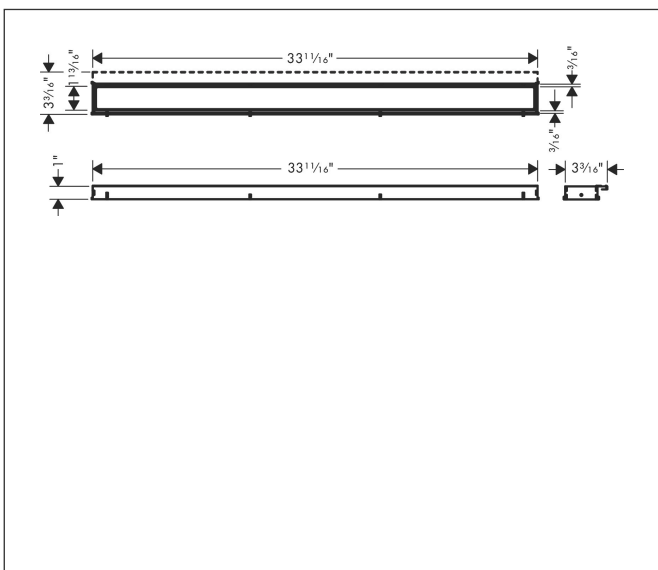

Brand	hansgrohe
Art. Name	RainDrain Match Trim 35 1/4" with Height Adjustable Frame
Art. Nr.	56040671
Surface	matte black
Pos.	1

Product Picture

Drawing

Features

- Consists of: design trim, height adjustable frame, wall installation flange
- Mounting type: wall-mounted, free in the floor
- Easy to clean surface
- Easy adjustment to tile thickness with height adjustable frame (7 - 18 mm)
- Tile thickness: up to 18 mm
- Suitable for any type of tile
- Up to 60 l/min drainage capacity
- Where to use: new construction, renovation
- Grate removal tool allows easy removal of the trim
- Wall mounting possible
- tile inlay depth: 12 mm
- Grate material: Stainless Steel 304 (1.4301)
- Suitable for primary and secondary drainage
- Frame width: 62 mm