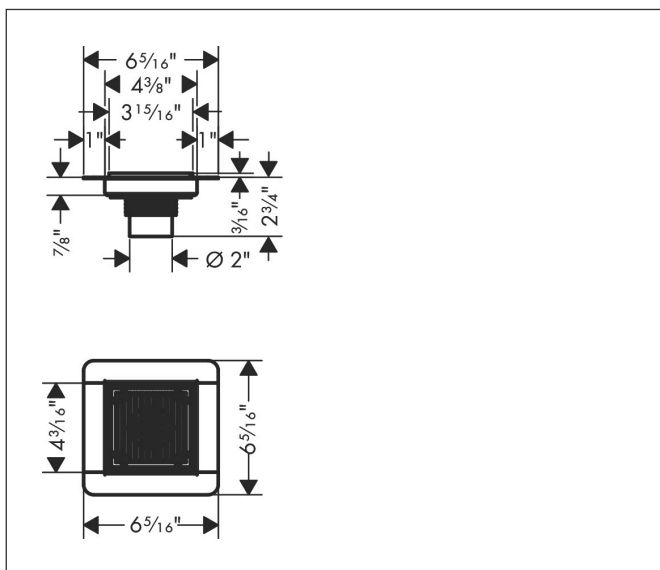

Brand	hansgrohe
Art. Name	RainDrain Brilliance Boardwalk Set 4"x 4" trim with height adjustable frame and rough
Art. Nr.	56132801
Surface	Brushed Stainless Steel
Pos.	1

Product Picture

Features

- Consists of: point drain, installation set, pre-assembled sealing membrane, grate removal tool
- Direction of outlet: vertical
- Easy to clean surface
- Easy adjustment to tile thickness with height adjustable frame (7 - 18 mm)
- Where to use: new construction, renovation
- Easy to clean siphon
- Grate removal tool allows easy removal of the trim
- With removable hair strainer
- Mounting type: free in the floor
- Grate material: Stainless Steel 304 (1.4301)
- Suitable for primary and secondary drainage

Drawing

Technology