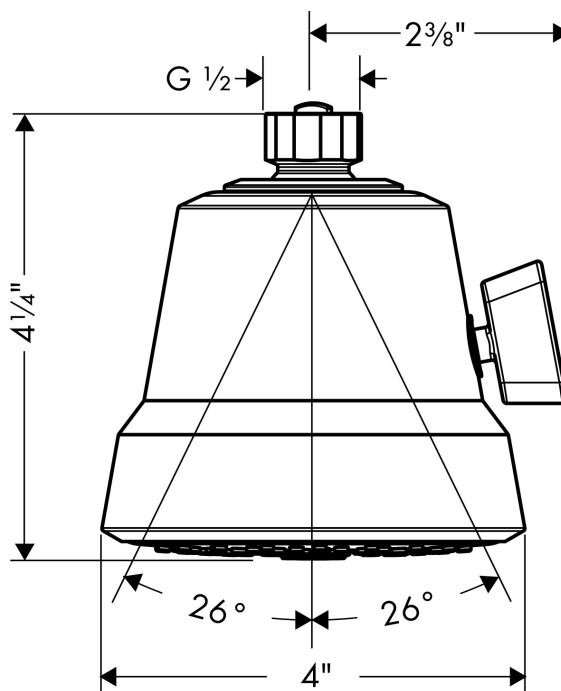

AXOR

hansgrohe

Brand hansgrohe
Art. Name **Club** Showerhead 100 3-Jet, 1.75 GPM
Art. Nr. 04919000
Surface chrome
Pos. 1

Product Picture

Drawing

Technology

Features

- Spray modes: Full, Pulsating Massage, Intense Turbo
- 75 no-clog spray channels
- Flow: 1.75 GPM (6.6 L/Min)
- 360° Control spray mode adjustment