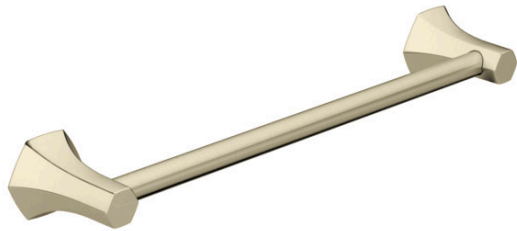

Locarno

Towel Bar, 18"

Finishes : **brushed nickel** Part no. : **04834820**

Description

Features

- Wall-mounted

Product image

Scale drawing